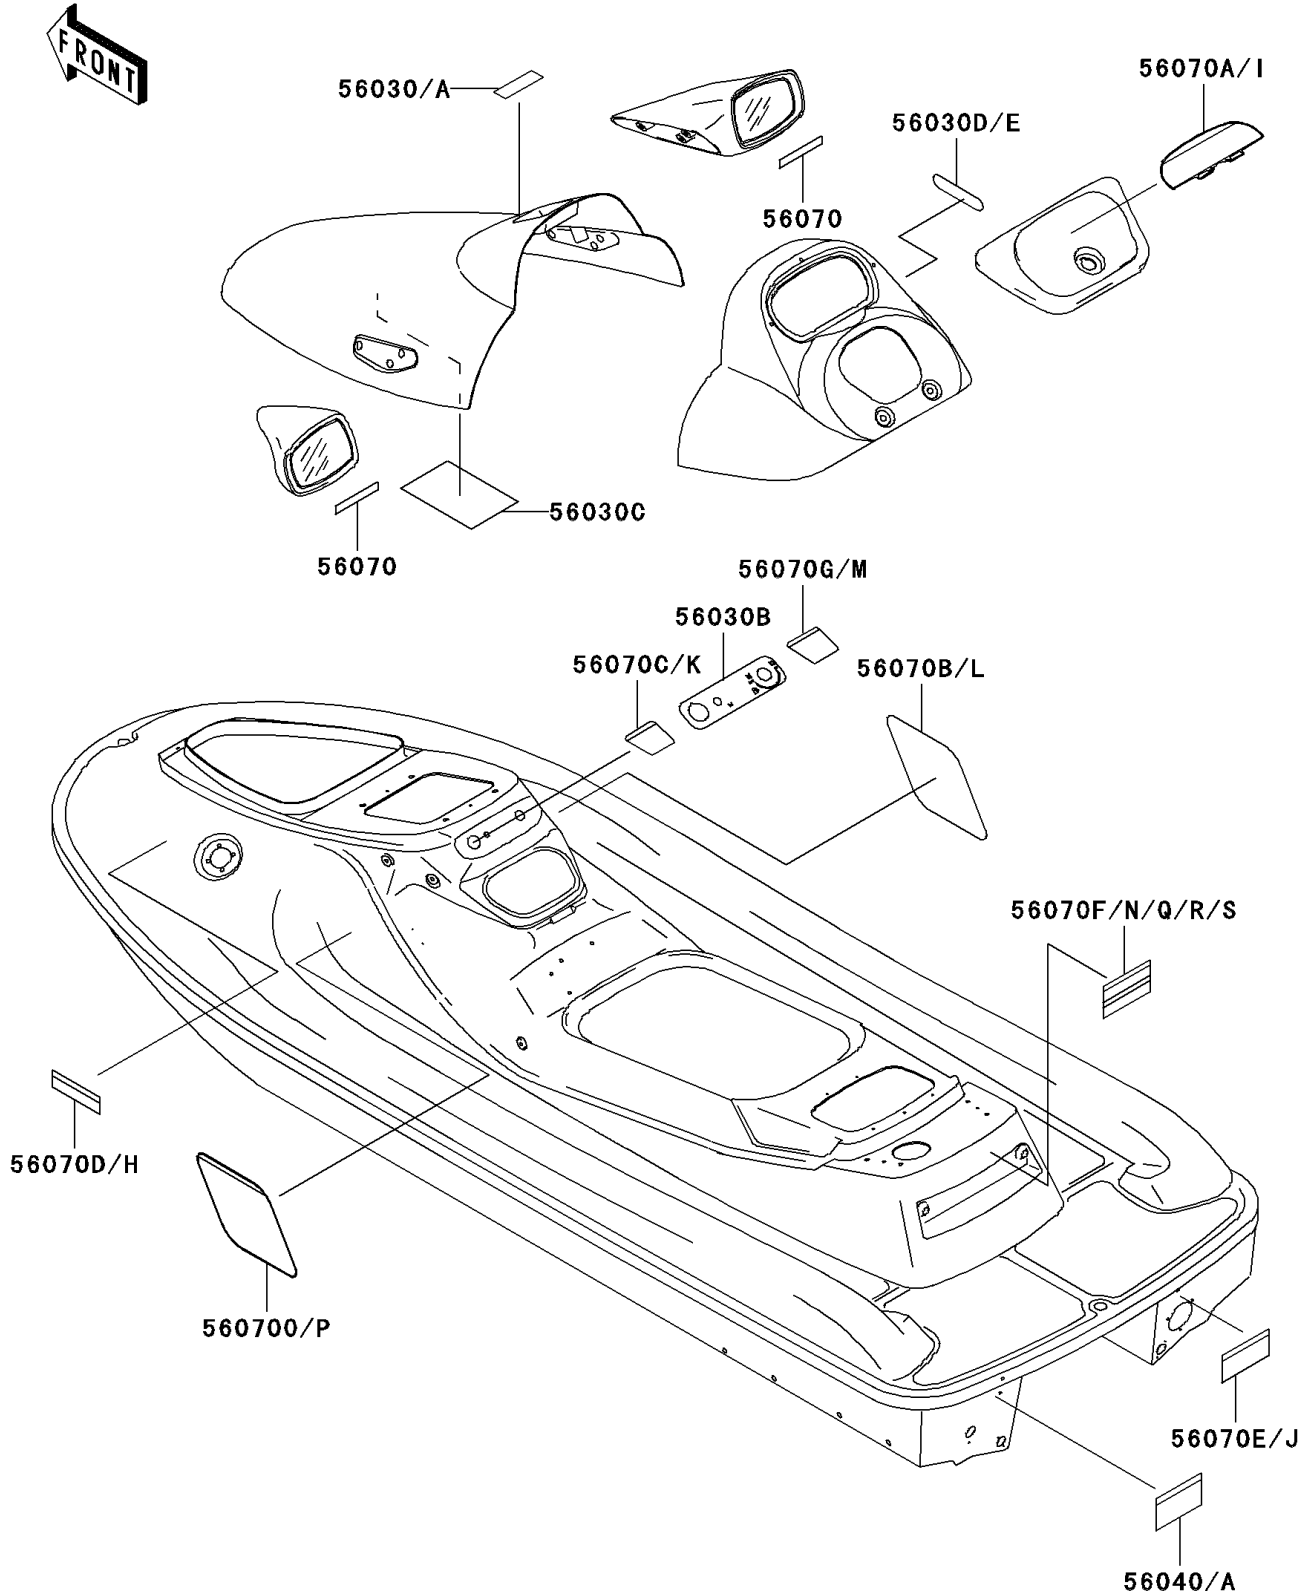

1998 JET SKI® 1100 STX® PARTS DIAGRAM

Labels

F3183

1998 JET SKI® 1100 STX® PARTS LIST

Labels

ITEM NAME	PART NUMBER	QUANTITY
LABEL,FIRE EXTINGUISHER (Ref # 56030)	56030-3755	1
LABEL,FUEL TAP&CHOKE (Ref # 56030B)	56030-3812	1
LABEL,HATCH (Ref # 56030C)	56030-3814	1
LABEL,REVERSE (Ref # 56030D)	56030-3815	1
LABEL-WARNING,NOZZLE (Ref # 56040)	56040-3898	1
LABEL-WARNING,MIRROR (Ref # 56070)	56070-3764	1
LABEL-WARNING,CENTER STORAGE (Ref # 56070A)	56070-3803	1
LABEL-WARNING,IMPORTANT SAFETY (Ref # 56070B)	56070-3805	1
LABEL-WARNING,TETHER SWITCH (Ref # 56070C)	56070-3806	1
LABEL-WARNING,GASOLINE (Ref # 56070D)	56070-3808	1
LABEL-WARNING,REVERSE BUCKET (Ref # 56070E)	56070-3809	1
LABEL-WARNING,GRAB HANDLE (Ref # 56070F)	56070-3810	1
LABEL-WARNING,REBOARDING STEP (Ref # 56070G)	56070-3811	1
LABEL-WARNING,IMPORTANT SAFETY (Ref # 560700)	56070-3847	1
LABEL,FIRE EXTINGUISHER(FRENCH (Ref # 56030A)	56030-3757	1
LABEL-WARNING,NOZZLE(FRENCH) (Ref # 56040A)	56040-3916	1
LABEL-WARNING,GASOLINE (Ref # 56070H)	56070-3821	1
LABEL-WARNING,CENTER STORAGE (Ref # 56070I)	56070-3822	1
LABEL-WARNING,REVERSE BUCKET (Ref # 56070J)	56070-3823	1
LABEL-WARNING,TETHER SWITCH (Ref # 56070K)	56070-3824	1
LABEL-WARNING,IMPORTANT SAFETY (Ref # 56070L)	56070-3826	1
LABEL-WARNING,REBOARDING STEP (Ref # 56070M)	56070-3827	1
LABEL-WARNING,REAR GRIP&STEP (Ref # 56070N)	56070-3828	1
LABEL,IMPORTANT SAFETY(FRENCH) (Ref # 56070P)	56070-3848	1