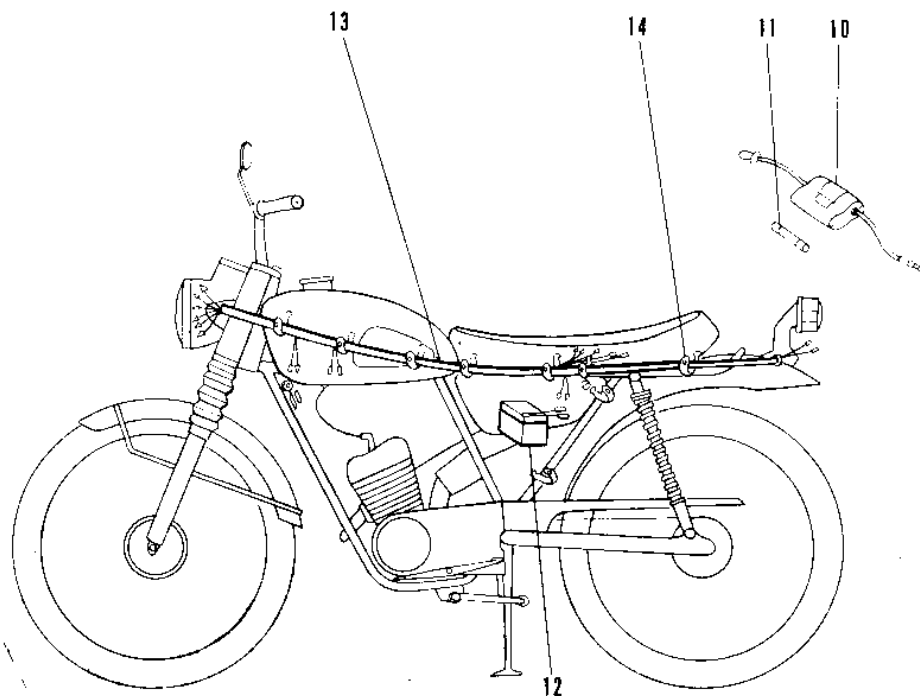

1967 C2SS PARTS DIAGRAM

CHASSIS ELECTRICAL EQUIPMENT

1967 C2SS PARTS LIST

CHASSIS ELECTRICAL EQUIPMENT

ITEM NAME	PART NUMBER	QUANTITY
SWITCH ASSY IGNITION (Ref # 1)	27005-011	1
KEY SET IGN NO.271 (Ref # 2)	27008-013-71	1
KEY SET IGN NO.272 (Ref # 2)	27008-013-72	1
KEY SET IGN NO.273 (Ref # 2)	27008-013-73	1
KEY SET IGN NO.274 (Ref # 2)	27008-013-74	1
SCREW PAN HEAD 6X12 (Ref # 3)	220B0612	1
WASHER SPRING 6MM (Ref # 4)	461F0600	1
SWITCH-BRAKE LAMP (Ref # 5)	27010-018	1
SPRING BRAKE LAMP SW (Ref # 6)	27011-006	1
HOOK BRK LAMP SW SPRG (Ref # 7)	27012-004	1
HORN (Ref # 8)	27003-005	1
BOLT-UPSET,6X12 (Ref # 9)	112G0612	1
FUSE ASSY (Ref # 10,11)	26004-026	1
FUSE 10A (Ref # 11)	26006-001	1
YUA BAT 6N4-2A-3 (Ref # 12)	K26012-006	1
WIRING HARNESS MAIN (Ref # 13)	26001-045	1
BAND RUBBER (Ref # 14)	92072-013	1
WASHER SPRING 8MM (Ref # 15)	461F0800	1