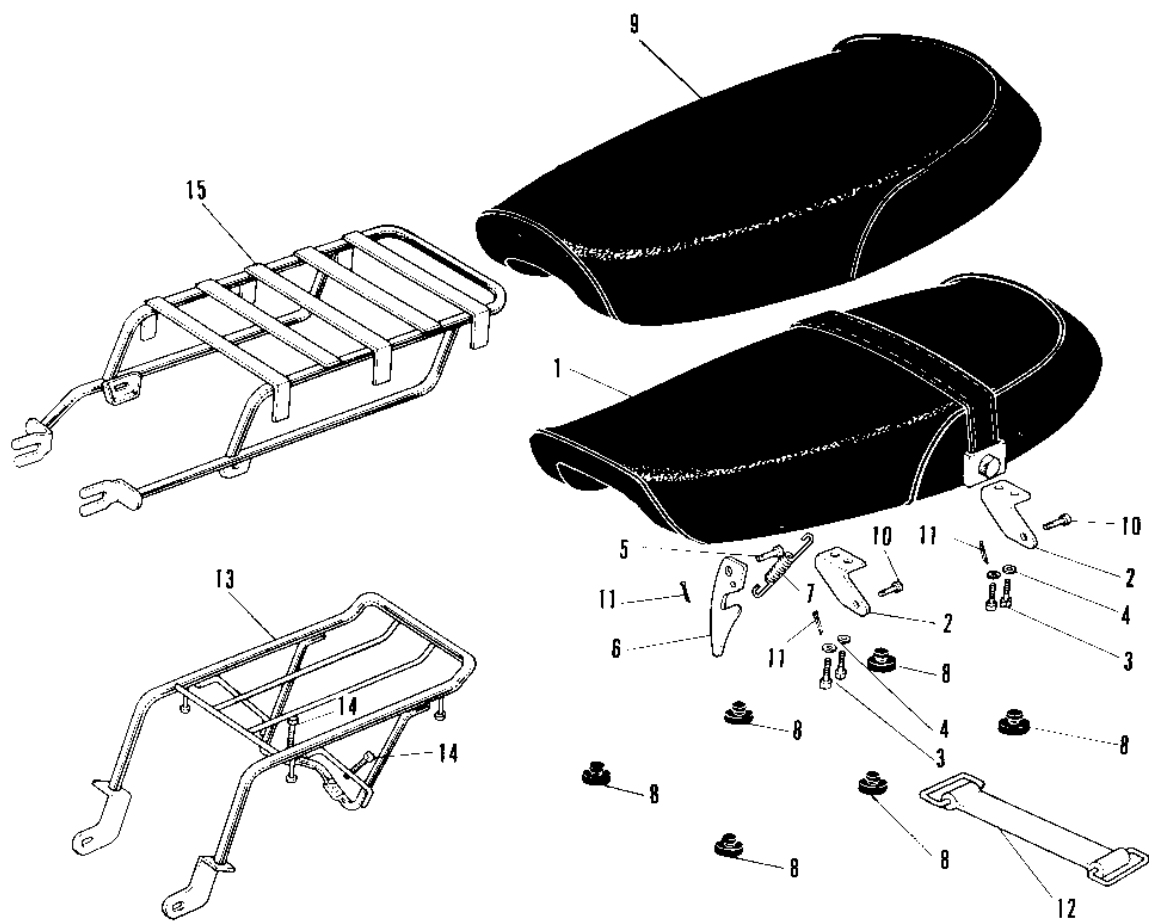

1967 C2SS PARTS DIAGRAM

SEAT

1967 C2SS PARTS LIST

SEAT

ITEM NAME	PART NUMBER	QUANTITY
SEAT DUAL (Ref # 1 ~ 8)	53001-021	1
HINGE (Ref # 2)	53009-003	1
BOLT-UPSET (Ref # 3)	112G0614	1
WASHER SPRING 6MM (Ref # 4)	461F0600	1
RIVET 6X10 (Ref # 5)	530C0610	1
UNAVAILABLE IN PRICE BOOK (Ref # 6)	53008-001	1
SPRING (Ref # 7)	53012-001	1
DAMPER RUBB DUAL SEAT (Ref # 8)	92075-023	1
PIN (Ref # 10)	92043-033	1
PIN COTTER 2.0X15 (Ref # 11)	550D2015	1
BAND TOOL (Ref # 12)	92072-012	1