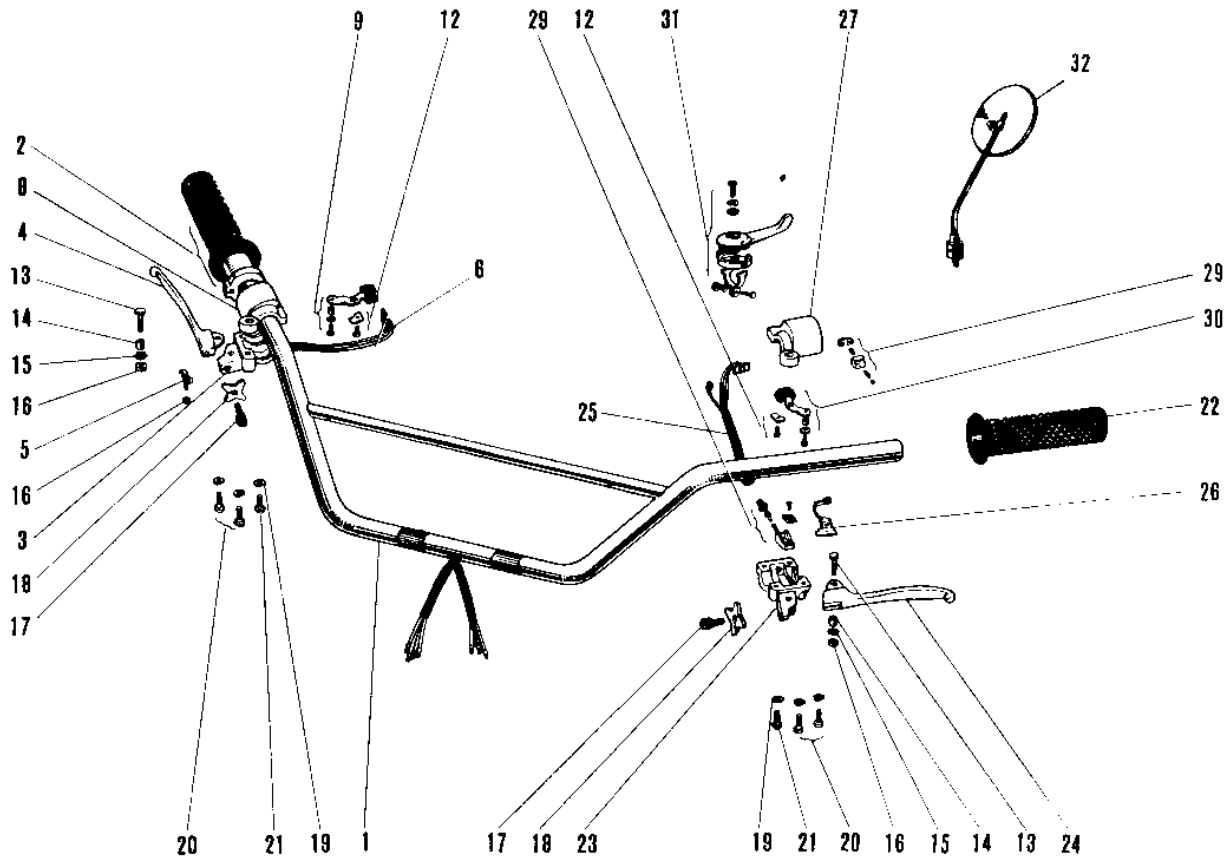

1967 C2SS PARTS DIAGRAM

HANDLEBAR

1967 C2SS PARTS LIST

HANDLEBAR

ITEM NAME	PART NUMBER	QUANTITY
HANDLEBAR (Ref # 1)	46004-006	1
GRIP-ASSY,RH (Ref # 2~21)	46017-1071	2
GRIP ASSY THROTTLE (Ref # 2)	46019-005	1
CASE R.H SWITCH LOWER (Ref # 3)	46022-012	1
LEVER FRONT BRAKE (Ref # 4)	46058-004	1
SPRING THROTTLE GRIP (Ref # 5)	46024-001	1
SPRING THROTTLE GRIP (Ref # 5)	46024-002	1
WIRING HARNESS R.H SW (Ref # 6)	46032-010	1
KNOB ASSY R.H SWITCH (Ref # 9)	46043-002	1
SLIDE BLOCK AY R.H SW (Ref # 11)	46045-004	1
HOLDER WIRING HARNESS (Ref # 12)	46085-012	1
BOLT HEX HEAD 5X20 (Ref # 13)	92007-018	1
BOLT HEX HEAD 5X20 (Ref # 13)	92007-020	1
COLLAR LEVER (Ref # 14)	46059-005	1
COLLAR LEVER (Ref # 14)	46059-011	1
WASHER LOCK 5MM (Ref # 15)	464H0500	1
NUT 5MM (Ref # 16)	312B0500	2
SCREW,CABLE ADJUST (Ref # 17)	46055-010	1
NUT LOCK ADJUST SCREW (Ref # 18)	46056-001	1
WASHER SPRING 5MM (Ref # 19)	461F0500	1
SCREW PAN HEAD 5X20 (Ref # 20)	220B0520	2
SCREW PAN HEAD 5X16 (Ref # 21)	220B0516	1
SCREW PAN HEAD 5X16 (Ref # 21)	220B0516A	1
GRIP ASSY L.H (Ref # 21~30)	46074-017	1
RUBBER L.H GRIP (Ref # 22)	46075-007	1
CASE L.H SWITCH LOWER (Ref # 23)	46077-008	1
LEVER-CLUTCH (Ref # 24)	46092-015	1
WIRING HARNESS L.H SW (Ref # 25)	46082-009	1
HOLDER L.H SWITCH (Ref # 26)	46085-008	1

1967 C2SS PARTS LIST

HANDLEBAR

ITEM NAME	PART NUMBER	QUANTITY
CASE L.H SWITCH UPPER (Ref # 27)	46086-007	1
KNOB ASSY L.H SWITCH (Ref # 28)	46088-001	1
SWITCH ASSY LH BUTTON (Ref # 29)	46078-003	1
SLIDE BLOCK AY L.H SW (Ref # 30)	46089-002	1
LEVER ASSY,STARTER (Ref # 31)	46109-012	1
REAR VIEW MIRROR LH (Ref # 32)	56003-016	1