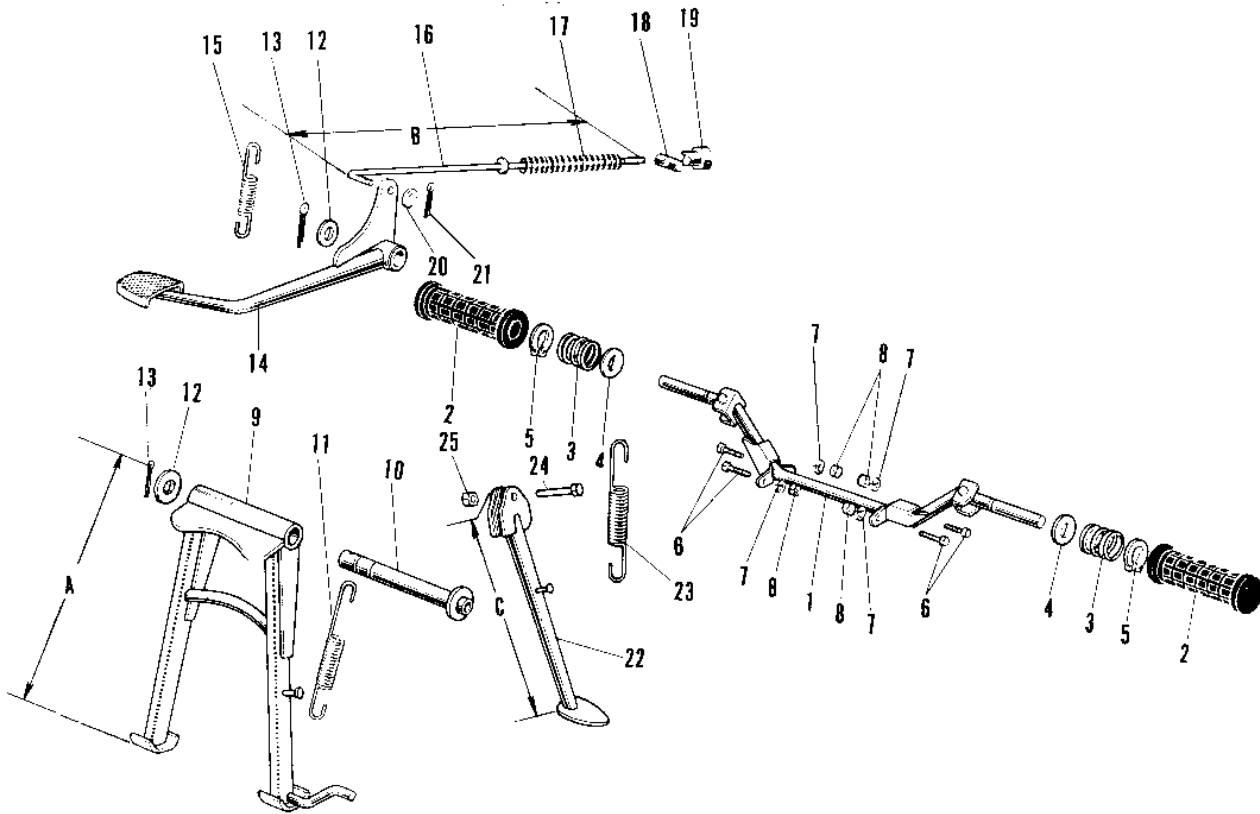

## 1967 C2SS PARTS DIAGRAM

FOOTRESTS/STANDS/BRAKE PEDAL

F  
—

1

## 1967 C2SS PARTS LIST

FOOTRESTS/STANDS/BRAKE PEDAL

ITEM NAME	PART NUMBER	QUANTITY
BAR FOOTREST (Ref # 1)	34002-017	1
BAR FOOTREST (Ref # 1)	34002-026	1
RUBBER FOOTREST (Ref # 2)	92076-006	1
SPRING FOOTREST PEG (Ref # 3)	34006-002	1
WASHER FOLDING PEG (Ref # 4)	92022-049	1
CIRCLIP 16MM (Ref # 5)	480J1600	1
BOLT-SMALL-UPSET,8X16 (Ref # 6)	115G0816	1
WASHER SPRING 8MM (Ref # 7)	461F0800	1
NUT,8MM (Ref # 8)	311B0800	1
STAND-MAIN (Ref # 9)	34011-009	1
STAND-MAIN (Ref # 9)	34011-010	1
SHAFT MAIN STAND (Ref # 10)	34019-005	1
SPRING MAIN STAND (Ref # 11)	34023-005	1
WASHER BRAKE PEDAL (Ref # 12)	92022-085	1
PIN COTTER 3.0X30 (Ref # 13)	550D3030	1
PEDAL BRAKE (Ref # 14)	43001-013	1
SPRING BRAKE PEDAL (Ref # 15)	43005-005	1
BRAKE ROD ASSY (Ref # 16~20)	43010-5003	1
ROD ASSY BRAKE (Ref # 16~20)	43010-007	1
SPRING,BRAKE ROD (Ref # 17)	43012-001	1
PIN BRAKE (Ref # 18)	92043-039	1
NUT BRAKE ROD ADJUST (Ref # 19)	92015-002	1
NUT-BRAKE ROD ADJUST (Ref # 19)	92015-042	1
WASHER PLAIN 5MM (Ref # 20)	410B0500	1
WASHER PLAIN 6MM (Ref # 20)	410B0600	1
PIN COTTER 2.0X15 (Ref # 21)	550D2015	1
STAND SIDE (Ref # 22)	34024-011	1
STAND SIDE (Ref # 22)	34024-012	1
SPRING,SIDE STAND (Ref # 23)	34025-001	1

## 1967 C2SS PARTS LIST

FOOTRESTS/STANDS/BRAKE PEDAL

ITEM NAME	PART NUMBER	QUANTITY
BOLT,HEX HEAD,10X25 (Ref # 24)	113G1025	1
NUT 10MM (Ref # 25)	315B1000	1