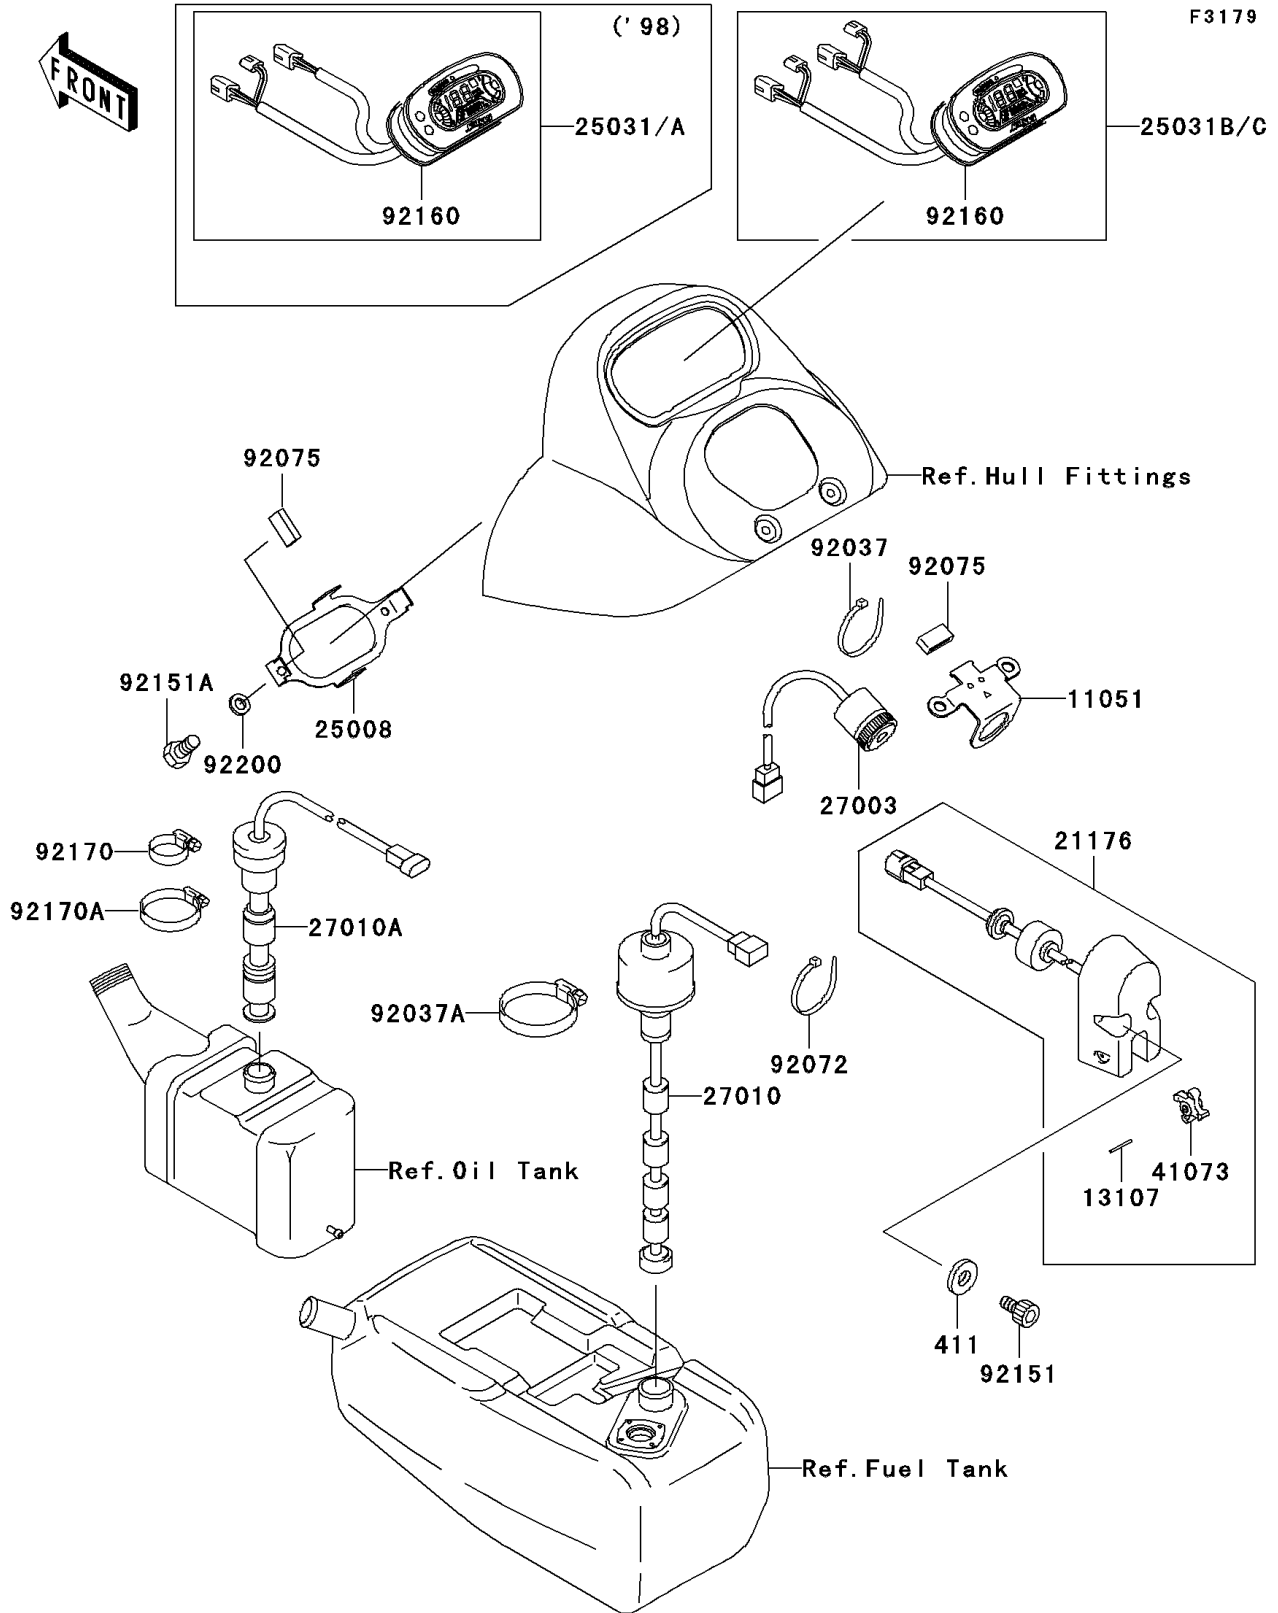

## 1998 JET SKI® 1100 STX® PARTS DIAGRAM

Meters

## 1998 JET SKI® 1100 STX® PARTS LIST

Meters

ITEM NAME	PART NUMBER	QUANTITY
WASHER-PLAIN,6MM (Ref # 411)	411S0600	1
SHAFT (Ref # 13107)	13107-3754	1
SENSOR,SPEEDOMETER (Ref # 21176)	21176-3713	1
BRACKET-METER (Ref # 25008)	25008-3709	1
SWITCH,FUEL LEVEL (Ref # 27010)	27010-3742	1
SWITCH,OIL LEVEL (Ref # 27010A)	27010-3753	1
WHEEL-ASSY,PADDLE (Ref # 41073)	41073-3701	1
CLAMP (Ref # 92037A)	92037-3009	1
BAND (Ref # 92072)	92072-3778	1
DAMPER (Ref # 92075)	92075-1446	1
BOLT,SOCKET,6X10 (Ref # 92151)	92151-3704	1
BOLT,5X10 (Ref # 92151A)	92151-3707	1
DAMPER,METER (Ref # 92160)	92160-3881	1
CLAMP (Ref # 92170)	92170-3718	1
CLAMP (Ref # 92170A)	92170-3734	1
WASHER,5.9X16X1.5 (Ref # 92200)	92200-3714	1
METER-ASSY,MPH (Ref # 25031)	25031-3705	1
METER-ASSY,KPH (Ref # 25031A)	25031-3706	1