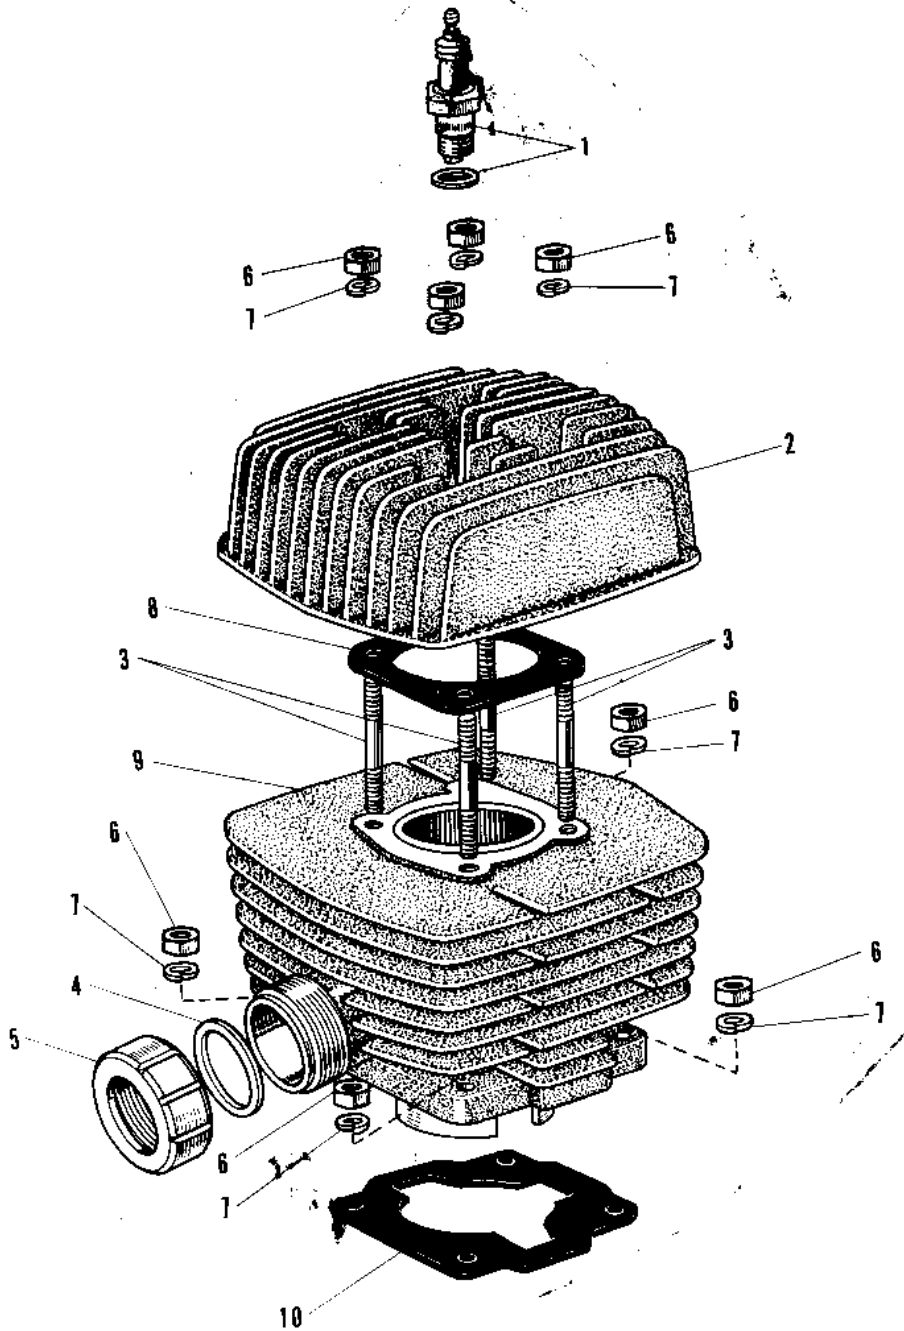

## 1967 C2SS PARTS DIAGRAM

CYLINDER HEAD/CYLINDER

## 1967 C2SS PARTS LIST

CYLINDER HEAD/CYLINDER

ITEM NAME	PART NUMBER	QUANTITY
SPARK PLUG B7HS (Ref # 1)	B7HS	1
CYLINDER HEAD (Ref # 2)	11001-013	1
CYLINDER HEAD (Ref # 2)	11001-004	1
STUD 8X40 (Ref # 3)	92004-003	1
GASKET,EXHAUST PIPE (Ref # 4)	11009-1992	1
CLAMP EXHAUST PIPE (Ref # 5)	18069-030	1
NUT,8MM (Ref # 6)	311B0800	1
WASHER SPRING 8MM (Ref # 7)	461F0800	1
GASKET CYLINDER HEAD (Ref # 8)	11004-013	1
CYLINDER (Ref # 9)	11005-066	1
GASKET CYLINDER BASE (Ref # 10)	11009-007	1