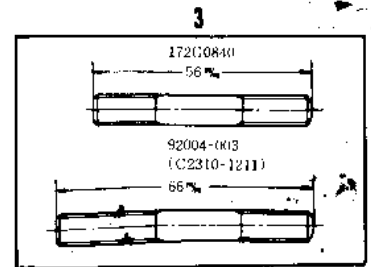

## 1967 C2SS PARTS DIAGRAM

CYLINDER HEAD/CYLINDER

## 1967 C2SS PARTS LIST

CYLINDER HEAD/CYLINDER

ITEM NAME	PART NUMBER	QUANTITY
SPARK PLUG B7HS (Ref # 1)	B7HS	1
CYLINDER HEAD (Ref # 2)	11001-013	1
CYLINDER HEAD (Ref # 2)	11001-004	1
STUD 8X40 (Ref # 3)	92004-003	1
GASKET,EXHAUST PIPE (Ref # 4)	11009-1992	1
CLAMP EXHAUST PIPE (Ref # 5)	18069-030	1
NUT,8MM (Ref # 6)	311B0800	1
WASHER SPRING 8MM (Ref # 7)	461F0800	1
GASKET CYLINDER HEAD (Ref # 8)	11004-013	1
CYLINDER (Ref # 9)	11005-066	1
GASKET CYLINDER BASE (Ref # 10)	11009-007	1