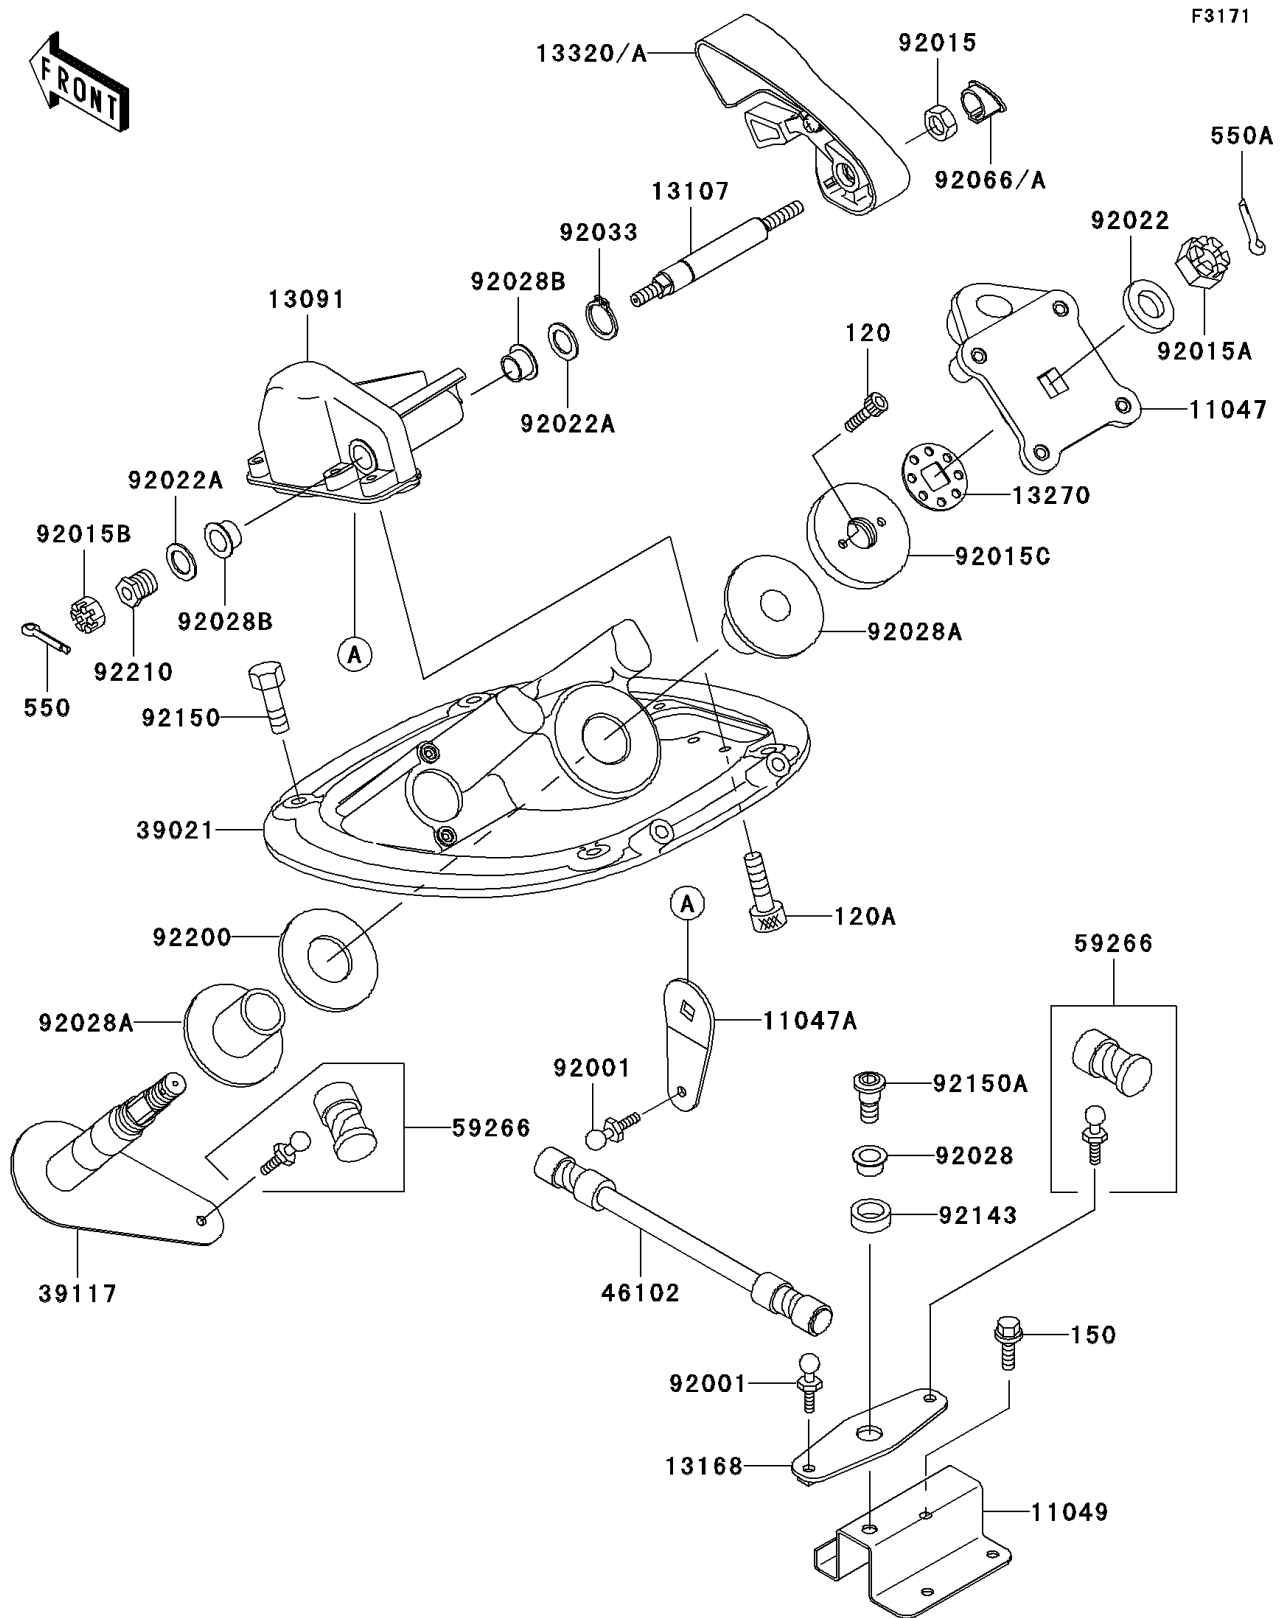

1998 JET SKI® 1100 STX® PARTS DIAGRAM

Handle Pole

1998 JET SKI® 1100 STX® PARTS LIST

Handle Pole

ITEM NAME	PART NUMBER	QUANTITY
BOLT-SOCKET,5X10 (Ref # 120)	120R0510	1
BOLT-SOCKET,6X16,BLACK (Ref # 120A)	120S0616	1
BOLT-WS,6X18 (Ref # 150)	150R0618	1
PIN-COTTER (Ref # 550)	550S2020	1
PIN-COTTER,3X35 (Ref # 550A)	550S3035	1
BRACKET,HANDLE HOLDER (Ref # 11047)	11047-3759	1
BRACKET,STEERING LEVER (Ref # 11047A)	11047-3790	1
BRACKET,REVERSE (Ref # 11049)	11049-3762	1
HOLDER (Ref # 13091)	13091-3809	1
SHAFT (Ref # 13107)	13107-3751	1
LEVER,REVERSE (Ref # 13168)	13168-3739	1
PLATE,STEERING NUT (Ref # 13270)	13270-3808	1
LEVER-ASSY,REVERSE (Ref # 13320)	13320-3715	1
BRACKET-HANDLE POLE (Ref # 39021)	39021-3706	1
SHAFT-STRG (Ref # 39117)	39117-3710	1
ROD (Ref # 46102)	46102-3723	1
JOINT-BALL (Ref # 59266)	59266-3707	1
BOLT,BALL,6MM (Ref # 92001)	92001-3703	1
NUT,8MM (Ref # 92015)	92015-3709	1
NUT,CASTLE,14MM (Ref # 92015A)	92015-3805	1
NUT,CASTLE,8MM (Ref # 92015B)	92015-3813	1
NUT,STEERING,20MM (Ref # 92015C)	92015-3854	1
WASHER,15X34X2.0 (Ref # 92022)	92022-3738	1
WASHER,15.5X24X1.5 (Ref # 92022A)	92022-3739	1
BUSHING (Ref # 92028)	92028-3740	1
BUSHING,STEERING (Ref # 92028A)	92028-3748	1
BUSHING (Ref # 92028B)	92028-3755	1
RING-SNAP,15MM (Ref # 92033)	92033-3710	1
PLUG (Ref # 92066)	92066-3754	1

1998 JET SKI® 1100 STX® PARTS LIST

Handle Pole

ITEM NAME	PART NUMBER	QUANTITY
COLLAR,16X24X8 (Ref # 92143)	92143-3768	1
BOLT,FLANGED,8X30 (Ref # 92150)	92150-3803	1
BOLT (Ref # 92150A)	92150-3827	1
WASHER,32.5X70X2 (Ref # 92200)	92200-3718	1
NUT,8MM (Ref # 92210)	92210-3703	1