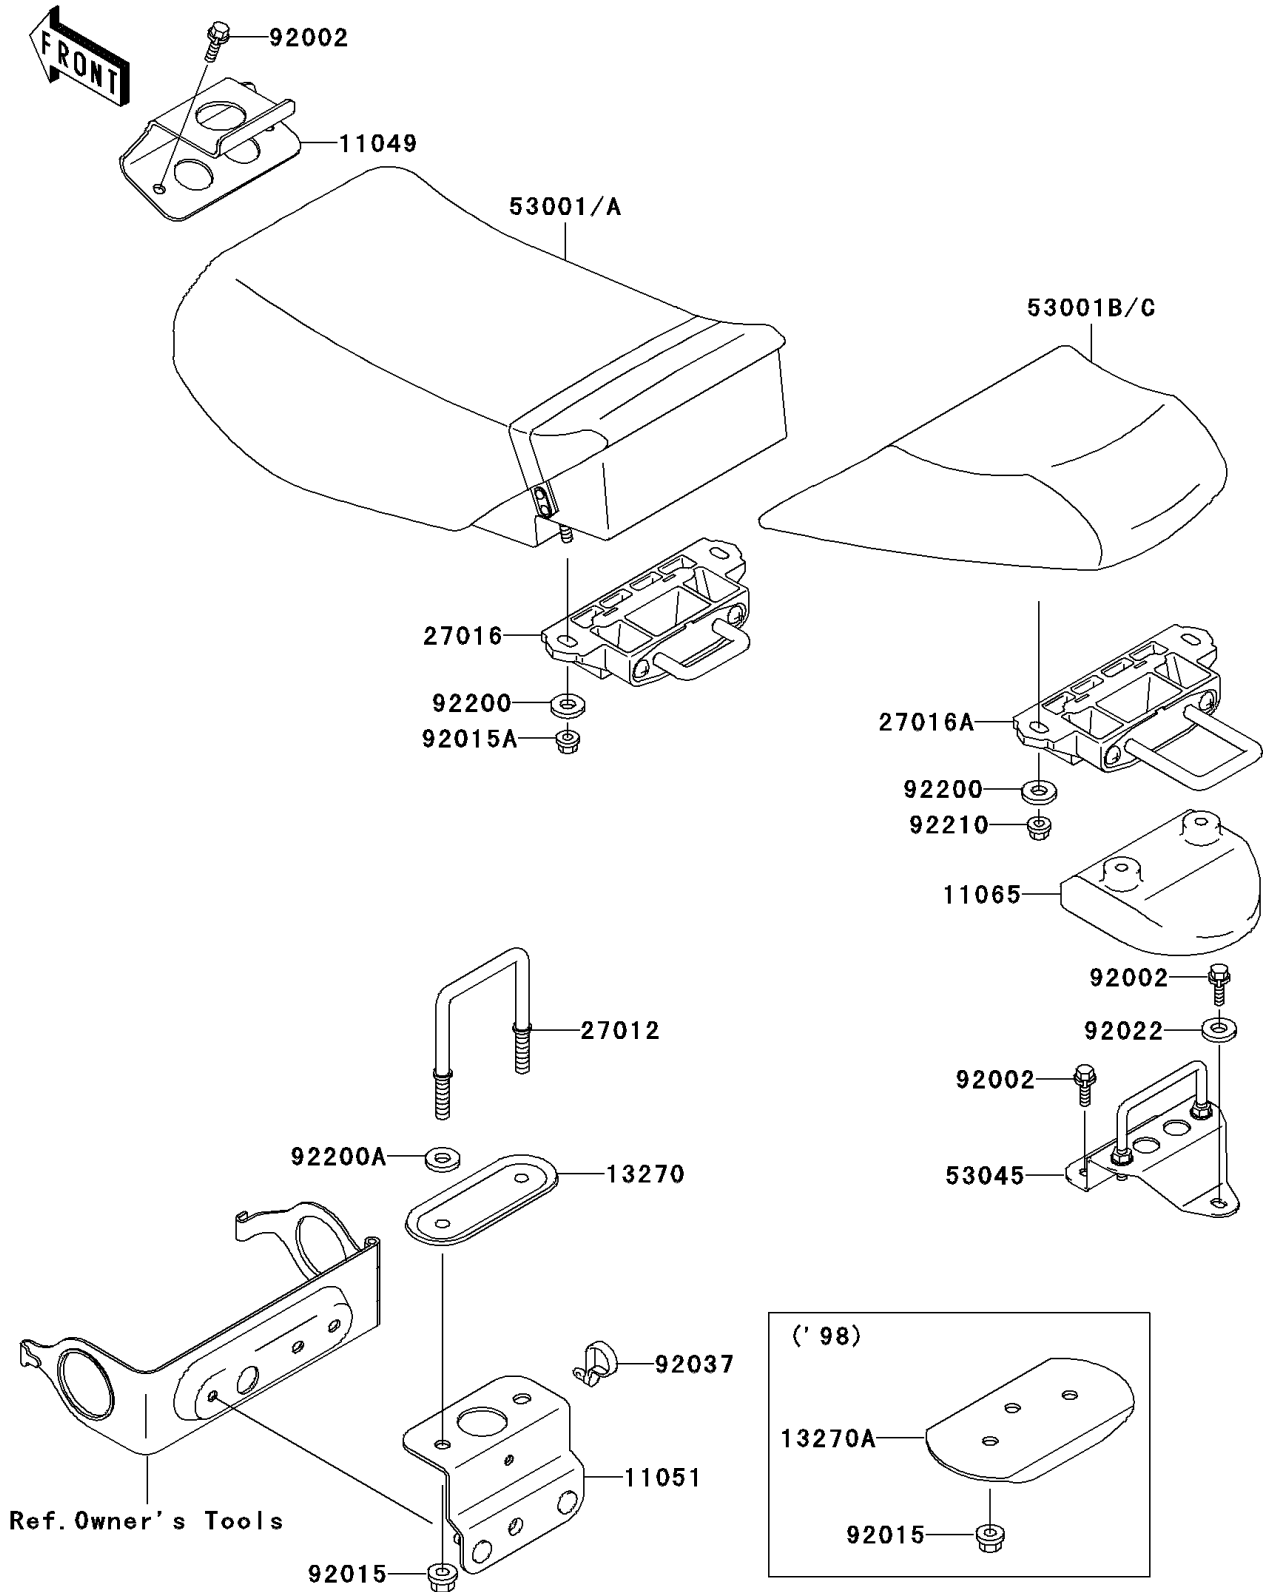

## 1998 JET SKI® 1100 STX® PARTS DIAGRAM

Seat

F3146

## 1998 JET SKI® 1100 STX® PARTS LIST

Seat

ITEM NAME	PART NUMBER	QUANTITY
BRACKET,SEAT (Ref # 11049)	11049-3735	1
CAP,SEAT LOCK HOOK (Ref # 11065)	11065-3702	1
PLATE,FRONT SEAT HOOK,OUTER (Ref # 13270)	13270-3910	1
PLATE,FRONT SEAT HOOK,INNER (Ref # 13270A)	13270-3911	1
HOOK,FRONT SEAT LOCK (Ref # 27012)	27012-3814	1
LOCK-ASSY,FRONT SEAT (Ref # 27016)	27016-3747	1
LOCK-ASSY,REAR SEAT (Ref # 27016A)	27016-3749	1
SEAT-ASSY,FR,GRAY (Ref # 53001)	53001-3733-K8	1
SEAT-ASSY,RR,GRAY (Ref # 53001B)	53001-3734-PP	1
HOOK-ASSY,SEAT LOCK (Ref # 53045)	53045-3706	1
BOLT,6X25 (Ref # 92002)	92002-3714	1
NUT,8MM (Ref # 92015)	92015-3709	1
NUT,6MM (Ref # 92015A)	92015-3767	1
WASHER,6.5X20X1.5 (Ref # 92022)	92022-3710	1
WASHER,6.5X20X1.5 (Ref # 92200)	92200-3715	1
WASHER,8.5X18X3 (Ref # 92200A)	92200-3761	1
NUT,FLANGED,6MM (Ref # 92210)	92210-3718	1