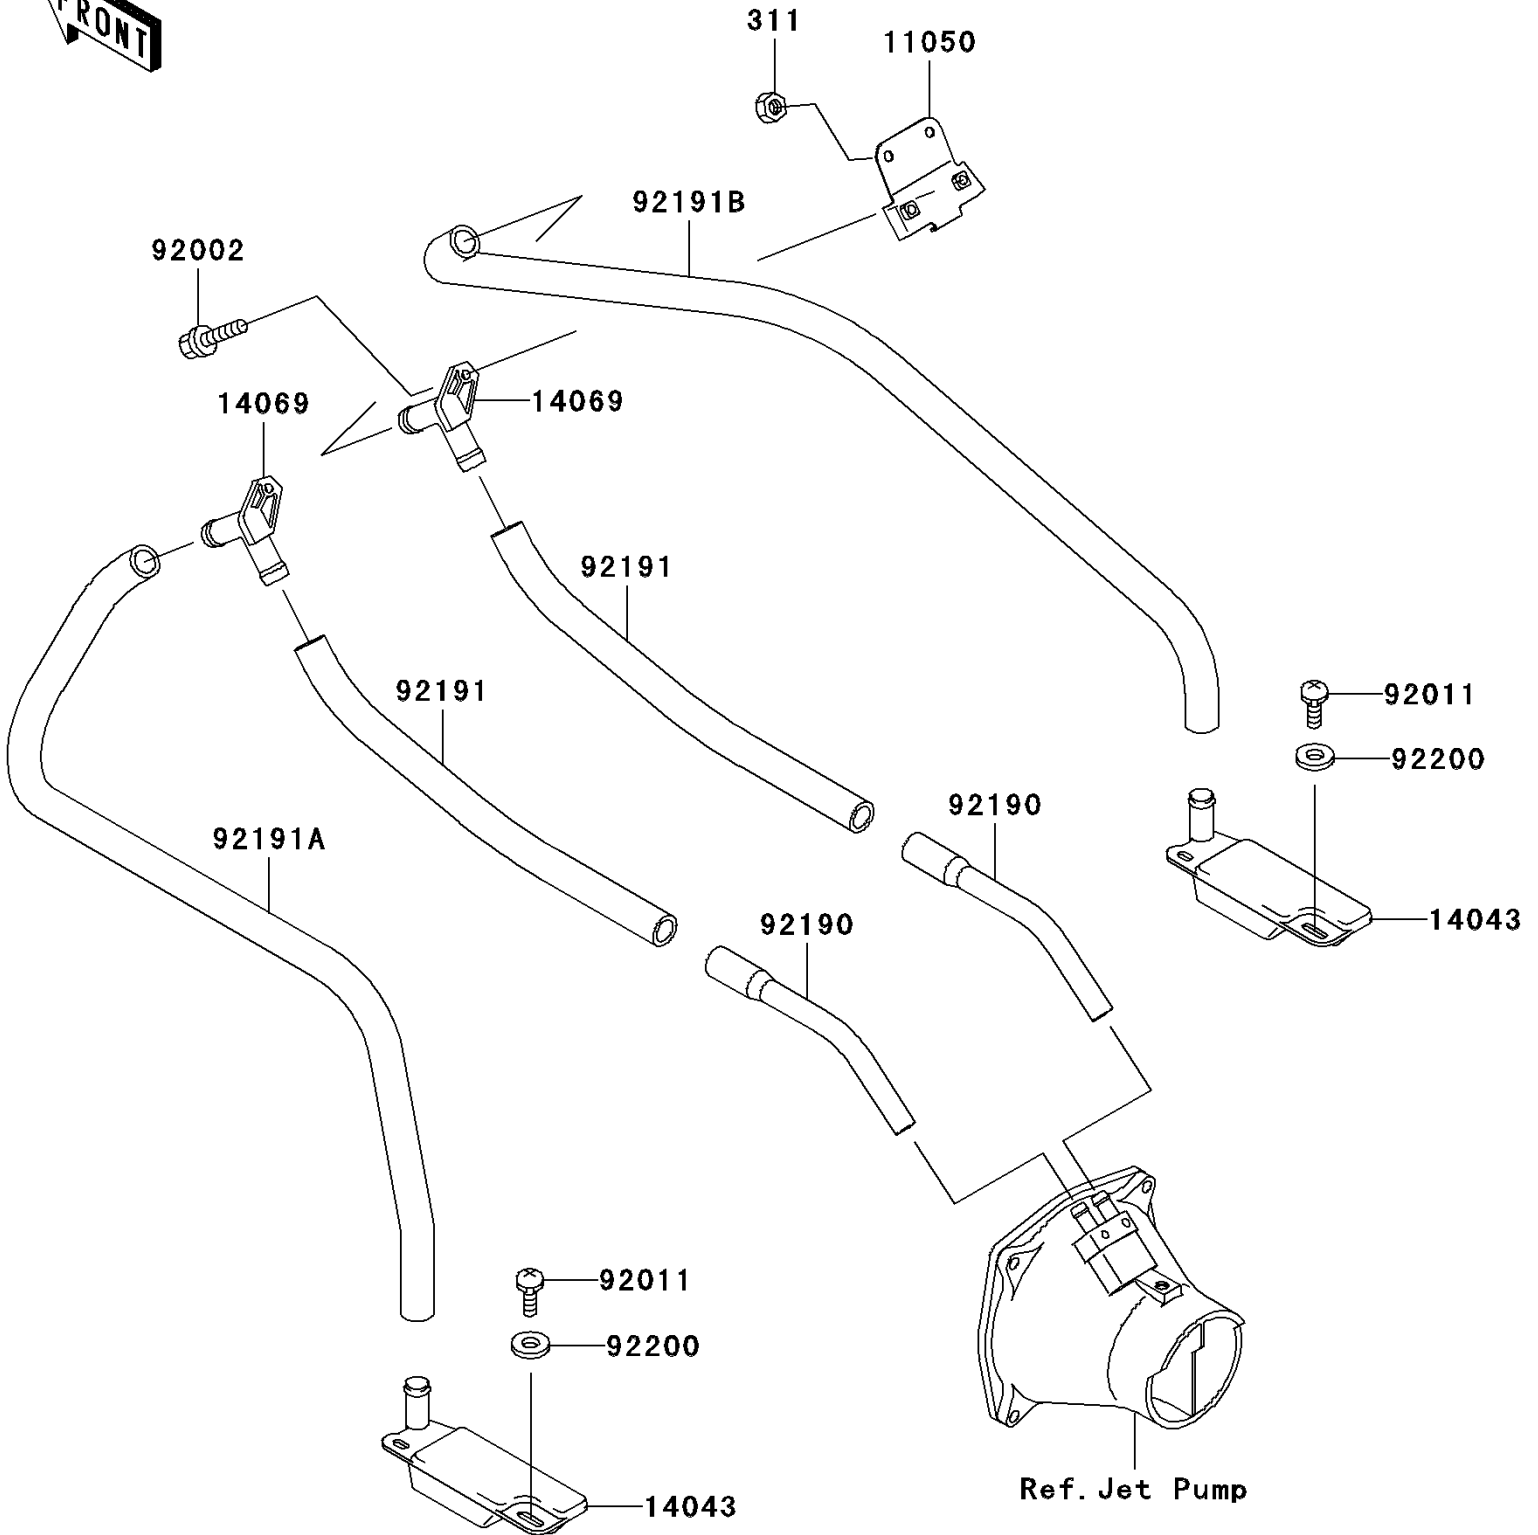

1998 JET SKI® 1100 STX® PARTS DIAGRAM

Bilge System

F3145

1998 JET SKI® 1100 STX® PARTS LIST

Bilge System

ITEM NAME	PART NUMBER	QUANTITY
NUT-HEX,6MM (Ref # 311)	311R0600	1
BRACKET (Ref # 11050)	11050-3734	1
FILTER (Ref # 14043)	14043-3708	1
BREATHER (Ref # 14069)	14069-3708	1
BOLT,6X16 (Ref # 92002)	92002-3728	1
SCREW,TAPPING (Ref # 92011)	92011-561	1
TUBE,HULL-NOZZLE (Ref # 92190)	92190-3971	1
TUBE,BREATHER-HULL (Ref # 92191)	92191-3820	1
TUBE,FILTER-BREATHER(LH) (Ref # 92191A)	92191-3821	1
TUBE,FILTER-BREATHER(RH) (Ref # 92191B)	92191-3822	1
WASHER,5.9X16X1.5 (Ref # 92200)	92200-3714	1