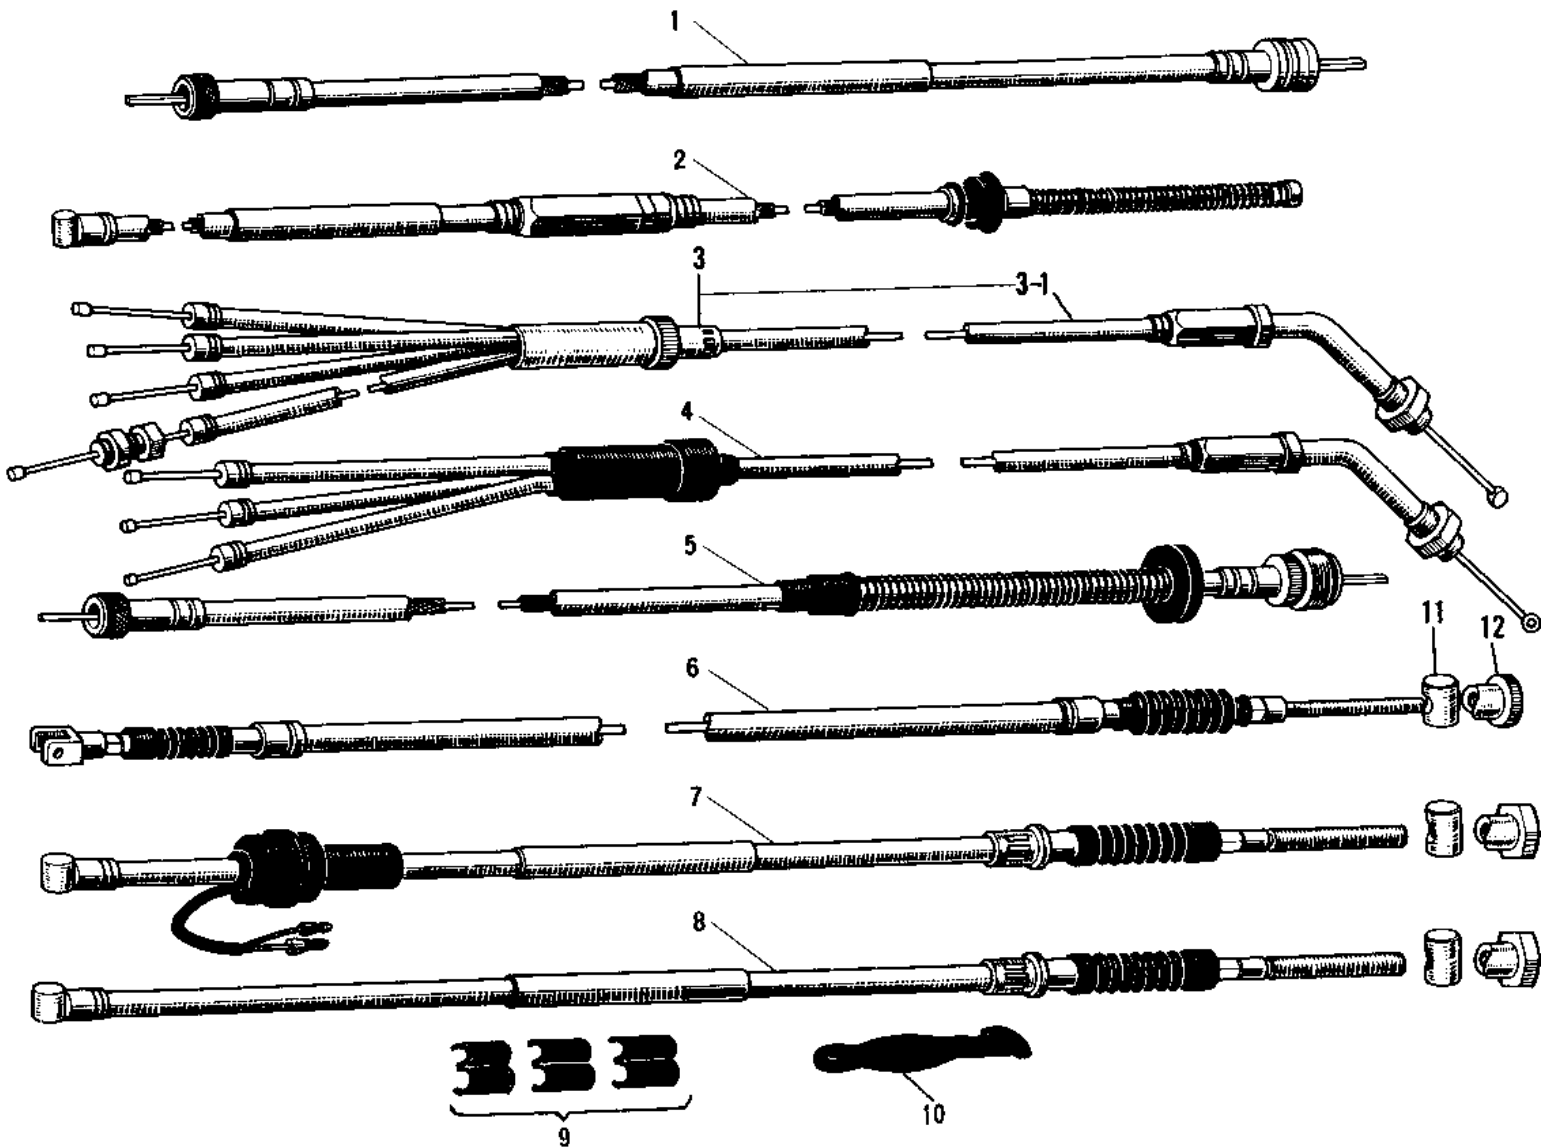

1970 PARTS DIAGRAM

CABLES ('69-'72 H1/A/B/C)

1970 PARTS LIST

CABLES ('69-'72 H1/A/B/C)

ITEM NAME	PART NUMBER	QUANTITY
CABLE,SPEEDOMETER (Ref # 1)	54001-026	1
CABLE,SPEEDOMETER (Ref # 1)	54001-036	1
CABLE CLUTCH (Ref # 2)	54011-030	1
CABLE COMBINATION (Ref # 3)	54012-054	1
CABLE COMBINATION (Ref # .)	54012-055	2
CABLE,TROTTLE UPPER (Ref # 3-1)	54012-054-SP	1
CABLE STARTER (Ref # 4)	54017-031	1
CABLE STARTER (Ref # .)	54017-032	2
CABLE TACHOMETER (Ref # 5)	54018-007	1
CABLE REAR BRAKE (Ref # 6)	54022-011	1
CABLE FRONT BRAKE (Ref # 7)	54005-040	1
CLAMP-CABLE (Ref # 9)	92037-069	1
BAND RUBBER (Ref # 10)	92072-013	1
PIN BRAKE ROD (Ref # 11)	92043-053	1
NUT-BRAKE CABLE ADJST (Ref # 12)	92015-041	1