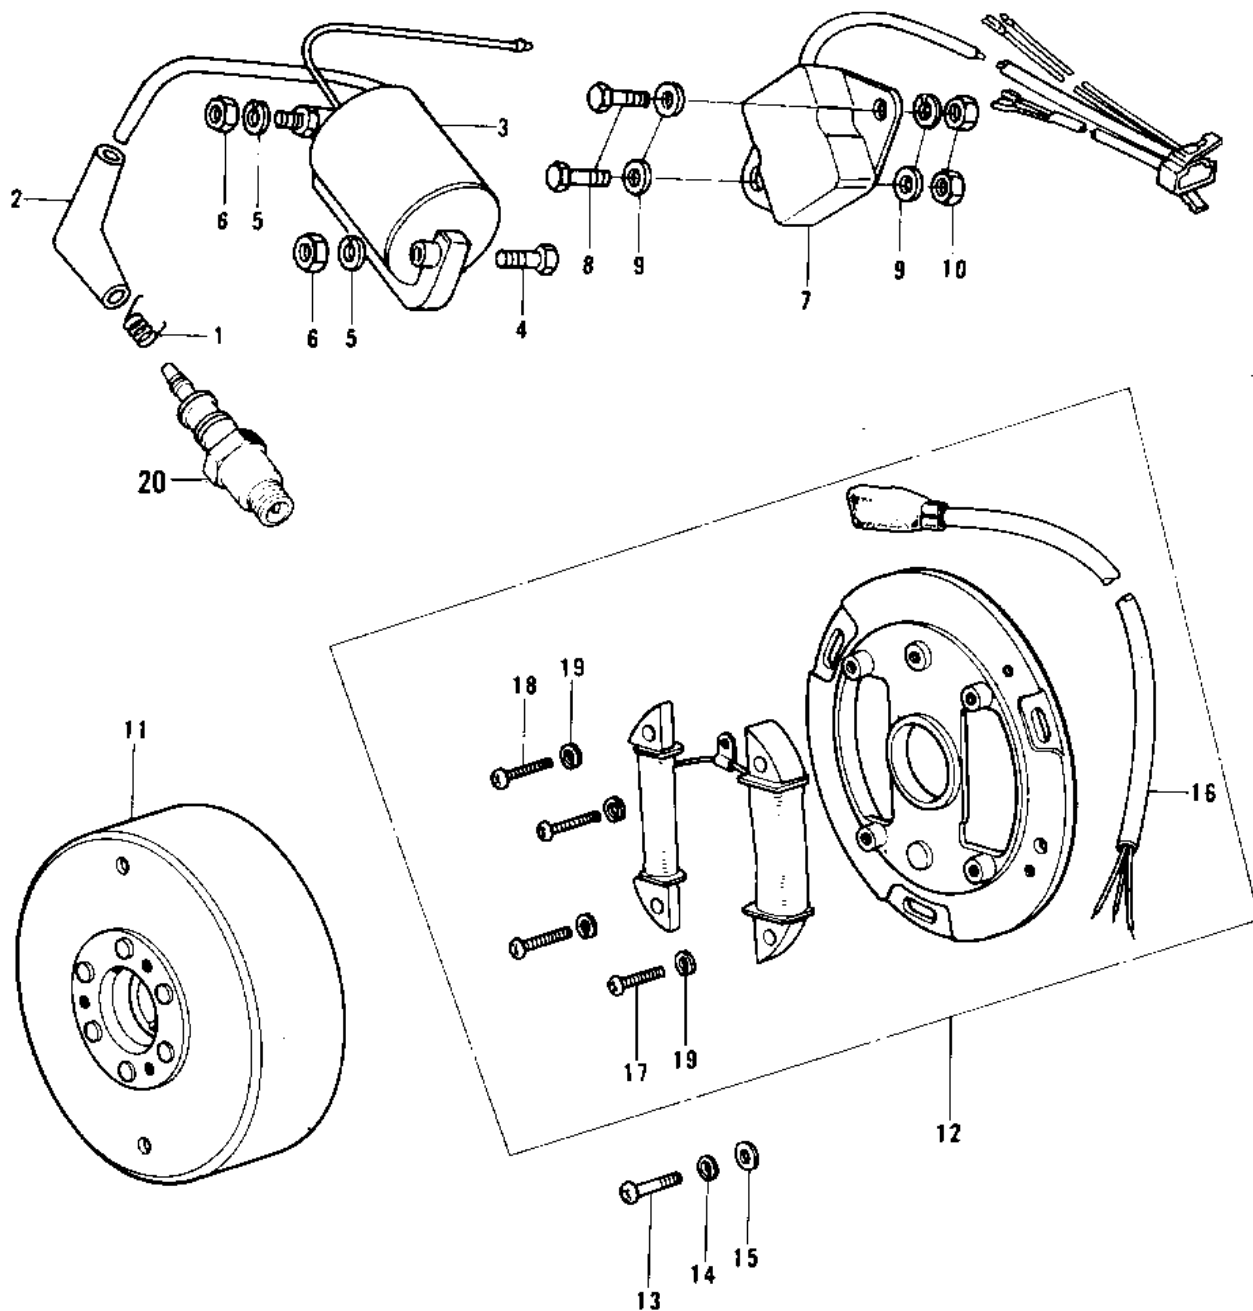

1973 F12MX PARTS DIAGRAM

IGNITION ('73 F12MX 450)

1973 F12MX PARTS LIST

IGNITION ('73 F12MX 450)

ITEM NAME	PART NUMBER	QUANTITY
SPRING-SPARK PLUG CA (Ref # 1)	92101-001	1
CAP SPARK PLUG (Ref # 2)	21130-009	1
COIL,IGNITION (Ref # 3)	21121-067	1
BOLT, HEX HEAD 5X22 (Ref # 4)	110B0522A	1
WASHER PLAIN 5MM (Ref # 5)	411B0500	2
NUT,5MM (Ref # 6)	311B0500	1
IGNITION UNIT (Ref # 7)	21119-013	2
BOLT-UPSET (Ref # 8)	112G0618	1
WASHER SPRING 6MM (Ref # 9)	461F0600	1
NUT 6MM (Ref # 10)	311B0600	1
FLYWHEEL (Ref # 11)	21050-014	1
STATOR ASST (Ref # 12)	21003-019	1
SCREW PAN HEAD 5X20 (Ref # 13)	220B0520	1
WASHER SPRING 5MM (Ref # 14)	461F0500	1
WIRING HARNESS,MAGNT (Ref # 16)	21029-026	1
SCREW-PAN HEAD,4X20 (Ref # 17)	220E0420A	1
SCREW PAN HEAD 4X16 (Ref # 18)	220B0416	1
WASHER SPRING 4MM (Ref # 19)	461F0400	1
SPARK PLUG B9HS1 (Ref # 20)	B9HS1	2
SPK PLG B8HV (Ref # 20)	B8HV	1