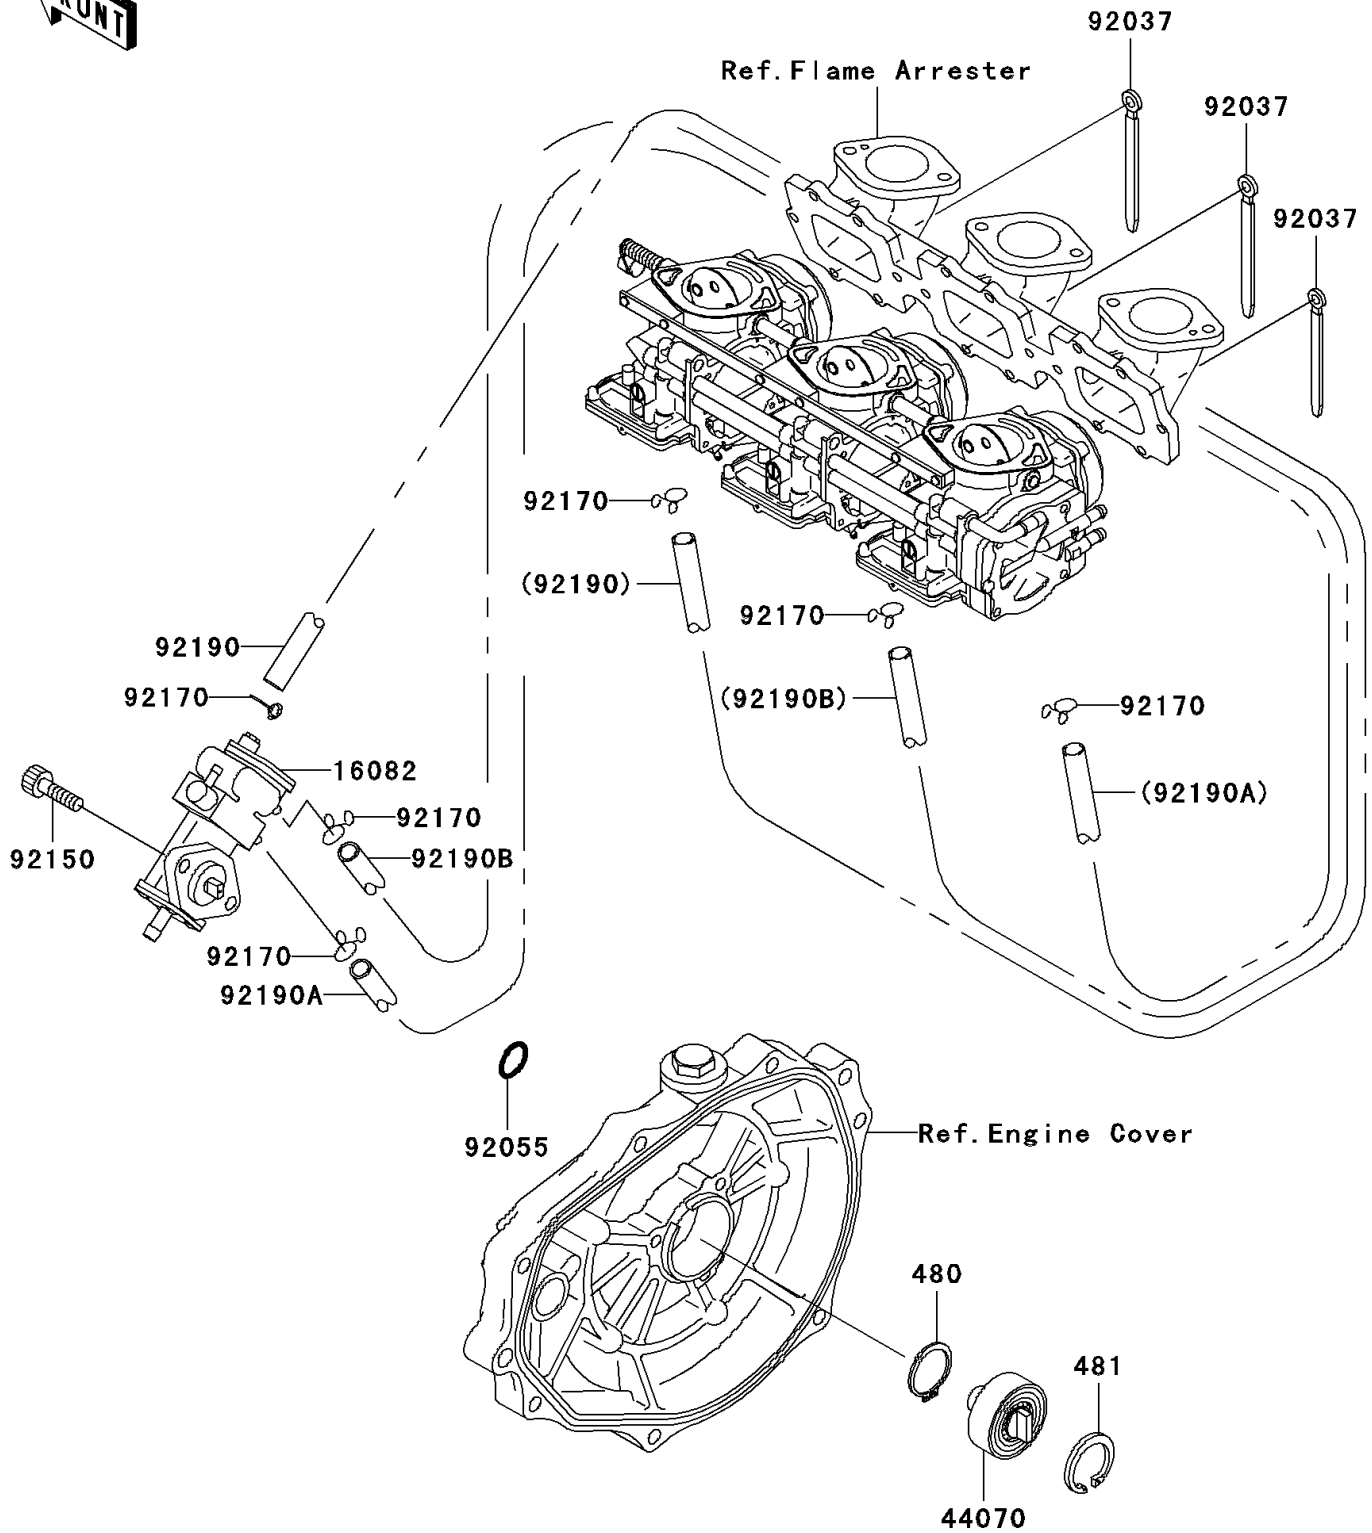

## 1998 JET SKI® 1100 STX® PARTS DIAGRAM

Oil Pump(JT1100-B1)

E1710

## 1998 JET SKI® 1100 STX® PARTS LIST

Oil Pump(JT1100-B1)

ITEM NAME	PART NUMBER	QUANTITY
CIRCLIP-TYPE-C,12MM (Ref # 480)	480J1200	1
CIRCLIP-TYPE-C,37MM (Ref # 481)	481J3700	1
PUMP-ASSY-OIL (Ref # 16082)	16082-3720	1
DAMPER-ASSY (Ref # 44070)	44070-3701	1
CLAMP,L=100 (Ref # 92037)	92037-3736	1
RING-O,19.5X1.5 (Ref # 92055)	92055-055	1
BOLT,SOCKET,6X25 (Ref # 92150)	92150-3830	1
CLAMP (Ref # 92170)	92170-3750	1
TUBE,3X6X420 (Ref # 92190)	92190-3945	1
TUBE,3X6X600 (Ref # 92190A)	92190-3947	1
TUBE,RR,CARBURETOR (Ref # 92190B)	92190-3967	1