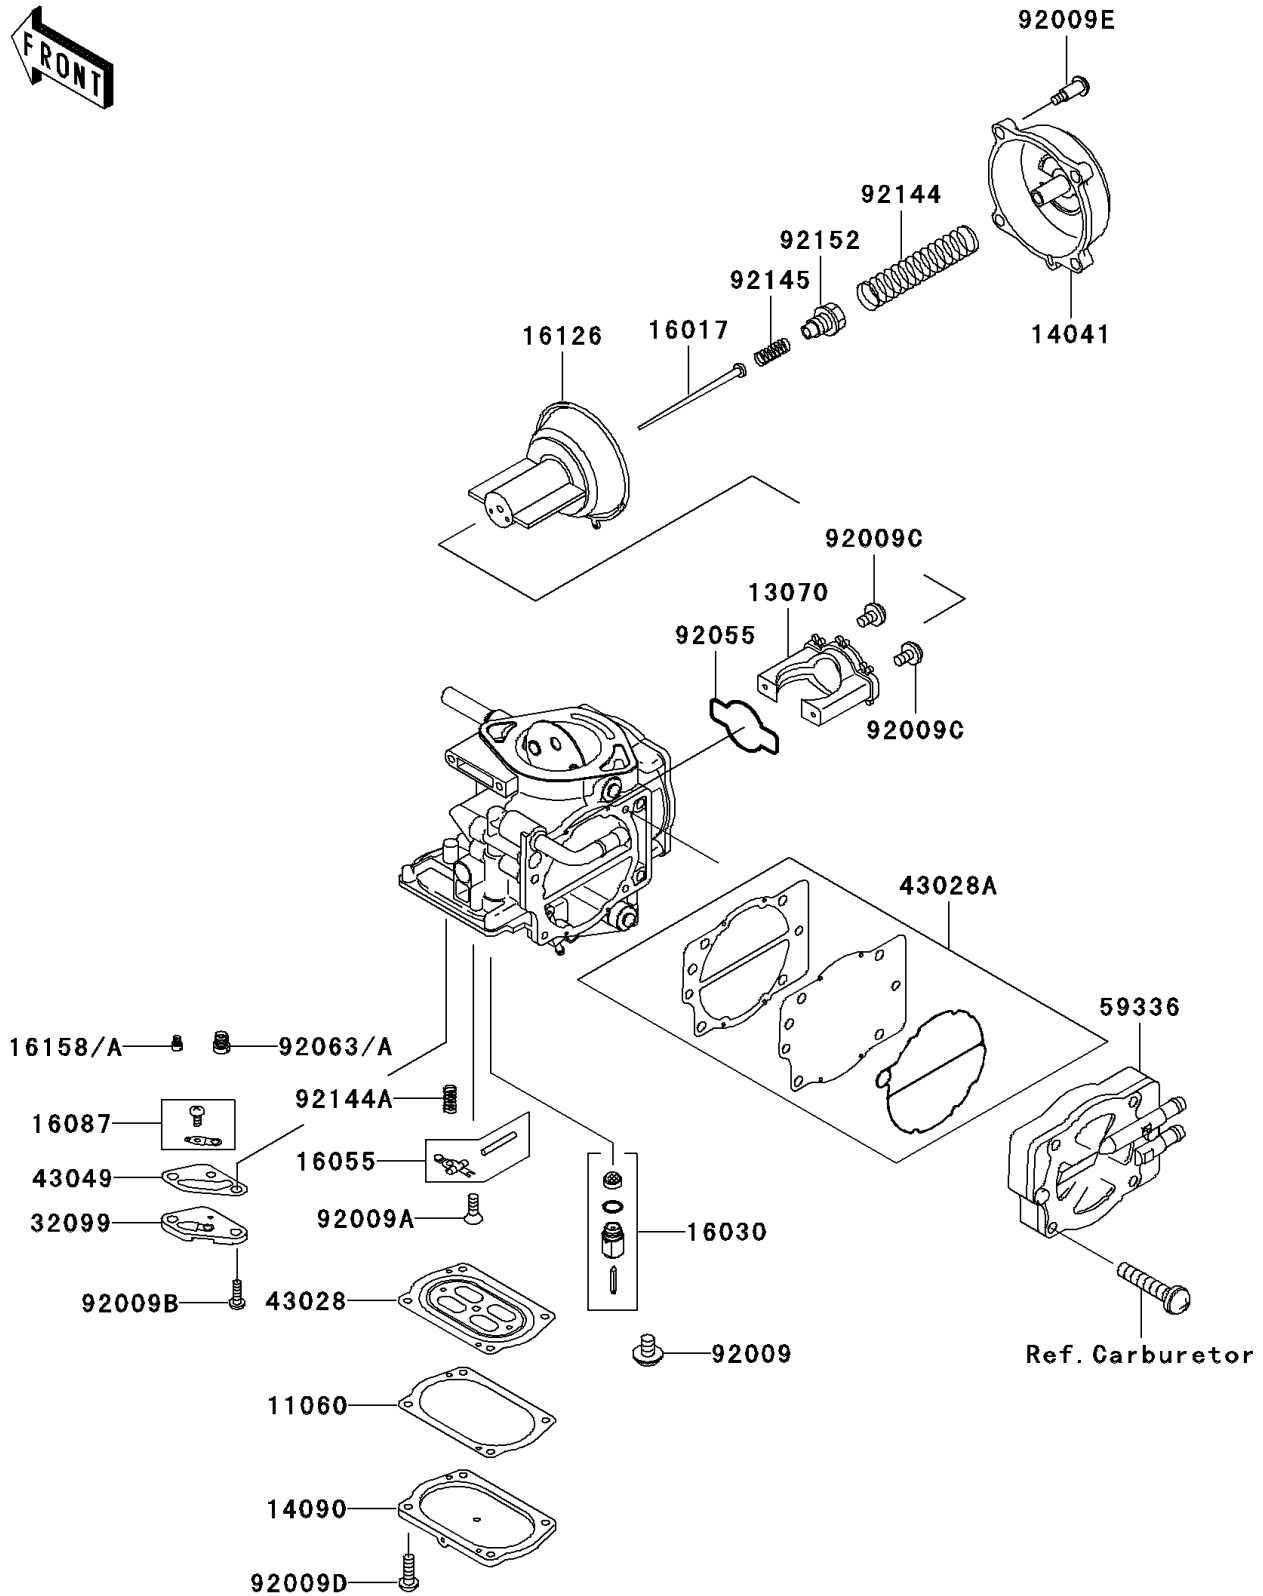

1998 JET SKI® 1100 STX® PARTS DIAGRAM

Carburetor Parts

E1612

1998 JET SKI® 1100 STX® PARTS LIST

Carburetor Parts

ITEM NAME	PART NUMBER	QUANTITY
GASKET,DIAPHRAGM COVER (Ref # 11060)	11060-3789	1
GUIDE,VACUUM VALVE (Ref # 13070)	13070-3726	1
COVER-COMP,MIXING (Ref # 14041)	14041-1100	1
COVER,DIAPHRAGM (Ref # 14090)	14090-3816	1
JET-NEEDLE,N6PA (Ref # 16017)	16017-3702	1
VALVE-FLOAT (Ref # 16030)	16030-3704	1
ARM-FLOAT (Ref # 16055)	16055-3702	1
VALVE-CHECK (Ref # 16087)	16087-3706	1
VALVE,VACUUM (Ref # 16126)	16126-3705	1
JET-SLOW,#35 (Ref # 16158)	16158-3720	1
JET-SLOW,#32 (Ref # 16158A)	16158-3723	1
CASE,JET (Ref # 32099)	32099-3833	1
DIAPHRAGM,CARBURETOR (Ref # 43028)	43028-3711	1
DIAPHRAGM (Ref # 43028A)	43028-3713	1
PACKING,JET CASE (Ref # 43049)	43049-3713	1
CASE-PUMP (Ref # 59336)	59336-3715	1
SCREW (Ref # 92009)	92009-1771	1
SCREW,3X8 (Ref # 92009A)	92009-3712	1
SCREW,4X8 (Ref # 92009B)	92009-3804	1
SCREW,VALVE GUIDE (Ref # 92009C)	92009-3839	1
SCREW,DIAPHRAGM COVER (Ref # 92009D)	92009-3840	1
SCREW,MIXING COVER (Ref # 92009E)	92009-3841	1
RING-O,VACUUM VALVE GUIDE (Ref # 92055)	92055-3749	1
JET-MAIN,#165 (Ref # 92063)	92063-3720	1
JET-MAIN,#160 (Ref # 92063A)	92063-3722	1
SPRING,VACUUM VALVE (Ref # 92144)	92144-1962	1
SPRING,FLOAT ARM (Ref # 92144A)	92144-3764	1
SPRING,JET NEEDLE (Ref # 92145)	92145-3707	1
COLLAR,JET NEEDLE (Ref # 92152)	92152-3706	1