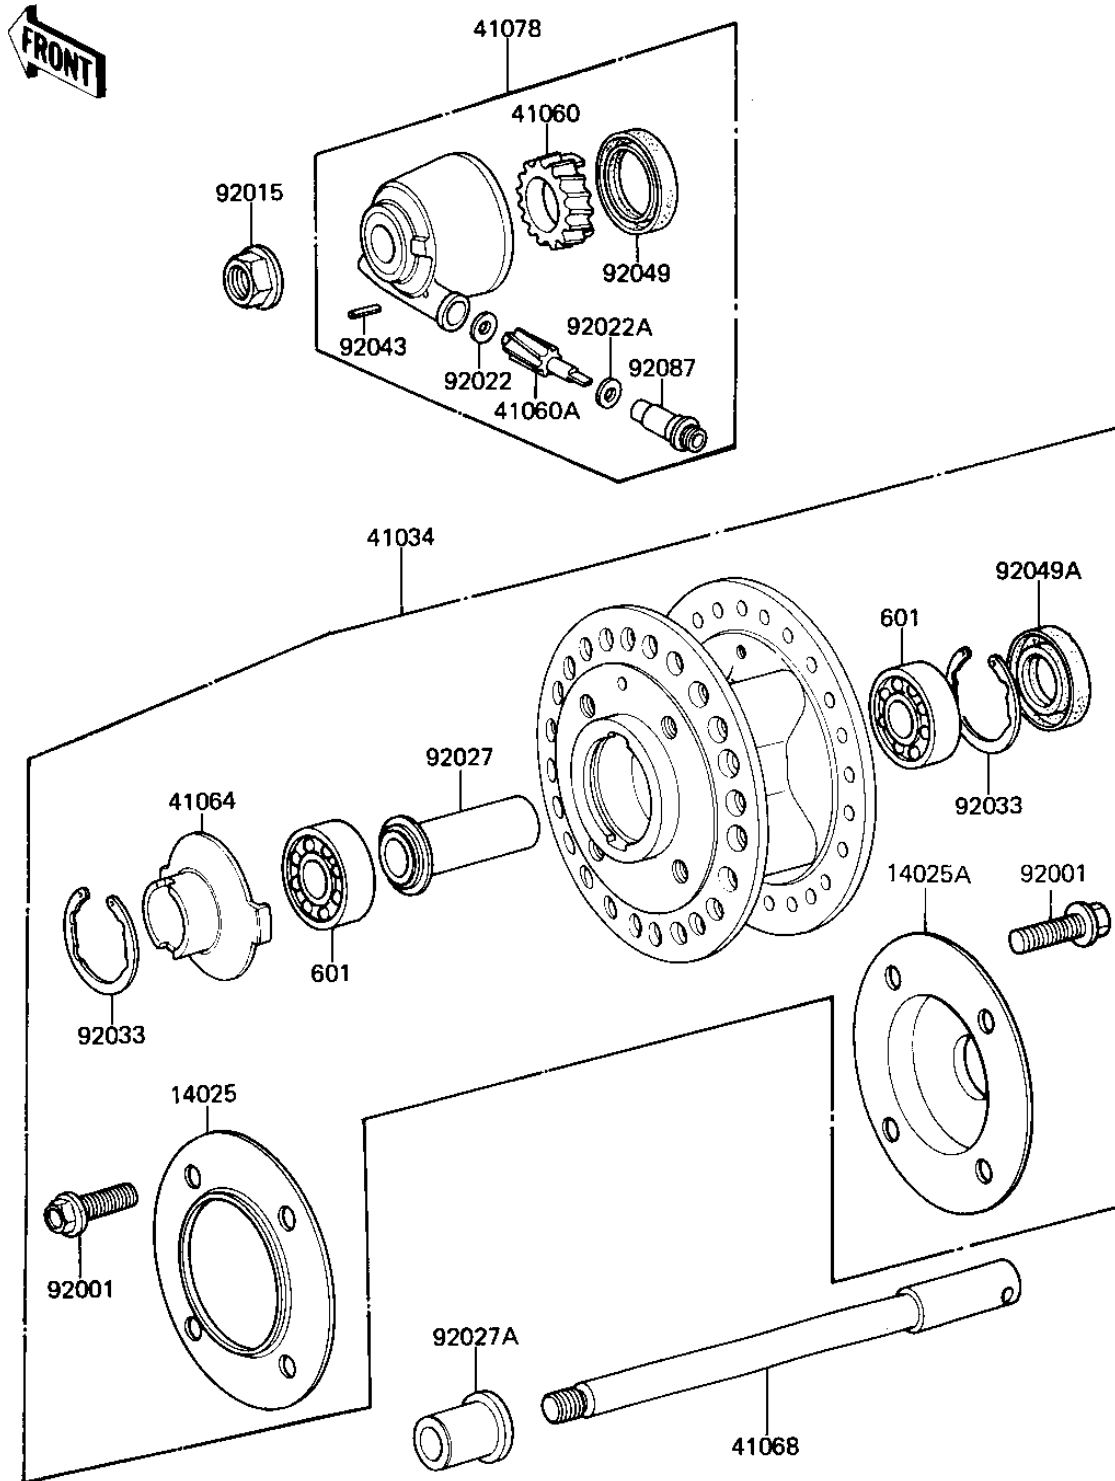

1981 1000 CSR PARTS DIAGRAM

FRONT HUB

1981 1000 CSR PARTS LIST

FRONT HUB

ITEM NAME	PART NUMBER	QUANTITY
COVER,DUST,LH (Ref # 14025)	14025-1277	1
COVER,FRONT HUB,RH (Ref # 14025A)	14025-1278	1
DRUM-ASSY,FR BRK (Ref # 41034)	41034-1034	1
GEAR,SPEEDOMETER (Ref # 41060)	41059-026	1
PINION,SPEEDOMETER,9T (Ref # 41060A)	41060-1016	1
RECEIVER,SPEEDOMETER (Ref # 41064)	41064-1006	1
AXLE,FRONT,L=204M/M (Ref # 41068)	41068-1009	1
GEAR BOX ASSY, (Ref # 41078)	41078-1013	1
BOLT,HEX HEAD,10X30 (Ref # 92001)	92001-1173	1
NUT,14MM (Ref # 92015)	92015-1407	1
WASHER THRST SPD PINI (Ref # 92022)	41063-001	2
COLLAR,FR HUB L=55M/M (Ref # 92027)	92027-1223	1
COLLAR,FR AXLE L=30MM (Ref # 92027A)	92027-1225	1
CIRCLIP,42MM (Ref # 92033)	92033-1041	1
PIN,SPRING (Ref # 92043)	41082-001	1
OIL SEAL,BJN30427-C3 (Ref # 92049)	92049-1057	1
OIL SEAL,AG1144AO (Ref # 92049A)	92049-1058	1
BUSHING,METER GEAR (Ref # 92087)	92087-1002	1
UNAVAILABLE IN PRICE BOOK (Ref # 601)	601B63022	1