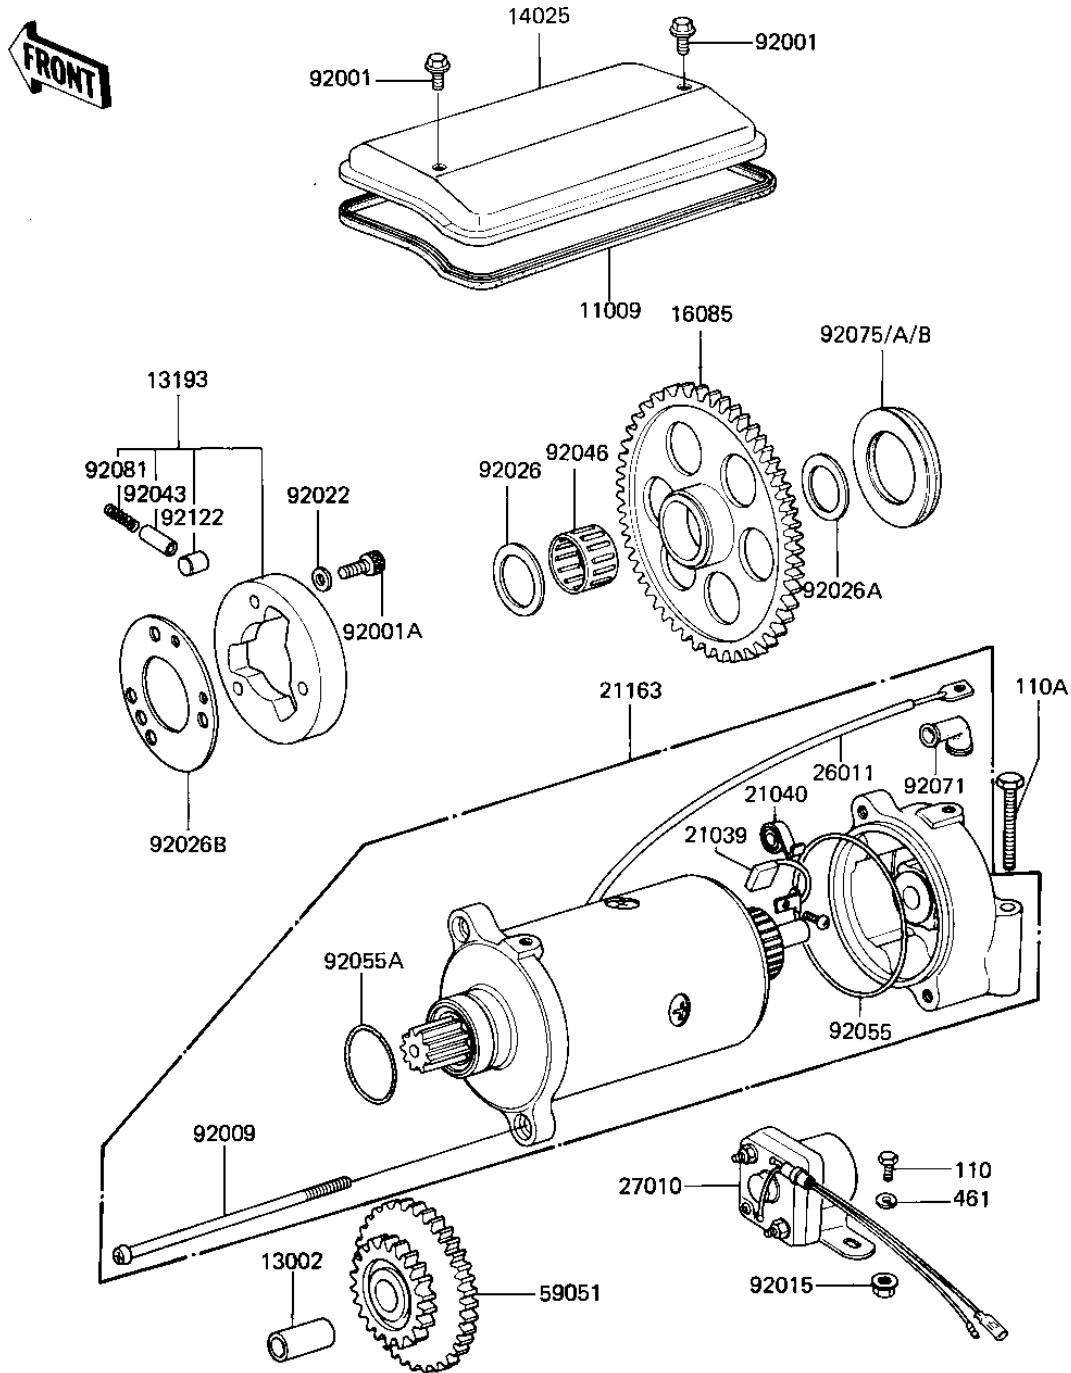

## 1981 1000 CSR PARTS DIAGRAM

STARTER MOTOR/STARTER CLUTCH (KZ1000-M1)

E1840-0005

## 1981 1000 CSR PARTS LIST

STARTER MOTOR/STARTER CLUTCH (KZ1000-M1)

ITEM NAME	PART NUMBER	QUANTITY
GASKET,START MOTOR CV (Ref # 11009)	21166-001	1
PIN-PISTON (Ref # 13002)	13002-007	1
CLUTCH ASSY,STARTING (Ref # 13193)	13193-1006	1
COVER (Ref # 14025)	14025-1245	1
GEAR,STARTING CLUTCH (Ref # 16085)	16085-1012	1
CARBON BRUSH (Ref # 21039)	21039-003	1
SPRING,CARBON BRUSH (Ref # 21040)	21040-003	1
STARTER-ELECTRIC (Ref # 21163)	21163-1143	1
WIRE-LEAD,STARTER MTR (Ref # 26011)	26011-1125	1
SWITCH,MAGNETIC (Ref # 27010)	27010-1047	1
GEAR,STARTING MOTOR (Ref # 59051)	21167-002	1
BOLT,6X10 (Ref # 92001)	92001-1151	1
BOLT (Ref # 92001A)	120P0816	1
SCREW,PAN HEAD,6X110 (Ref # 92009)	21015-005	1
NUT-6MM (Ref # 92015)	92015-1078	1
WASHER,PLAIN (Ref # 92022)	92022-1108	1
SPACER (Ref # 92026)	92026-1031	1
SPACER (Ref # 92026A)	92026-1033	1
PLATE,CLUTCH STARTER (Ref # 92026B)	92026-112	1
PIN (Ref # 92043)	92043-087	1
BEARING,NEEDLE,K25302 (Ref # 92046)	92046-1022	1
"O" RING,STARTING MTR (Ref # 92055)	21027-003	1
"O" RING,STARTING MTR (Ref # 92055A)	21027-004	1
GROMMET,CORD (Ref # 92071)	21017-017	1
DAMPER RUBBER,6.3T (Ref # 92075)	92075-1129	1
DAMPER RUBBER,7.3T (Ref # 92075A)	92075-1130	1
DAMPER RUBBER,8.3T (Ref # 92075B)	92075-1131	1
SPRING (Ref # 92081)	92081-110	1
PIN (Ref # 92122)	92122-001	1

## 1981 1000 CSR PARTS LIST

STARTER MOTOR/STARTER CLUTCH (KZ1000-M1)

ITEM NAME	PART NUMBER	QUANTITY
BOLT-UPSET,6X12 (Ref # 110)	112G0612	1
BOLT,EXCLUSIVE (Ref # 110A)	92001-1456	1
WASHER SPRING 6MM (Ref # 461)	461F0600	1