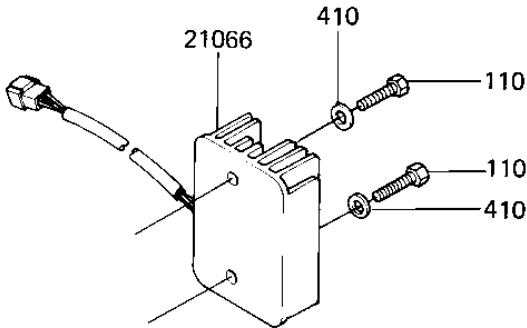

1981 1000 CSR PARTS DIAGRAM

GENERATOR/REGULATOR

1981 1000 CSR PARTS LIST

GENERATOR/REGULATOR

ITEM NAME	PART NUMBER	QUANTITY
STATOR (Ref # 21003)	21003-1040	1
ROTOR (Ref # 21007)	21007-1036	1
REGULATOR-VOLTAGE (Ref # 21066)	21066-1018	1
BOLT,12X40 (Ref # 92001)	92001-1146	1
CLAMP (Ref # 92037)	92037-1214	1
BOLT-UPSET 6X14 (Ref # 110)	112B0614	1
BOLT,SOCKET,6X30 (Ref # 120)	120P0630	1
SCREW PAN HEAD 5X12 (Ref # 220)	220B0512	1
WASHER PLAIN 6MM (Ref # 411)	411B0600	1
WASHER SPRING 5MM (Ref # 461)	461F0500	1