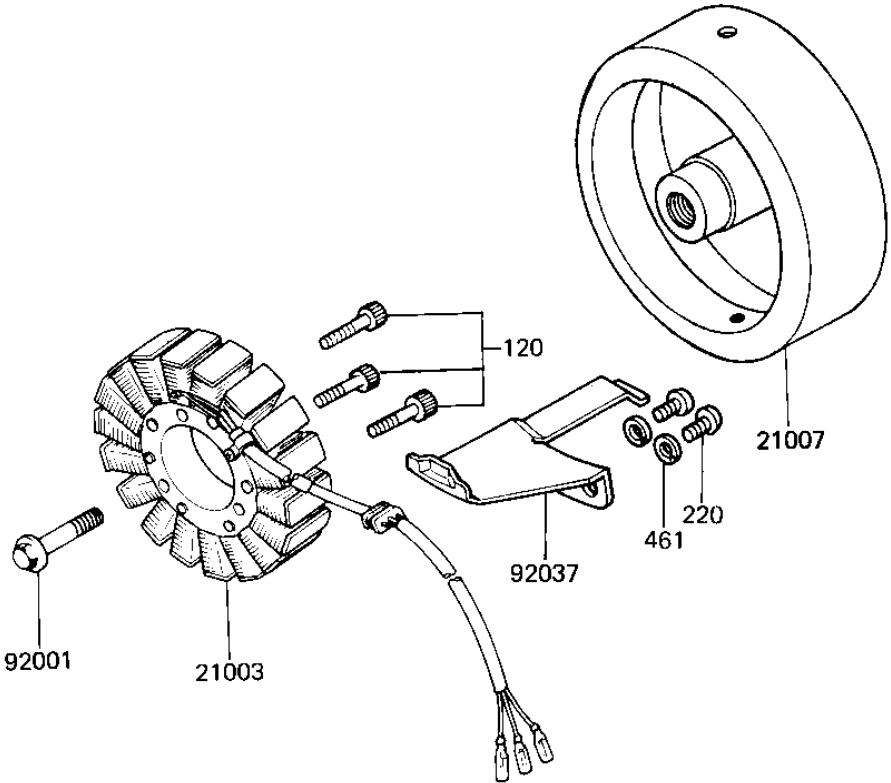

1981 1000 CSR PARTS DIAGRAM

GENERATOR/REGULATOR

1981 1000 CSR PARTS LIST

GENERATOR/REGULATOR

ITEM NAME	PART NUMBER	QUANTITY
STATOR (Ref # 21003)	21003-1040	1
ROTOR (Ref # 21007)	21007-1036	1
REGULATOR-VOLTAGE (Ref # 21066)	21066-1018	1
BOLT,12X40 (Ref # 92001)	92001-1146	1
CLAMP (Ref # 92037)	92037-1214	1
BOLT-UPSET 6X14 (Ref # 110)	112B0614	1
BOLT,SOCKET,6X30 (Ref # 120)	120P0630	1
SCREW PAN HEAD 5X12 (Ref # 220)	220B0512	1
WASHER PLAIN 6MM (Ref # 411)	411B0600	1
WASHER SPRING 5MM (Ref # 461)	461F0500	1