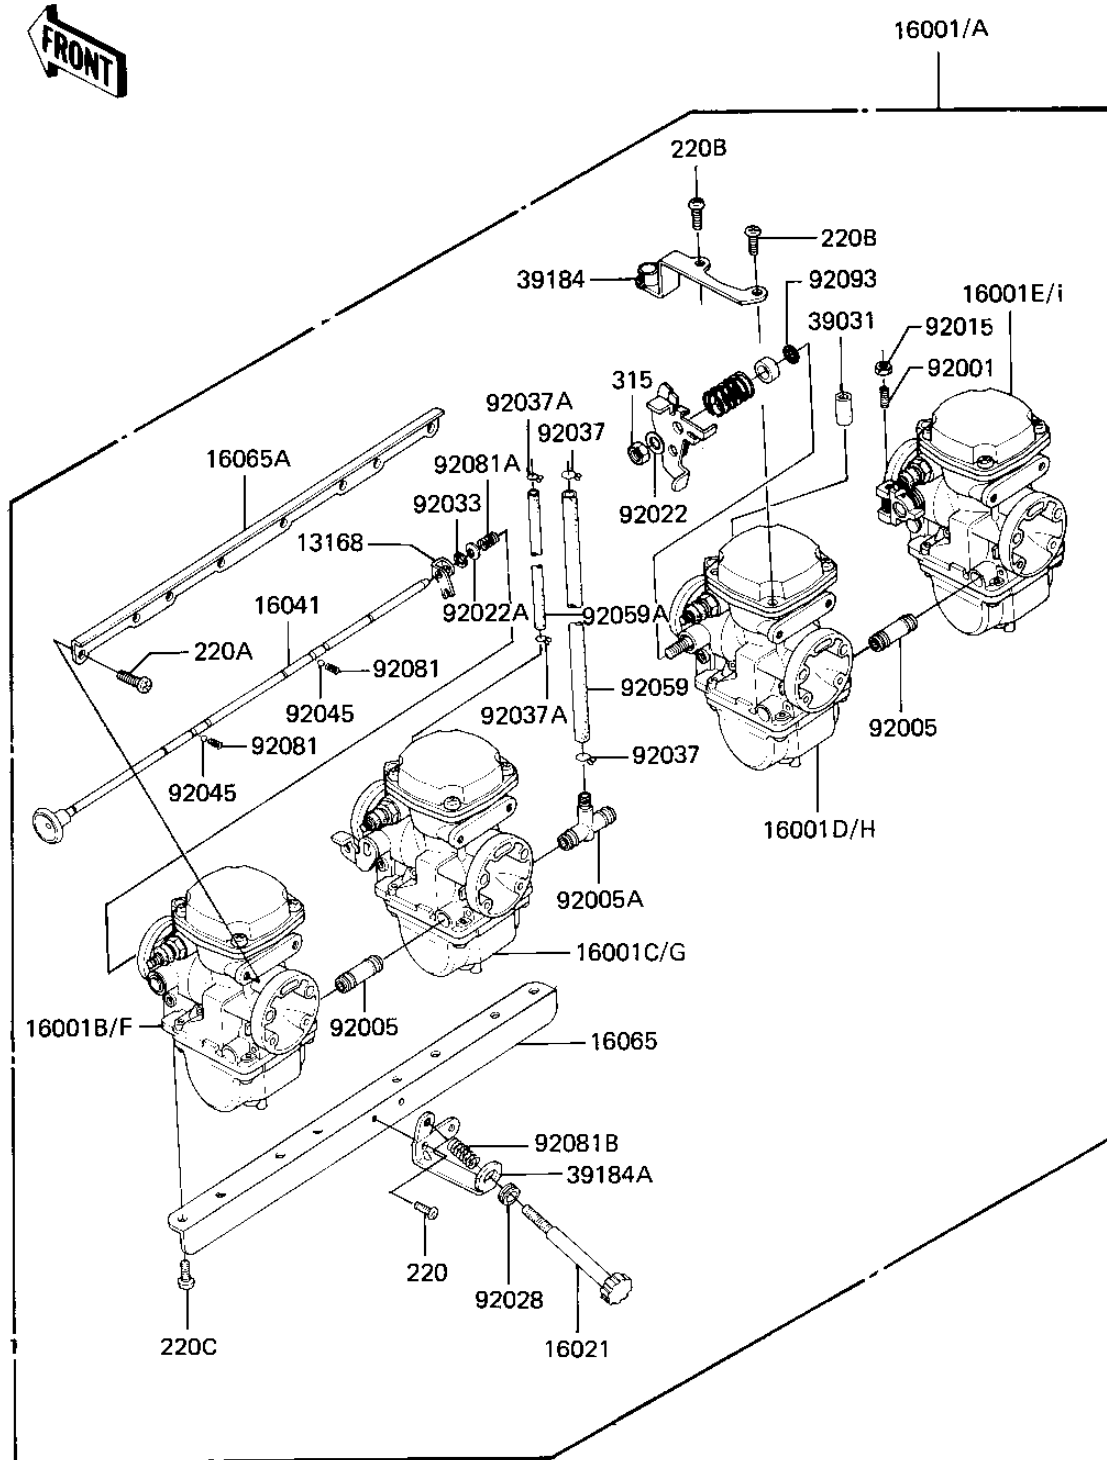

## 1981 1000 CSR PARTS DIAGRAM

CARBURETOR ASSY

## 1981 1000 CSR PARTS LIST

### CARBURETOR ASSY

ITEM NAME	PART NUMBER	QUANTITY
LEVER,CHOCK (Ref # 13168)	13168-1091	1
CARBURETOR ASSY (Ref # 16001)	16001-1358	1
CARBURETOR (Canada) (Ref # 16001A)	16001-1359	1
CARBURETOR,LH,OUTSIDE (Ref # 16001B)	16001-1436	1
CARBURETOR,LH,INSIDE (Ref # 16001C)	16001-1437	1
CARBURETOR,RH,INSIDE (Ref # 16001D)	16001-1438	1
CARBURETOR,RH,OUTSIDE (Ref # 16001E)	16001-1439	1
CARBURETOR,LH,OUTSIDE (Canada) (Ref # 16001F)	16001-1440	1
CARBURETOR,LH,INSIDE (Canada) (Ref # 16001G)	16001-1441	1
CARBURETOR,RH,INSIDE (Canada) (Ref # 16001H)	16001-1442	1
CARBURETOR,RH,OUTSIDE (Canada) (Ref # 16001I)	16001-1443	1
SCREW-THROTTLE STOP (Ref # 16021)	16021-1035	1
SHAFT-CARBURETOR,CHOC (Ref # 16041)	16041-1024	1
HOLDER-CARBURETOR,LWR (Ref # 16065)	16065-1043	1
HOLDER-CARBURETOR,UPP (Ref # 16065A)	16065-1044	1
CAP-END (Ref # 39031)	39031-1009	1
BRACKET-ASSY,THROTTLE (Ref # 39184)	39184-1006	1
BRACKET-ASSY,IDLING A (Ref # 39184A)	39184-1007	1
BOLT,ADJUSTING (Ref # 92001)	92001-1447	1
FITTING,FUEL (Ref # 92005)	92005-1035	1
FITTING,FUEL (Ref # 92005A)	92005-1036	1
NUT,THROTTLE VLV ADST (Ref # 92015)	92015-1119	1
WASHER,LOCK (Ref # 92022)	92022-1191	1
WASHER,SPRING (Ref # 92022A)	92022-1255	1
BUSHING (Ref # 92028)	92028-1071	1
RING-SNAP,E (Ref # 92033)	92033-1066	1
CLAMP,HOSE (Ref # 92037)	92037-1184	1
CLAMP,BREATHER HOSE (Ref # 92037A)	92037-174	1
BALL,STEEL,1/8" (Ref # 92045)	600A0400	1

### CARBURETOR ASSY

ITEM NAME	PART NUMBER	QUANTITY
TUBE,7.5X12.5X250 (Ref # 92059)	92059-1187	1
TUBE,5X9X150 (Ref # 92059A)	92059-1188	1
SPRING,FAST IDLE SHFT (Ref # 92081)	92081-1260	1
SPRING,CHOCK SHAFT (Ref # 92081A)	92081-1364	1
SPRING,IDLING ADJUST (Ref # 92081B)	92081-1377	1
OIL SEAL (Ref # 92093)	92093-1027	1
UNAVAILABLE IN PRICE BOOK (Ref # 220)	22080508A	1
SCREW PAN HEAD 5X10 (Ref # 220A)	220B0510	1
SCREW-PAN-CROS (Ref # 220B)	220B0514	1
SCREW PAN HEAD 6X14 (Ref # 220C)	220B0614	1
NUT,8 M/M (Ref # 315)	315G0800	1