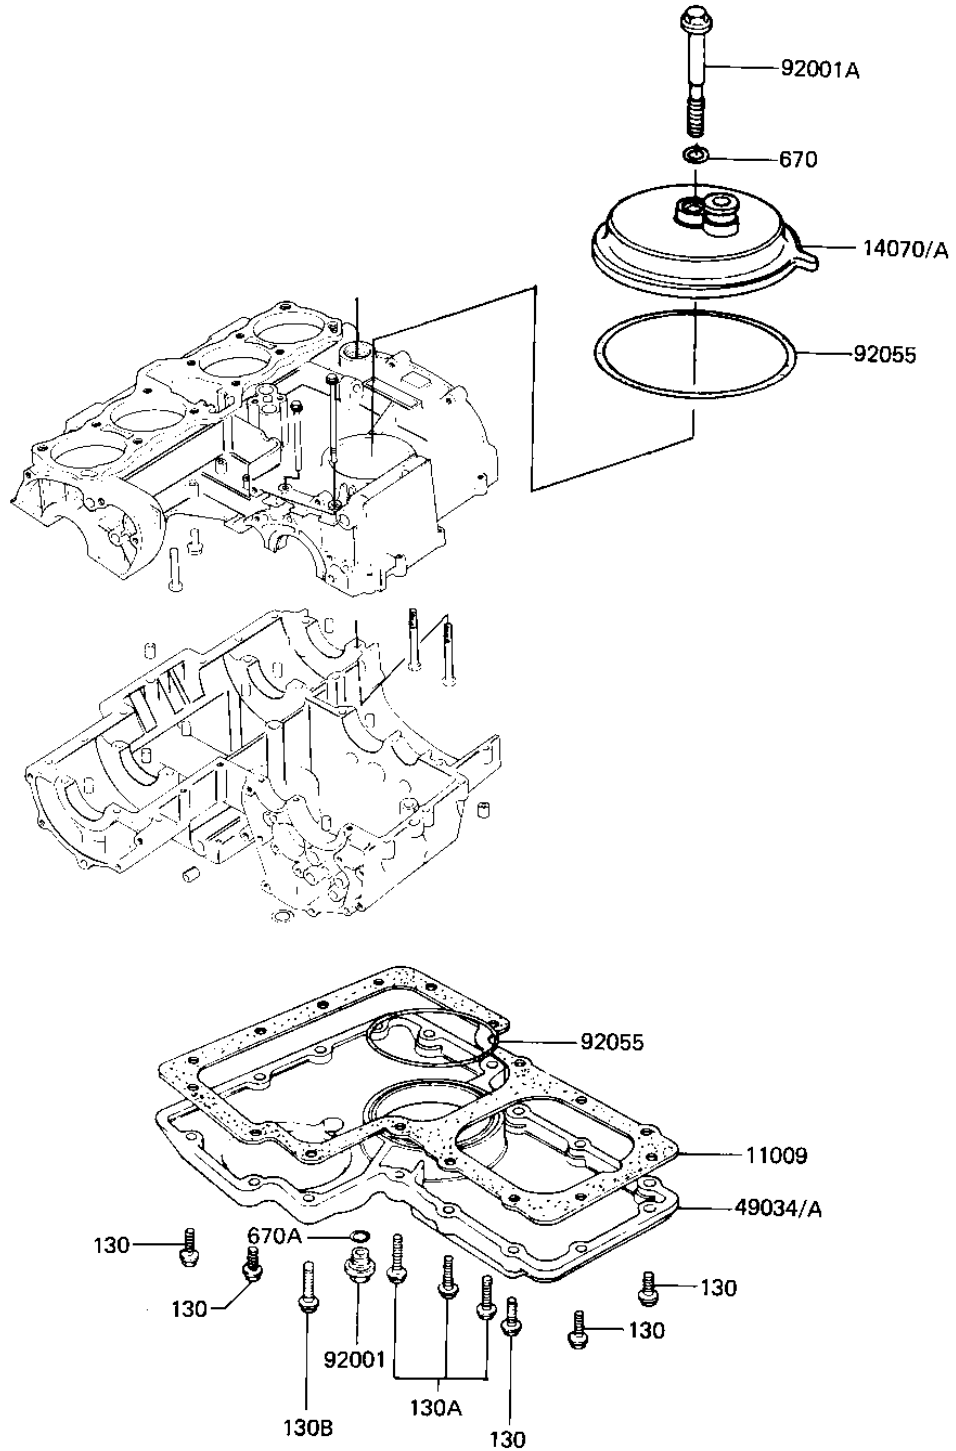

## 1981 1000 CSR PARTS DIAGRAM

BREATHER COVER/OIL PAN

E1432-0008

## 1981 1000 CSR PARTS LIST

### BREATHER COVER/OIL PAN

ITEM NAME	PART NUMBER	QUANTITY
GASKET,OIL PAN (Ref # 11009)	11060-1074	1
BODY-BREATHER (Ref # 14070)	14070-1008	1
PAN-OIL (Ref # 49034)	49034-5020	2
UNAVAILABLE IN PRICE BOOK (Ref # 92001)	92001-11B3	1
BOLT,HEX HEAD,8X72 (Ref # 92001A)	92003-107	1
"O" RING,91MM (Ref # 92055)	92055-052	1
BOLT,FLANGED,6X25 (Ref # 130)	130G0625	1
BOLT,FLANGED,6X35 (Ref # 130A)	130H0635	1
BOLT,FLANGED,6X45 (Ref # 130B)	130G0645	1
"O" RING,8MM (Ref # 670)	670B1508	1
"O" RING,22MM (Ref # 670A)	670B2022	1