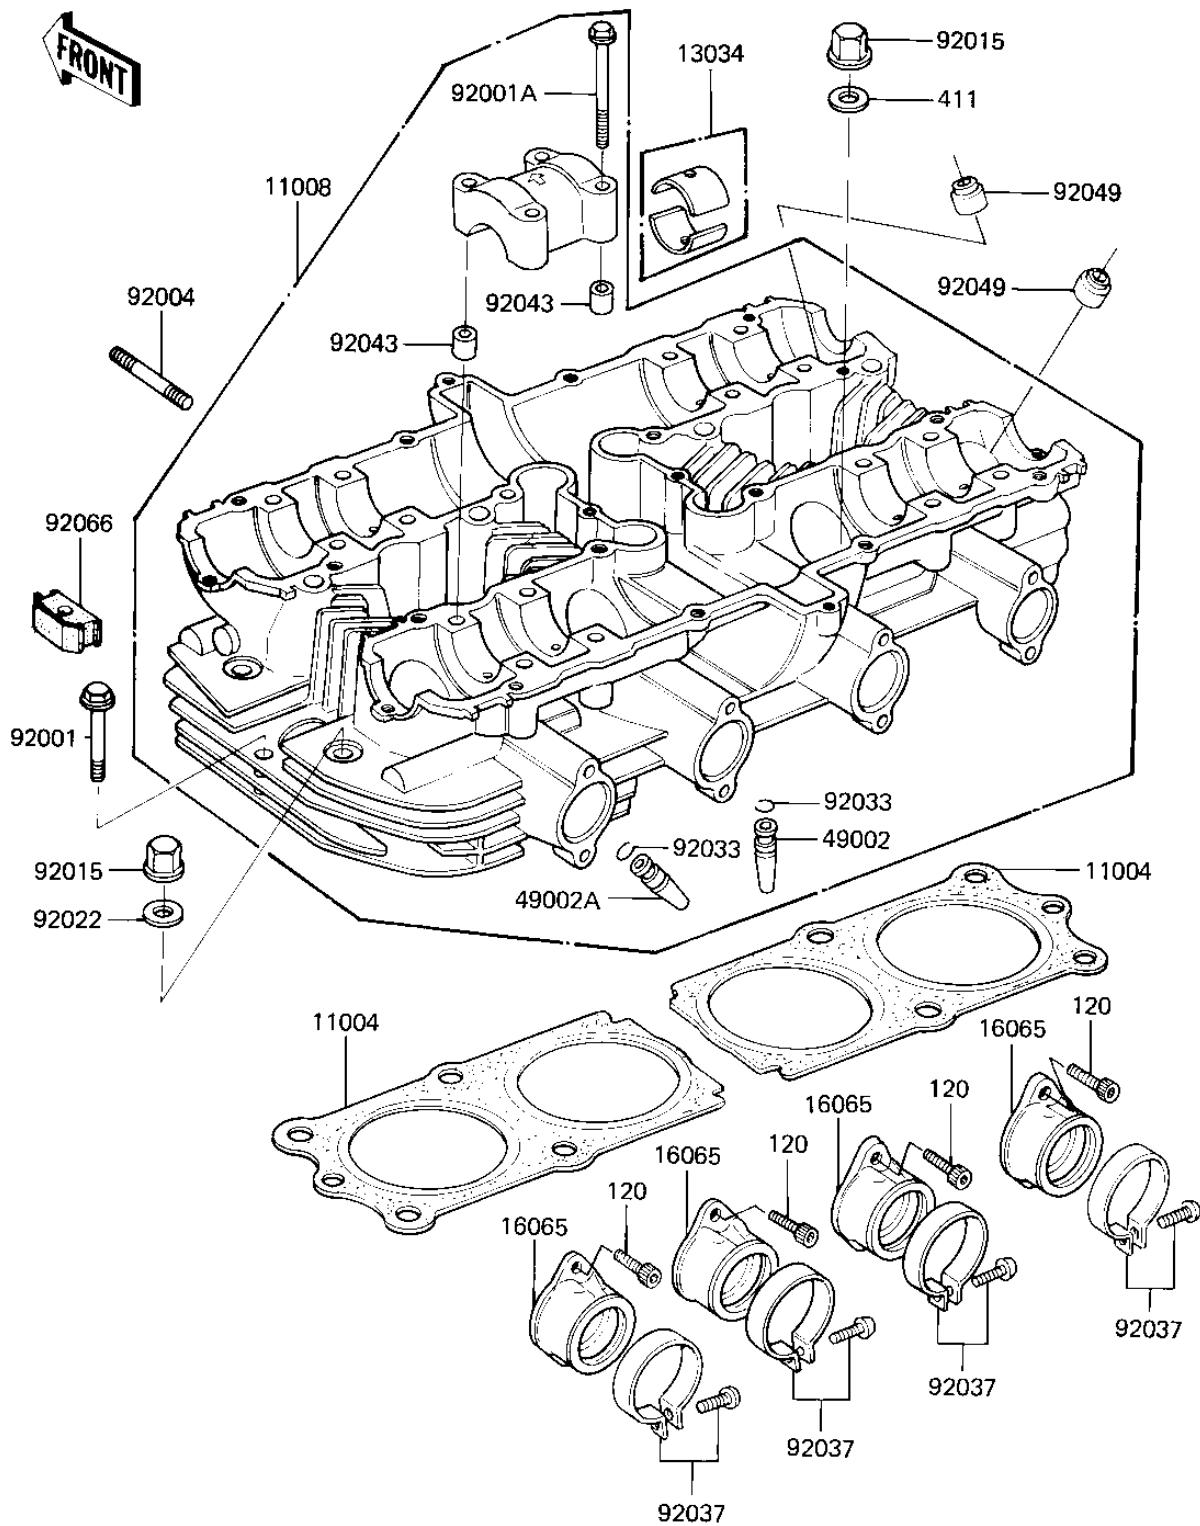

1981 1000 CSR PARTS DIAGRAM

CYLINDER HEAD

1981 1000 CSR PARTS LIST

CYLINDER HEAD

ITEM NAME	PART NUMBER	QUANTITY
GASKET-HEAD (Ref # 11004)	11004-1222	1
HEAD-COMP-CYLINDER (Ref # 11008)	11008-1025	1
BUSHING,CAMSHAFT (Ref # 13034)	13034-030	1
HOLDER-CARBURETOR (Ref # 16065)	16065-1135	1
GUIDE,INLET VALVE (Ref # 49002)	12013-009	1
GUIDE,EXHAUST VALVE (Ref # 49002A)	49002-1002	1
BOLT,HEX HEAD,6X45 (Ref # 92001)	92003-092	1
BOLT,6X43 (Ref # 92001A)	92002-1881	1
STUD,8X30 (Ref # 92004)	92004-1069	1
NUT,CYLINDER HEAD (Ref # 92015)	92015-076	1
WASHER,10.5X22X1.6 (Ref # 92022)	92022-1005	1
CIRCLIP-VALVE (Ref # 92033)	92036-023	1
CLAMP,53M/M (Ref # 92037)	92037-201	1
PIN-DOWEL (Ref # 92043)	92042-007	1
OIL SEAL,RV37129.5 (Ref # 92049)	92049-016	1
PLUG,CYLNDR HD COVER (Ref # 92066)	92066-1106	1
BOLT-SOCKET,6X16,BLAC (Ref # 120)	120S0616	1
WASHER PLAIN 10MM (Ref # 411)	411B1000	1