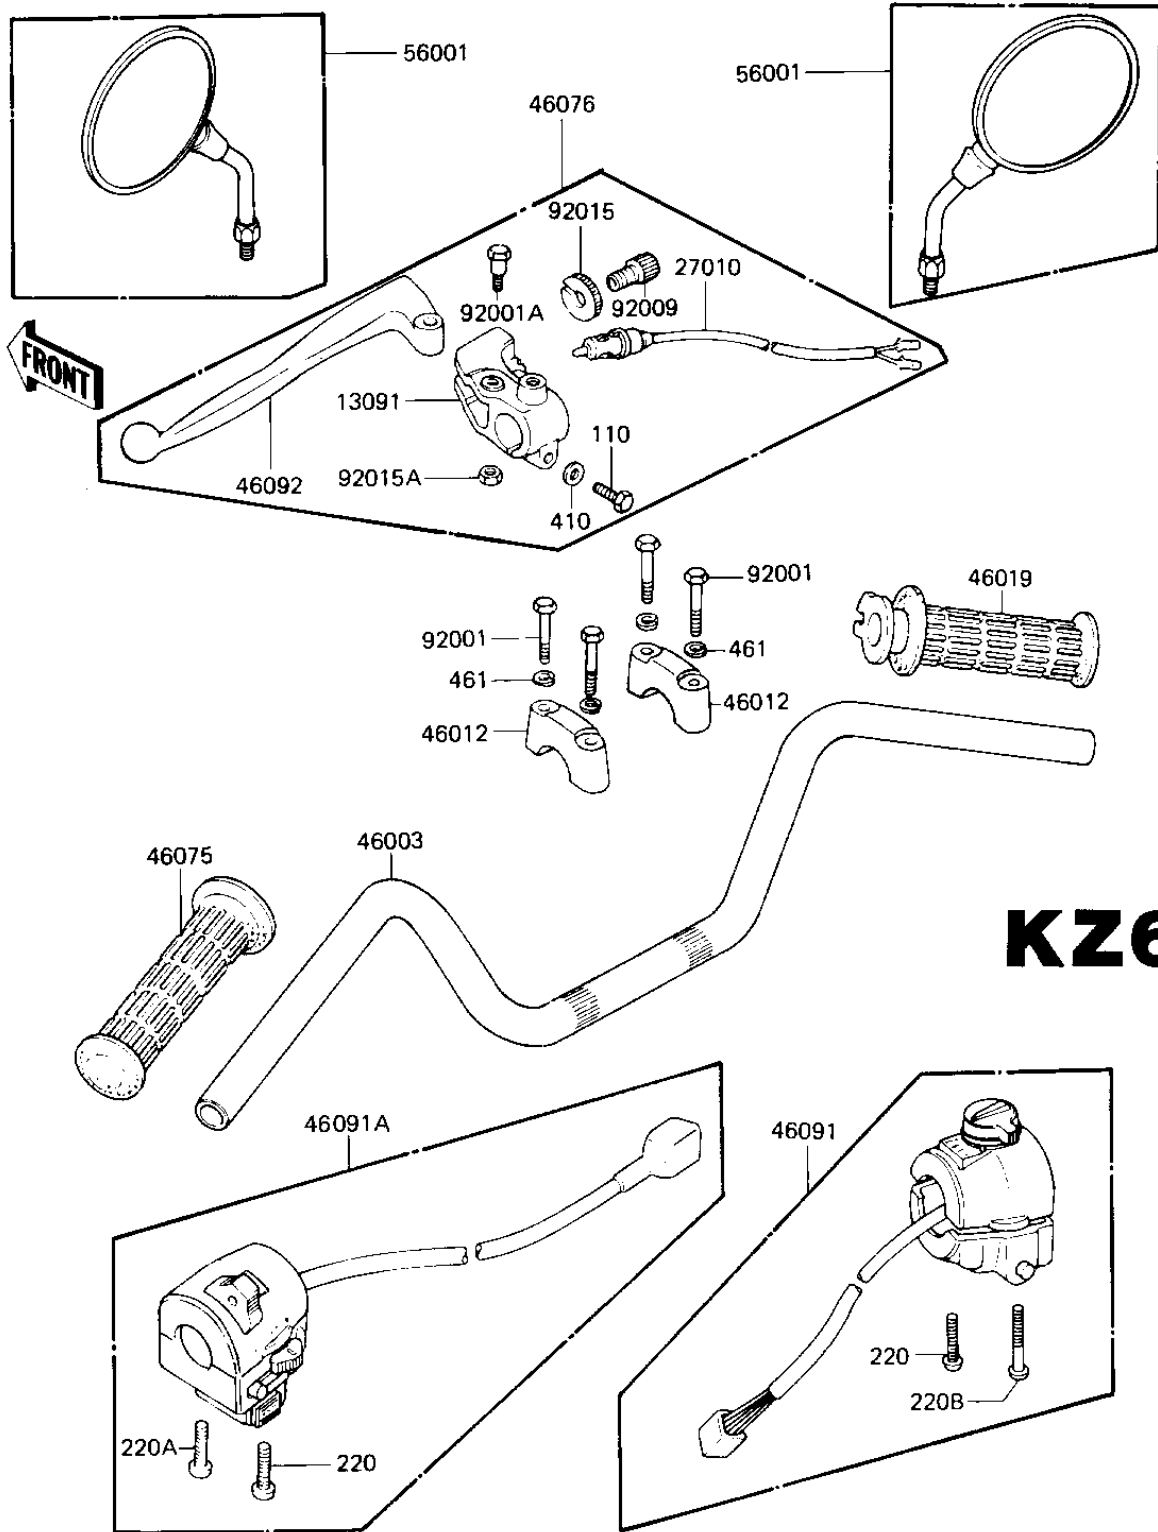

1981 650 CSR PARTS DIAGRAM

HANDLEBAR (KZ650-H1)

1981 650 CSR PARTS LIST

HANDLEBAR (KZ650-H1)

ITEM NAME	PART NUMBER	QUANTITY
HOLDER,CLUTCH LEVER (Ref # 13091)	46094-019	1
SWITCH,CLUTCH (Ref # 27010)	27043-002	1
HANDLEBAR (Ref # 46003)	46003-1047	1
HOLDER-HANDLEBAR (Ref # 46012)	46012-008	1
GRIP ASSY,THROTTLE (Ref # 46019)	46019-038	1
RUBBER,L.H GRIP (Ref # 46075)	46075-028	1
LEVER ASSY,CLUTCH (Ref # 46076)	46076-054	1
HOUSING-ASSY-CONTROL (Ref # 46091)	46091-1121	1
HOUSING-ASSY-CONTROL (Ref # 46091A)	46091-1162	1
LEVER,CLUTCH (Ref # 46092)	46092-023	1
MIRROR-ASSY (Ref # 56001)	56001-1340	1
BOLT 8X38 (Ref # 92001)	92001-1405	1
BOLT,HEX HEAD (Ref # 92001A)	92007-047	1
SCREW CABLE ADJUST (Ref # 92009)	46055-003	1
NUT,CABLE ADJUST NUT (Ref # 92015)	46056-007	1
NUT (Ref # 92015A)	92019-008	1
BOLT HEX HEAD 6X25 (Ref # 110)	110N0625	1
SCREW PAN HEAD 5X30 (Ref # 220)	220B0530	1
SCREW-PAN-CROS (Ref # 220A)	220B0535	1
SCREW-PAN-CROS (Ref # 220B)	220B0540	1
WASHER PLAIN 6MM (Ref # 410)	410B0600	1
WASHER SPRING 8MM (Ref # 461)	461F0800	1