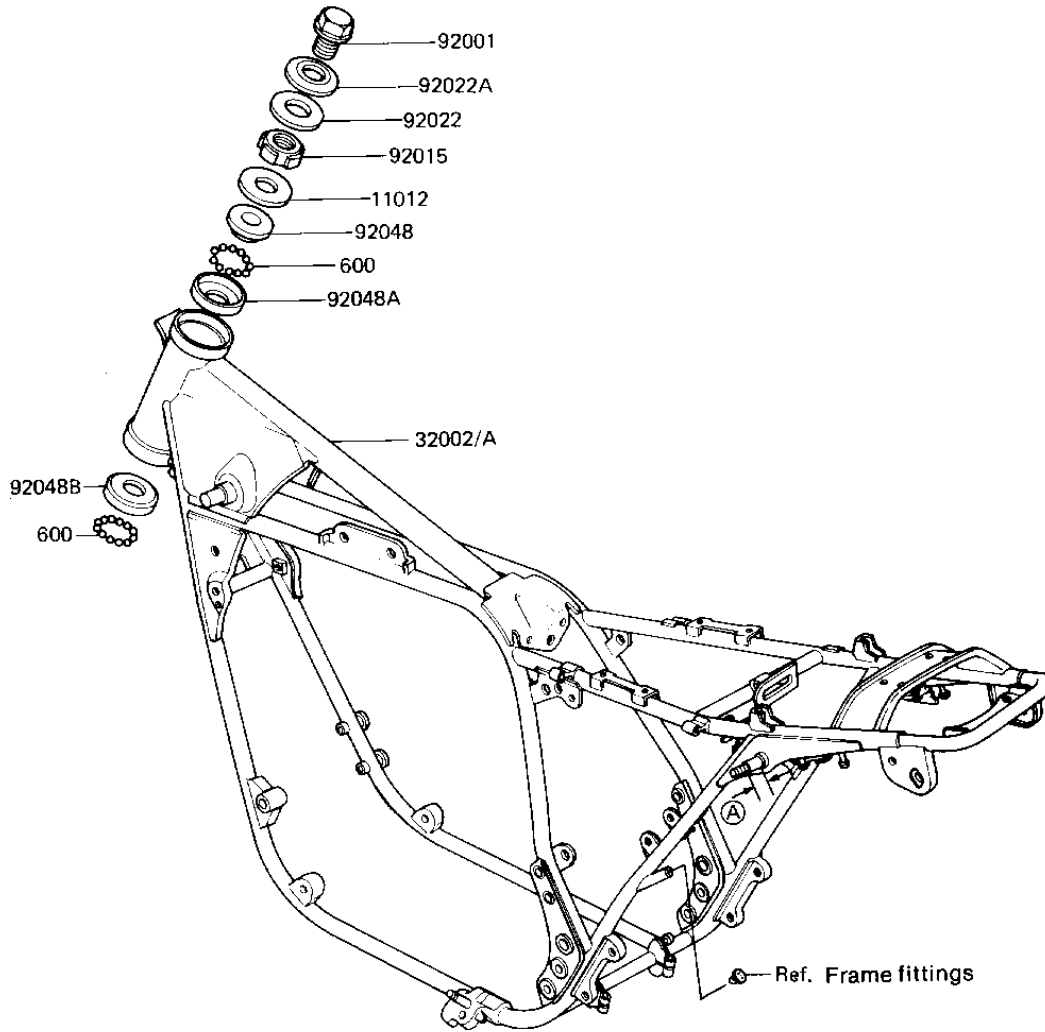

## 1981 650 CSR PARTS DIAGRAM

FRAME ('81-'82 H1/H2)

F2120-0055

## 1981 650 CSR PARTS LIST

FRAME ('81-'82 H1/H2)

ITEM NAME	PART NUMBER	QUANTITY
CAP, STEERING STEM (Ref # 11012)	46098-016	1
FRAME-COMP (Ref # 32002)	32002-1380	1
BOLT,STEERG STEM HEAD (Ref # 92001)	92007-031	1
NUT STEERING STEM LCK (Ref # 92015)	92090-007	1
WASHER,WAVE (Ref # 92022)	46100-003	1
WASHER,STEERG STM HD (Ref # 92022A)	92022-230	1
CONE,STRNG STM BRNG (Ref # 92048)	92047-011	1
RACE STRNG STEM BERNG (Ref # 92048A)	92048-006	1
RACE,STRNG STM BRNG (Ref # 92048B)	92048-008	1
BALL STEEL 1/4' (Ref # 600)	600A0800	1