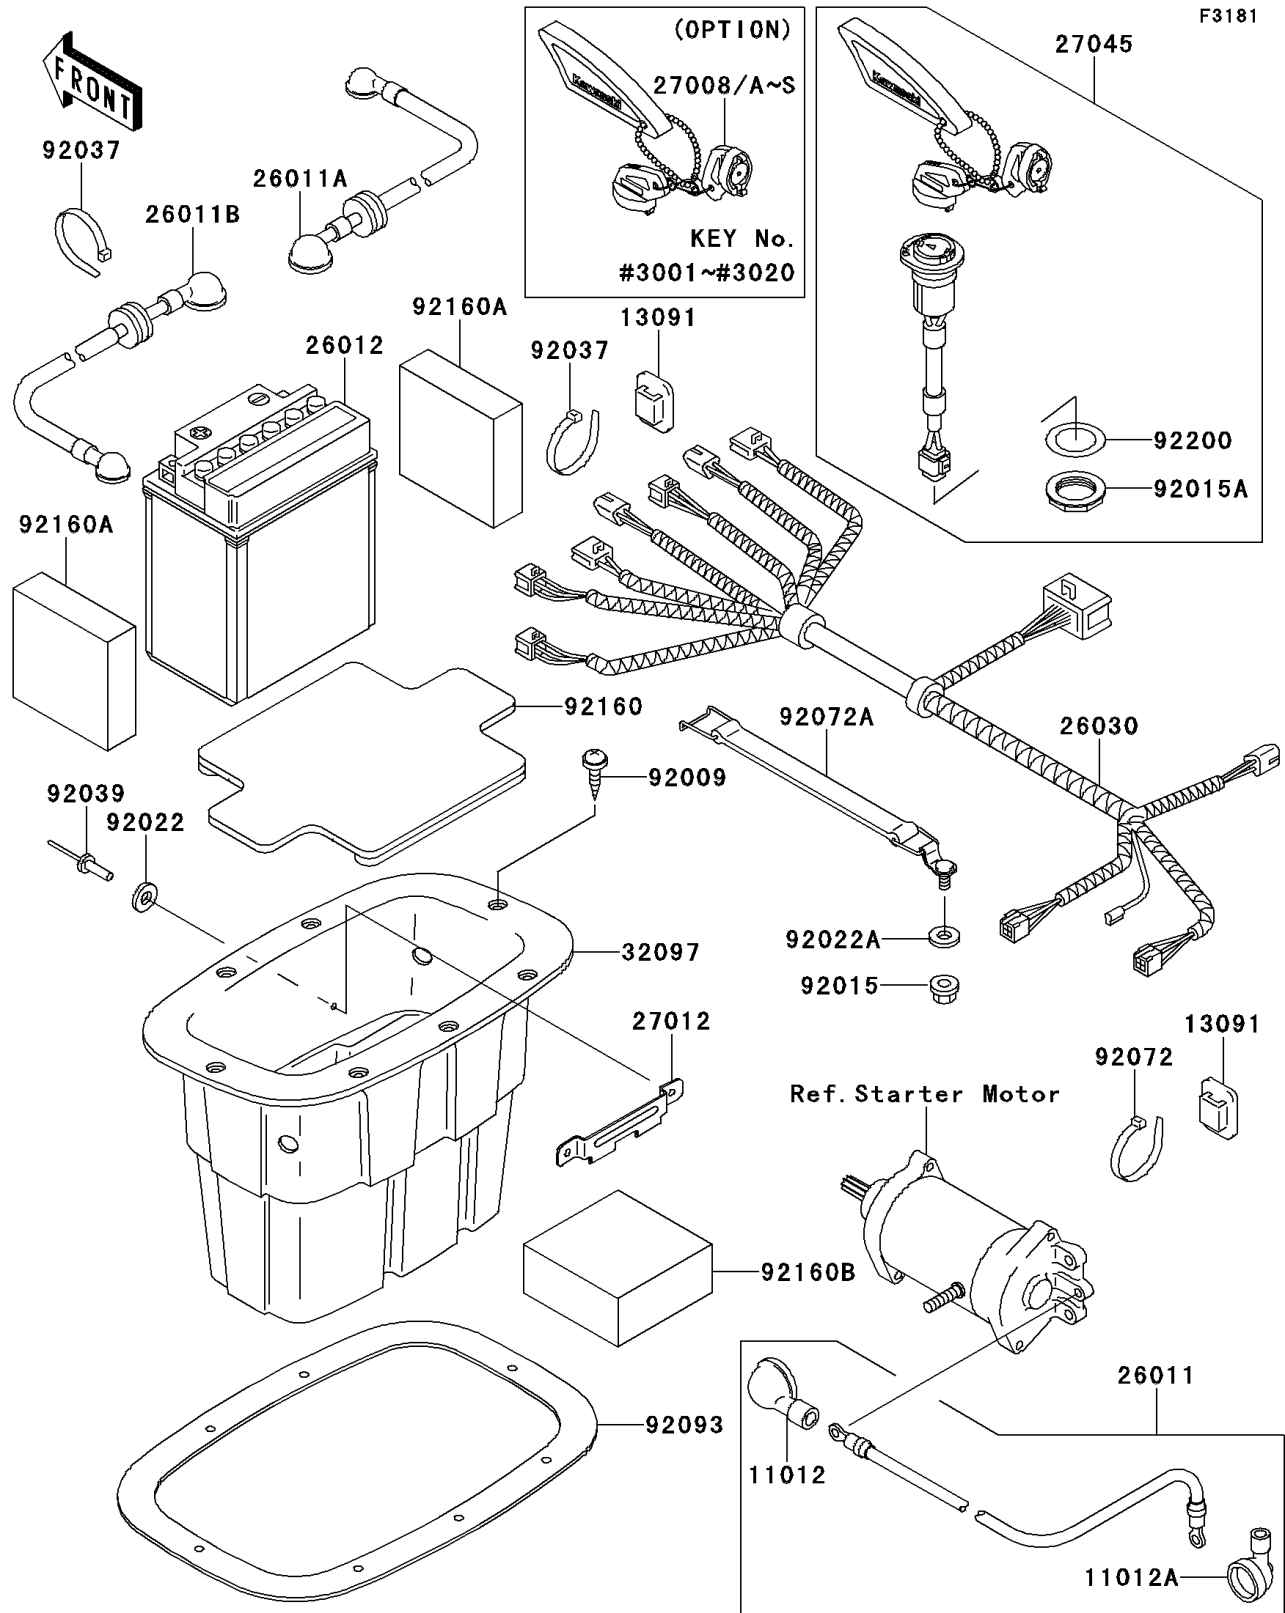

1997 JET SKI® 1100 STX® PARTS DIAGRAM

Electrical Equipment

1997 JET SKI® 1100 STX® PARTS LIST

Electrical Equipment

ITEM NAME	PART NUMBER	QUANTITY
CAP (Ref # 11012)	11012-3004	1
CAP,LEAD WIRE (Ref # 11012A)	11012-3726	1
HOLDER,BAND (Ref # 13091)	13091-3764	1
WIRE-LEAD,RELAY-STARTER (Ref # 26011)	26011-3797	1
WIRE-LEAD,BATTERY(-)-STARTER (Ref # 26011A)	26011-3843	1
WIRE-LEAD,BATTERY(+)-RELAY (Ref # 26011B)	26011-3844	1
BATTERY,YTX20L-BS,12V 18AH (Ref # 26012)	26012-3725	1
HARNESS,MAIN (Ref # 26030)	26030-3707	1
KEY-LOCK,MAGNETIC SW,#3001 (Ref # 27008)	27008-3745	1
KEY-LOCK,MAGNETIC SW,#3002 (Ref # 27008A)	27008-3746	1
KEY-LOCK,MAGNETIC SW,#3003 (Ref # 27008B)	27008-3747	1
KEY-LOCK,MAGNETIC SW,#3004 (Ref # 27008C)	27008-3748	1
KEY-LOCK,MAGNETIC SW,#3005 (Ref # 27008D)	27008-3749	1
KEY-LOCK,MAGNETIC SW,#3006 (Ref # 27008E)	27008-3750	1
KEY-LOCK,MAGNETIC SW,#3007 (Ref # 27008F)	27008-3751	1
KEY-LOCK,MAGNETIC SW,#3008 (Ref # 27008G)	27008-3752	1
KEY-LOCK,MAGNETIC SW,#3009 (Ref # 27008H)	27008-3753	1
KEY-LOCK,MAGNETIC SW,#3010 (Ref # 27008I)	27008-3754	1
KEY-LOCK,MAGNETIC SW,#3011 (Ref # 27008J)	27008-3755	1
KEY-LOCK,MAGNETIC SW,#3012 (Ref # 27008K)	27008-3756	1
KEY-LOCK,MAGNETIC SW,#3013 (Ref # 27008L)	27008-3757	1
KEY-LOCK,MAGNETIC SW,#3014 (Ref # 27008M)	27008-3758	1
KEY-LOCK,MAGNETIC SW,#3015 (Ref # 27008N)	27008-3759	1
KEY-LOCK,MAGNETIC SW,#3016 (Ref # 27008O)	27008-3760	1
KEY-LOCK,MAGNETIC SW,#3017 (Ref # 27008P)	27008-3761	1
KEY-LOCK,MAGNETIC SW,#3018 (Ref # 27008Q)	27008-3762	1
KEY-LOCK,MAGNETIC SW,#3019 (Ref # 27008R)	27008-3763	1
KEY-LOCK,MAGNETIC SW,#3020 (Ref # 27008S)	27008-3764	1
HOOK (Ref # 27012)	27012-3796	1