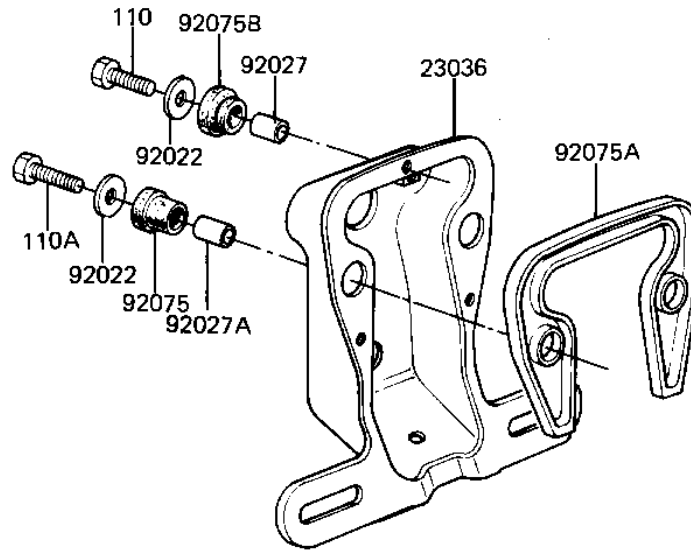

## 1981 550 GP PARTS DIAGRAM

TAILLIGHT

F2720-0046

## 1981 550 GP PARTS LIST

### TAILLIGHT

ITEM NAME	PART NUMBER	QUANTITY
GASKET, TAIL LENS (Ref # 11009)	23028-021	1
TAIL LAMP UNIT (Ref # 23025)	23025-064	1
LENS, TAIL LAMP (Ref # 23026)	23026-034	1
CASE, TAIL LIGHT (Ref # 23027)	23027-041	1
BRACKET, TAIL LAMP (Ref # 23036)	23036-1011	1
WASHER 6.5X20X1.6T (Ref # 92022)	92022-125	1
COLLAR 6.8X10X10.5 (Ref # 92027)	92027-120	1
COLLAR 6.8X10X14.5 (Ref # 92027A)	92027-156	1
BULB, 12V 32/3CP (Ref # 92069)	92069-059	1
DAMPER RUBBER (Ref # 92075)	92075-1092	1
DAMPER RUBBER, TAIL (Ref # 92075A)	92075-1103	1
DAMPER RUBBER (Ref # 92075B)	92075-112	1
BOLT-UPSET, 6X20 (Ref # 110)	112G0620	1
BOLT 6X22 (Ref # 110A)	112B0622	1
SCREW-PAN-CROS (Ref # 220)	220R0460	1