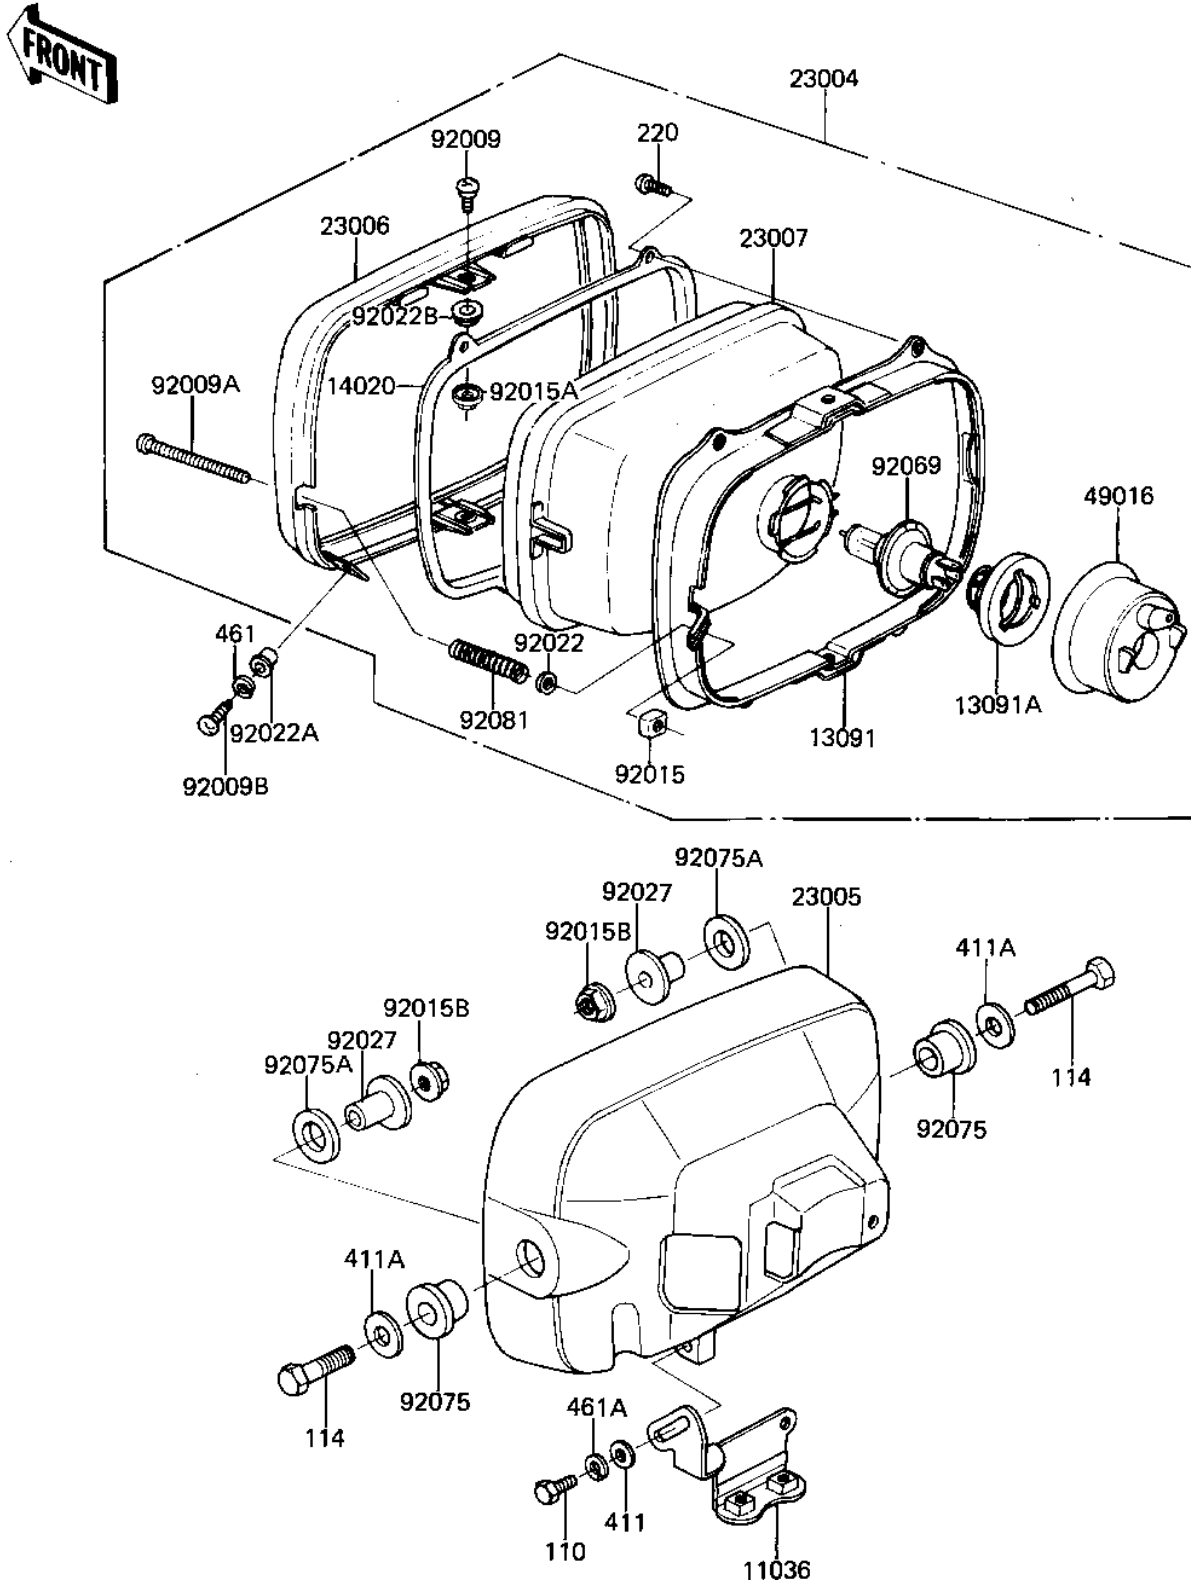

1981 550 GP PARTS DIAGRAM

HEADLIGHT

F2710-0048

1981 550 GP PARTS LIST

HEADLIGHT

ITEM NAME	PART NUMBER	QUANTITY
BRACKET,HEAD LAMP BOD (Ref # 11036)	11036-1132	1
HOLDER,HEAD LAMP MOUN (Ref # 13091)	13091-1035	1
HOLDER,HEAD LAMP SOCK (Ref # 13091A)	13091-1036	1
RETAINER,HEAD LAMP (Ref # 14020)	14020-1005	1
LAMP-HEAD (Ref # 23004)	23004-1075	1
BODY-COMP-HEAD LAMP (Ref # 23005)	23005-1021-21	1
RIM,HEAD LAMP (Ref # 23006)	23006-1005	1
LENS UNIT,HEAD LAMP (Ref # 23007)	23007-1013	1
COVER,HEAD LAMP SOCKE (Ref # 49016)	49016-1023	1
SCREW-PAN HEAD,5X12 (Ref # 92009)	23019-023	1
SCREW,HEAD LAMP LENS (Ref # 92009A)	92009-1047	1
SCREW-PAN HEAD,5MM (Ref # 92009B)	92011-024	1
NUT,4MM (Ref # 92015)	23020-018	1
NUT,HEAD LAMP RIM FIT (Ref # 92015A)	23020-023	1
NUT-8MM (Ref # 92015B)	92015-1143	1
WASHER (Ref # 92022)	23021-004	1
WASHER (Ref # 92022A)	23021-010	1
WASHER-PLAIN,5MM (Ref # 92022B)	23021-012	1
COLLAR,HEAD LAMP FITT (Ref # 92027)	92027-1131	1
BULB,12V-60/55W (Ref # 92069)	92069-1002	1
DAMPER,HEAD LAMP FITT (Ref # 92075)	92075-1109	1
DAMPER,HEAD LAMP FITT (Ref # 92075A)	92075-1110	1
SPRING,HEAD LAMP LENS (Ref # 92081)	92081-1103	1
BOLT-UPSET,6X12 (Ref # 110)	112G0612	1
BOLT (Ref # 114)	114G0836	1
SCREW PAN HEAD 3X8 (Ref # 220)	220B0308	1
WASHER PLAIN 6MM (Ref # 411)	411B0600	1
WASHER PLAIN 8MM (Ref # 411A)	411B0800	1
WASHER SPRING 5MM (Ref # 461)	461F0500	1

1981 550 GP PARTS LIST

HEADLIGHT

ITEM NAME	PART NUMBER	QUANTITY
WASHER SPRING 6MM (Ref # 461A)	461F0600	1