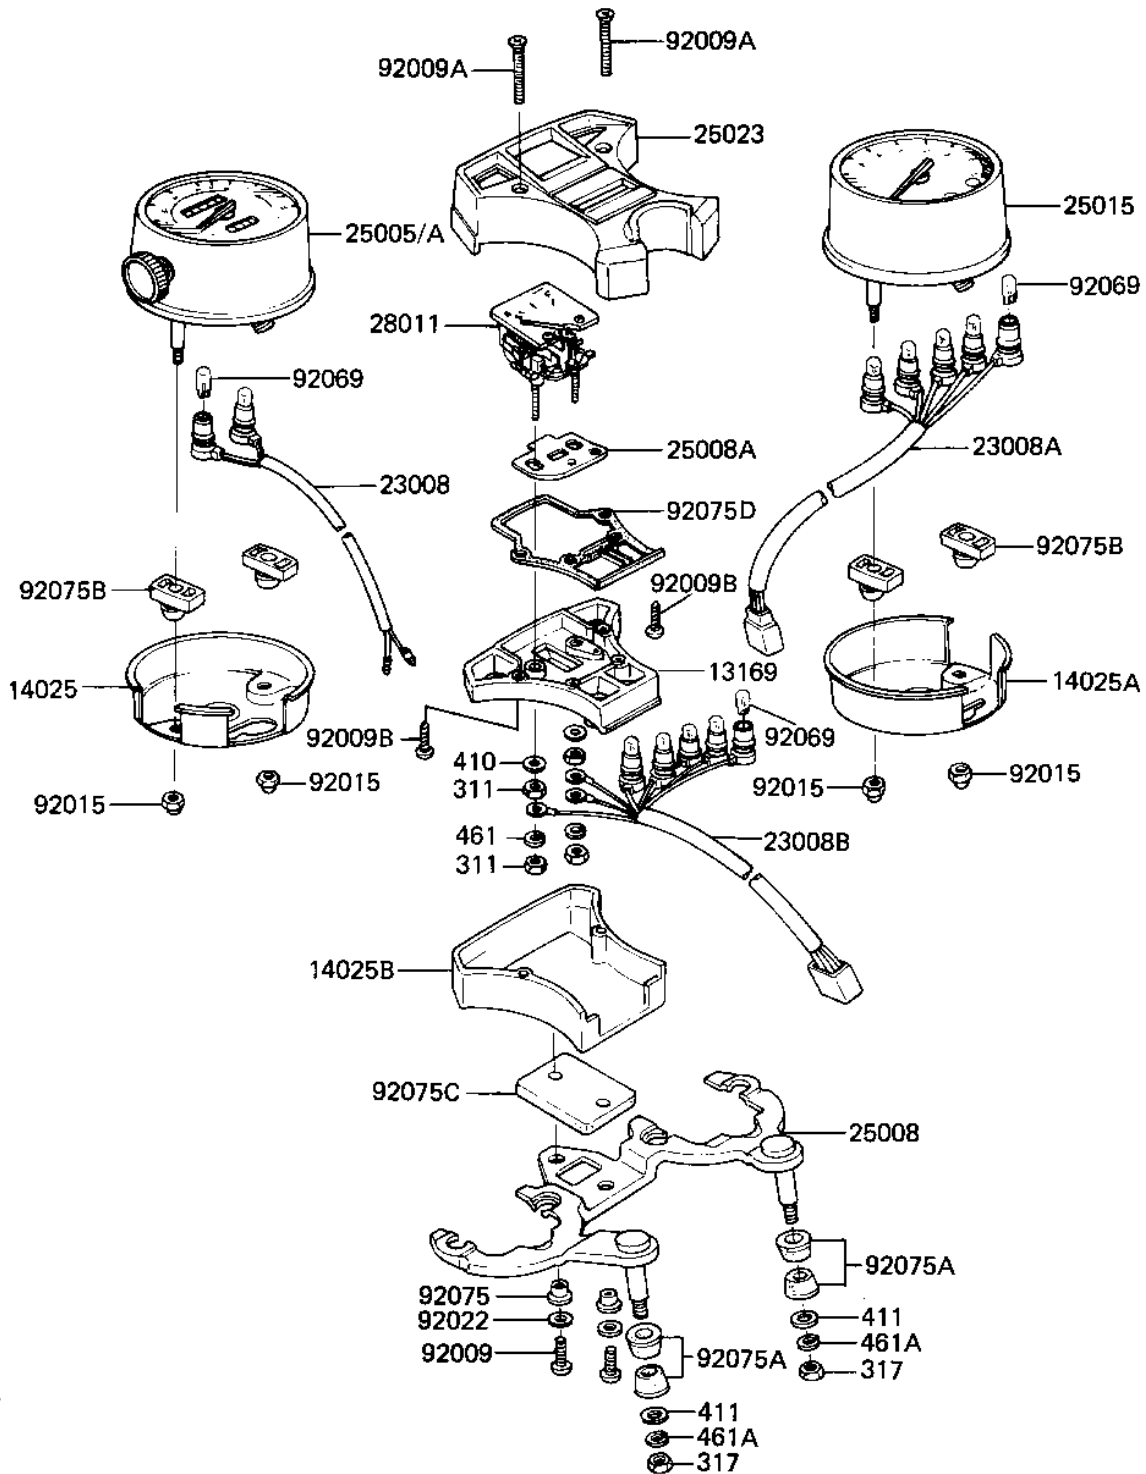

1981 550 GP PARTS DIAGRAM

METERS

F2530-0052

1981 550 GP PARTS LIST

METERS

ITEM NAME	PART NUMBER	QUANTITY
PLATE,SOCKET (Ref # 13169)	13169-1426	1
COVER,SPEEDOMETER (Ref # 14025)	14025-1068	1
COVER,TACHOMETER (Ref # 14025A)	14025-1069	1
COVER,PILOT BOX,LOWER (Ref # 14025B)	14025-1368	1
SOCKET-ASSY,SPEEDOMET (Ref # 23008)	23008-1100	1
SOCKET-ASSY,TACHOMETE (Ref # 23008A)	23008-1101	1
SOCKET-ASSY,PILOT BOX (Ref # 23008B)	23008-1102	1
SPEEDOMETER,MPH (Ref # 25005)	25005-1117	1
BRACKET-METER (Ref # 25008)	25008-1038	1
BRACKET-METER,FUEL (Ref # 25008A)	25008-1039	1
TACHOMETER,(X1000RPM) (Ref # 25015)	25015-1066	1
COVER-METER CASE (Ref # 25023)	25023-1027	1
METER,FUEL (Ref # 28011)	28011-1024	1
SCREW,TAPPING,4X10 (Ref # 92009)	92009-1040	1
SCREW,COUNTERSNK,4X40 (Ref # 92009A)	92009-1092	1
SCREW,TAPPING,3.5X20 (Ref # 92009B)	92009-1121	1
NUT-CAP,5MM (Ref # 92015)	322C0500	1
WASHER,5.2X16X16X1.2T (Ref # 92022)	25009-004	1
BULB,12V3.4W (Ref # 92069)	92069-1007	1
DAMPER RUBBER,MET FIT (Ref # 92075)	25019-023	1
DAMPER RUBBER (Ref # 92075A)	92075-080	1
SHOCK DAMPER,METER (Ref # 92075B)	92075-1101	1
DAMPER,PILOT BOX,LOW (Ref # 92075C)	92075-1332	1
DAMPER,PILOT BOX (Ref # 92075D)	92075-1333	1
NUT,4MM (Ref # 311)	311B0400	1
NUT,8M/M (Ref # 317)	317B0800	1
WASHER PLAIN 4MM (Ref # 410)	410B0400	1
WASHER PLAIN 8MM (Ref # 411)	411B0800	1
WASHER SPRING 4MM (Ref # 461)	461F0400	1

1981 550 GP PARTS LIST

METERS

ITEM NAME	PART NUMBER	QUANTITY
WASHER SPRING 8MM (Ref # 461A)	461F0800	1