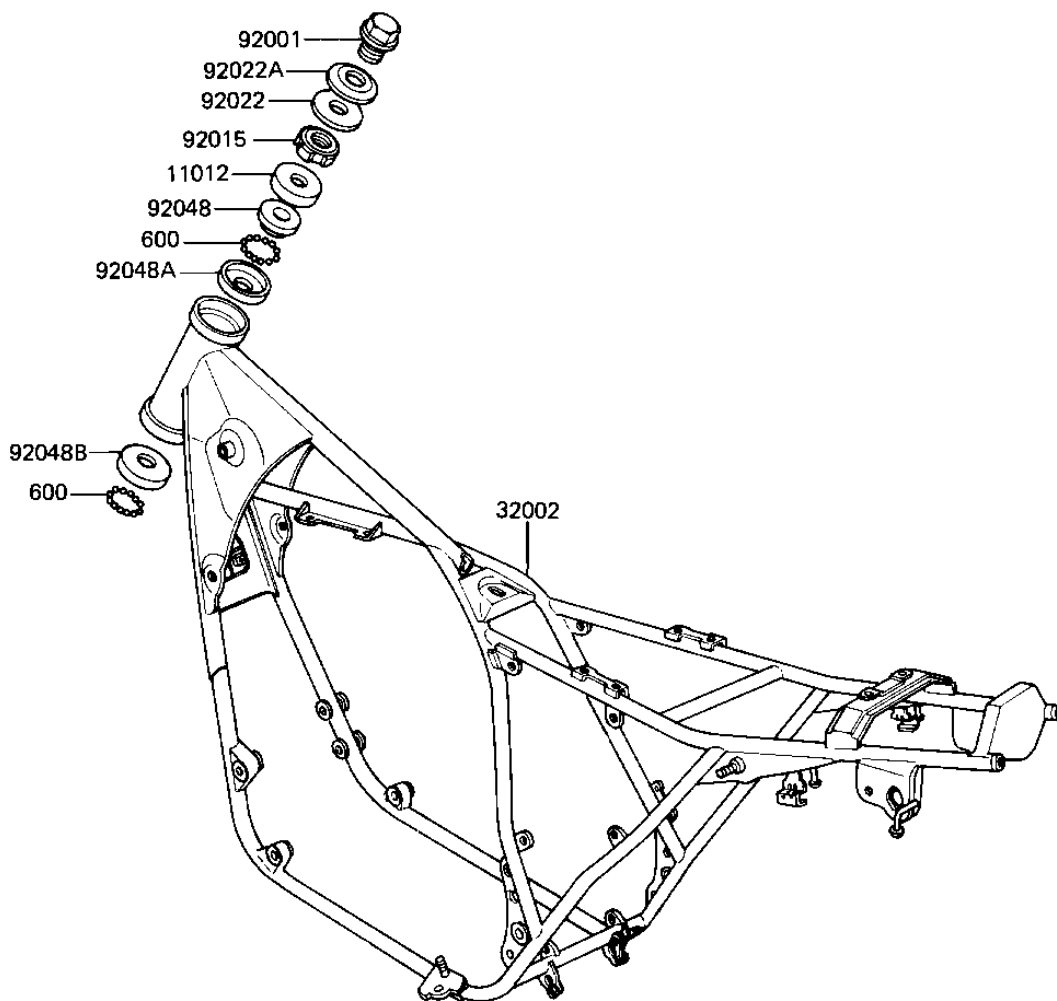

1981 550 GP PARTS DIAGRAM

FRAME

F2120-0046

1981 550 GP PARTS LIST

FRAME

ITEM NAME	PART NUMBER	QUANTITY
CAP, STEERING STEM (Ref # 11012)	46098-016	1
FRAME-COMP (Ref # 32002)	32002-1269	1
BOLT,STEERG STEM HEAD (Ref # 92001)	92007-031	1
NUT STEERING STEM LCK (Ref # 92015)	92090-007	1
WASHER,WAVE (Ref # 92022)	46100-003	1
WASHER,STEERG STM HD (Ref # 92022A)	92022-230	1
CONE,STRNG STM BRNG (Ref # 92048)	92047-011	1
RACE STRNG STEM BERNG (Ref # 92048A)	92048-006	1
RACE,STRNG STM BRNG (Ref # 92048B)	92048-008	1
BALL STEEL 1/4' (Ref # 600)	600A0800	1