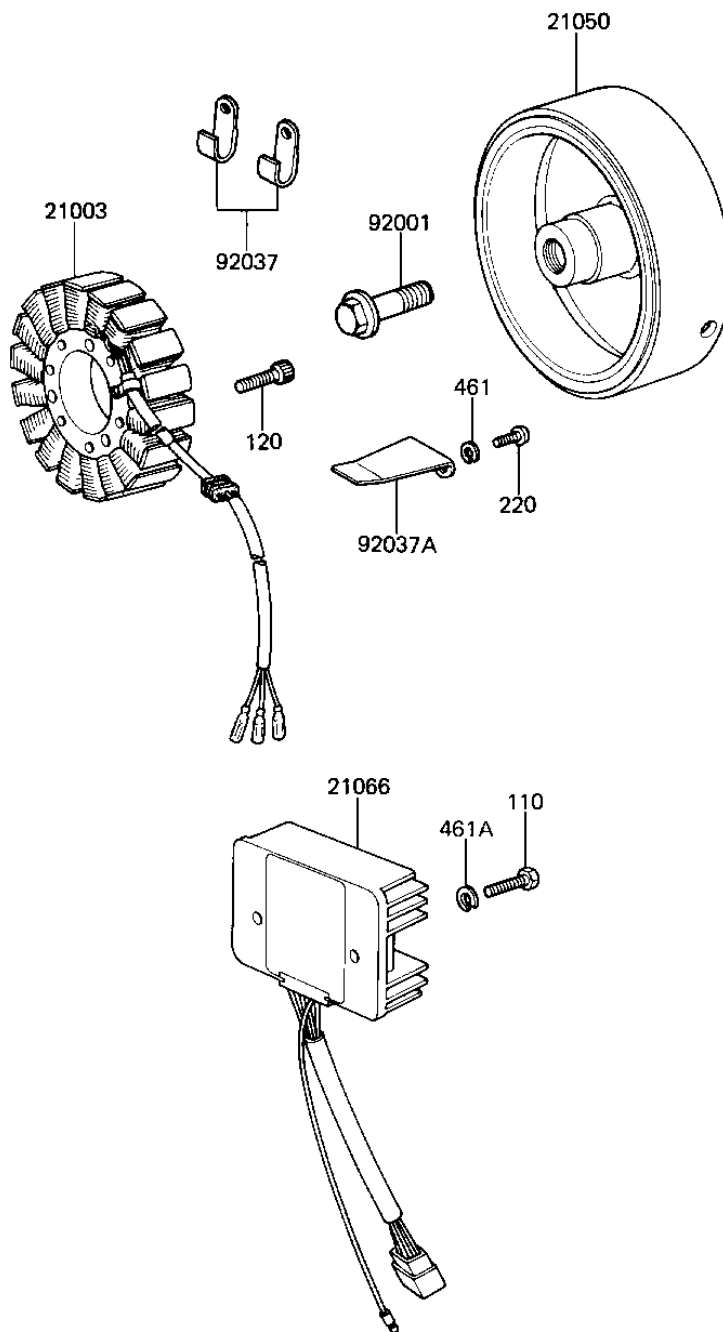

1981 550 GP PARTS DIAGRAM

GENERATOR/REGULATOR

E1810-0020

1981 550 GP PARTS LIST

GENERATOR/REGULATOR

ITEM NAME	PART NUMBER	QUANTITY
STATOR,GENERATOR (Ref # 21003)	21003-1038	1
FLYWHEEL,GENERATOR (Ref # 21050)	21050-1019	1
REGULATOR,VOLTAGE (Ref # 21066)	21066-1008	1
BOLT,10X40 (Ref # 92001)	92001-1201	1
CLAMP,WIRING HARNESS (Ref # 92037)	21126-008	1
CLAMP,GENERATOR WIRE (Ref # 92037A)	92037-1122	1
BOLT-UPSET (Ref # 110)	112G0625	1
BOLT,ALLEN,6X28 (Ref # 120)	120P0628	1
SCREW PAN HEAD 5X12 (Ref # 220)	220B0512	1
WASHER SPRING 5MM (Ref # 461)	461F0500	1
WASHER SPRING 6MM (Ref # 461A)	461F0600	1