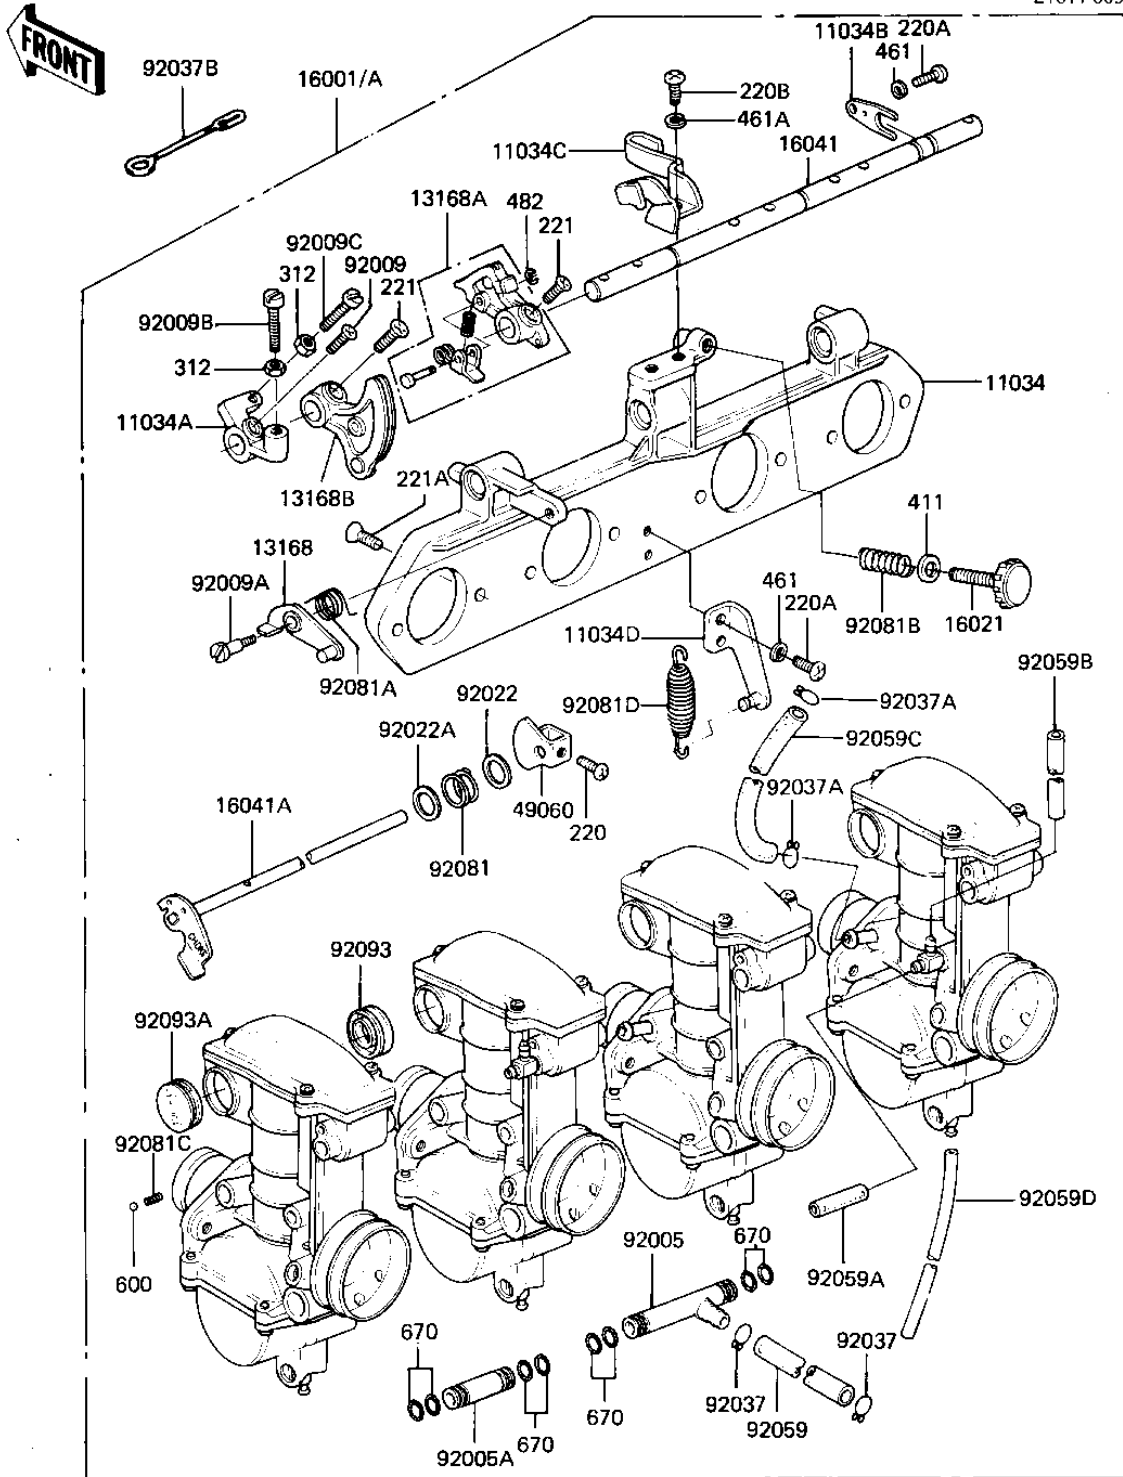

## 1981 550 GP PARTS DIAGRAM

CARBURETOR ASSY

E1611-0030

### CARBURETOR ASSY

| ITEM NAME                            | PART NUMBER | QUANTITY |
|--------------------------------------|-------------|----------|
| SPRING,CHOKE LEVER (Ref # 92081)     | 92081-1191  | 1        |
| SPRING,TIMING LEVER (Ref # 92081A)   | 92081-1192  | 1        |
| SPRING,ADJUST SCREW (Ref # 92081B)   | 92081-1193  | 1        |
| SPRING, CHOKE LEVER (Ref # 92081C)   | 92081-1195  | 1        |
| SPRING,THROTTLE RETUR (Ref # 92081D) | 92081-1382  | 1        |
| DUST SEAL,THROTTLE (Ref # 92093)     | 92093-1033  | 1        |
| CAP,THROTTLE SHAFT (Ref # 92093A)    | 92093-1034  | 1        |
| SCREW PAN HEAD 4X8 (Ref # 220)       | 220B0408    | 1        |
| SCREW-PAN-CROS (Ref # 220A)          | 220B0514    | 1        |
| SCREW PAN HEAD 6X14 (Ref # 220B)     | 220B0614    | 1        |
| SCREW,CNTSNK HD,5X14 (Ref # 221)     | 221B0514A   | 1        |
| SCREW CNTSNK HD 6X16 (Ref # 221A)    | 221B0616    | 1        |
| NUT 5MM (Ref # 312)                  | 312B0500    | 1        |
| WASHER PLAIN 6MM (Ref # 411)         | 411B0600    | 1        |
| WASHER SPRING 5MM (Ref # 461)        | 461F0500    | 1        |
| WASHER SPRING 6MM (Ref # 461A)       | 461F0600    | 1        |
| CIRCLIP,3M/M (Ref # 482)             | 482J3000    | 1        |
| BALL STEEL 5/32' (Ref # 600)         | 600A0500    | 1        |
| "O" RING,7MM (Ref # 670)             | 670B1507    | 1        |