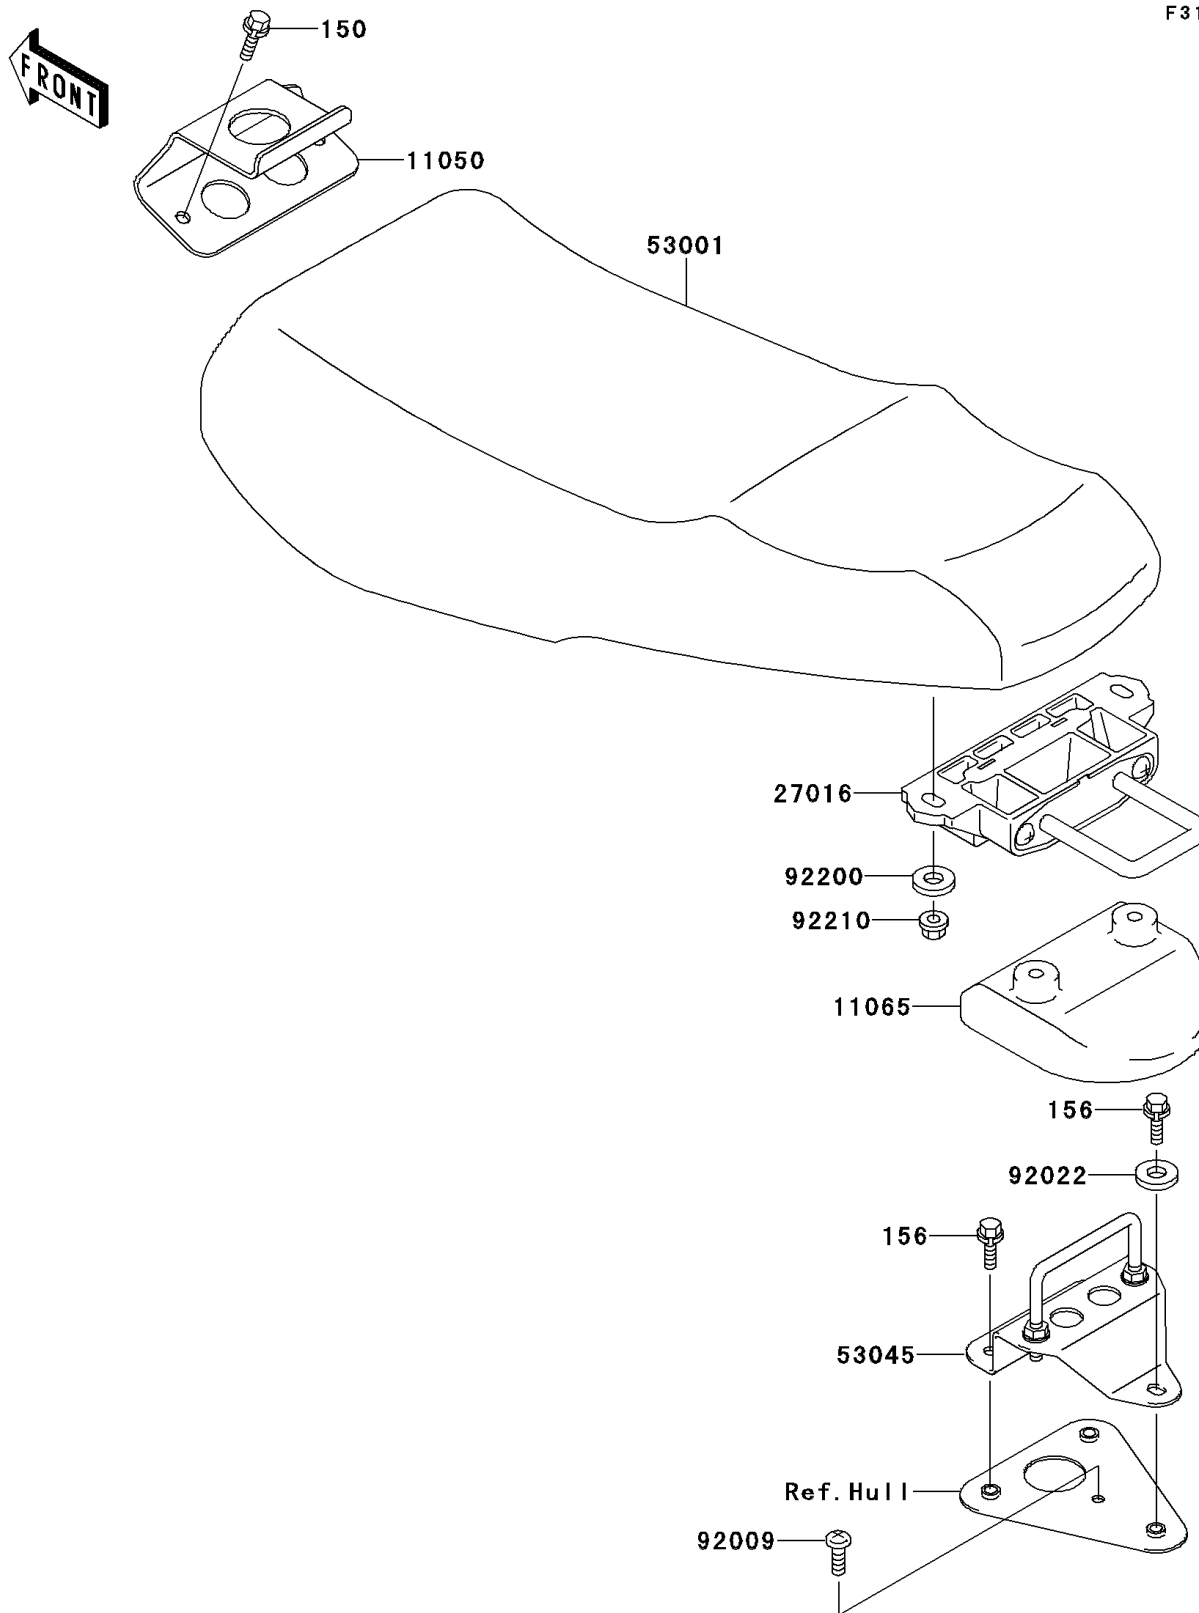

1997 JET SKI® 1100 STX® PARTS DIAGRAM

Seat

F3146

1997 JET SKI® 1100 STX® PARTS LIST

Seat

ITEM NAME	PART NUMBER	QUANTITY
BOLT-WS,6X22 (Ref # 150)	150R0622	1
BOLT-WP,6X25 (Ref # 156)	156R0625	1
BRACKET,SEAT (Ref # 11050)	11050-3764	1
CAP,SEAT LOCK HOOK (Ref # 11065)	11065-3702	1
LOCK-ASSY,SEAT (Ref # 27016)	27016-3740	1
SEAT-ASSY,GRAY (Ref # 53001)	53001-3724-PS	1
HOOK-ASSY,SEAT LOCK (Ref # 53045)	53045-3706	1
SCREW,5X16 (Ref # 92009)	92009-3789	1
WASHER,6.5X20X1.5 (Ref # 92022)	92022-3710	1
WASHER,6.5X20X1.5 (Ref # 92200)	92200-3715	1
NUT,FLANGED,6MM (Ref # 92210)	92210-3718	1