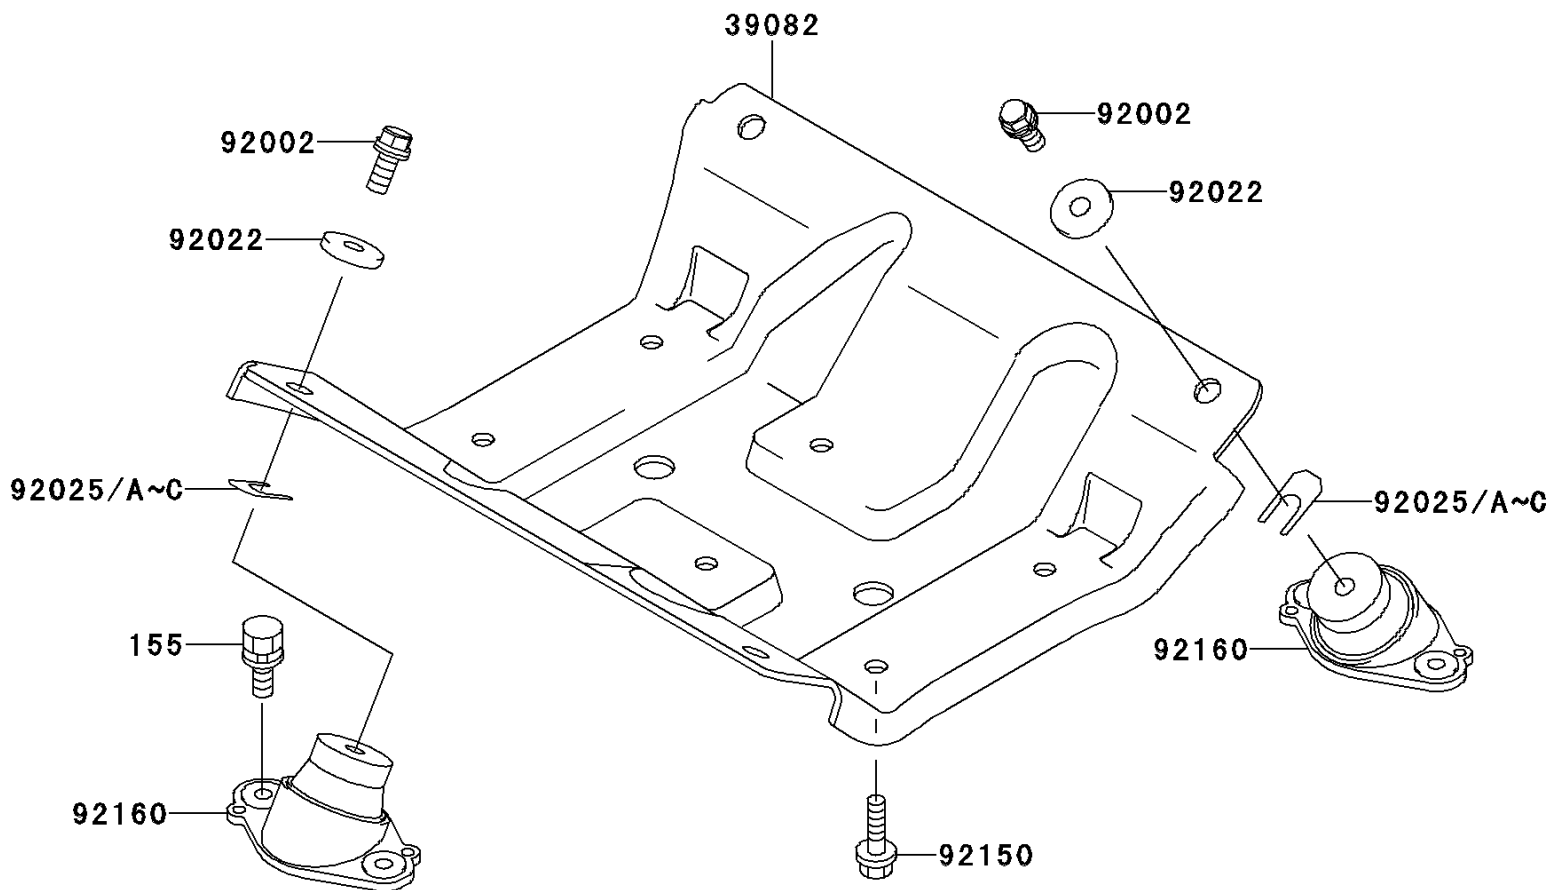

1997 JET SKI® 1100 STX® PARTS DIAGRAM

Engine Mount

F3144

1997 JET SKI® 1100 STX® PARTS LIST

Engine Mount

ITEM NAME	PART NUMBER	QUANTITY
BOLT-WSP-SMALL,8X20 (Ref # 155)	155R0820	1
MOUNT-ENGINE (Ref # 39082)	39082-3710	1
BOLT,10X25 (Ref # 92002)	92002-3770	1
WASHER,32X10.5X4 (Ref # 92022)	92022-3023	1
SHIM,T=0.3MM (Ref # 92025)	92025-3705	1
SHIM,T=0.5MM (Ref # 92025A)	92025-3706	1
SHIM,T=1.0MM (Ref # 92025B)	92025-3707	1
SHIM,T=1.5MM (Ref # 92025C)	92025-3708	1
BOLT,10X25 (Ref # 92150)	92150-3818	1
DAMPER,ENGINE MOUNT (Ref # 92160)	92160-3838	1