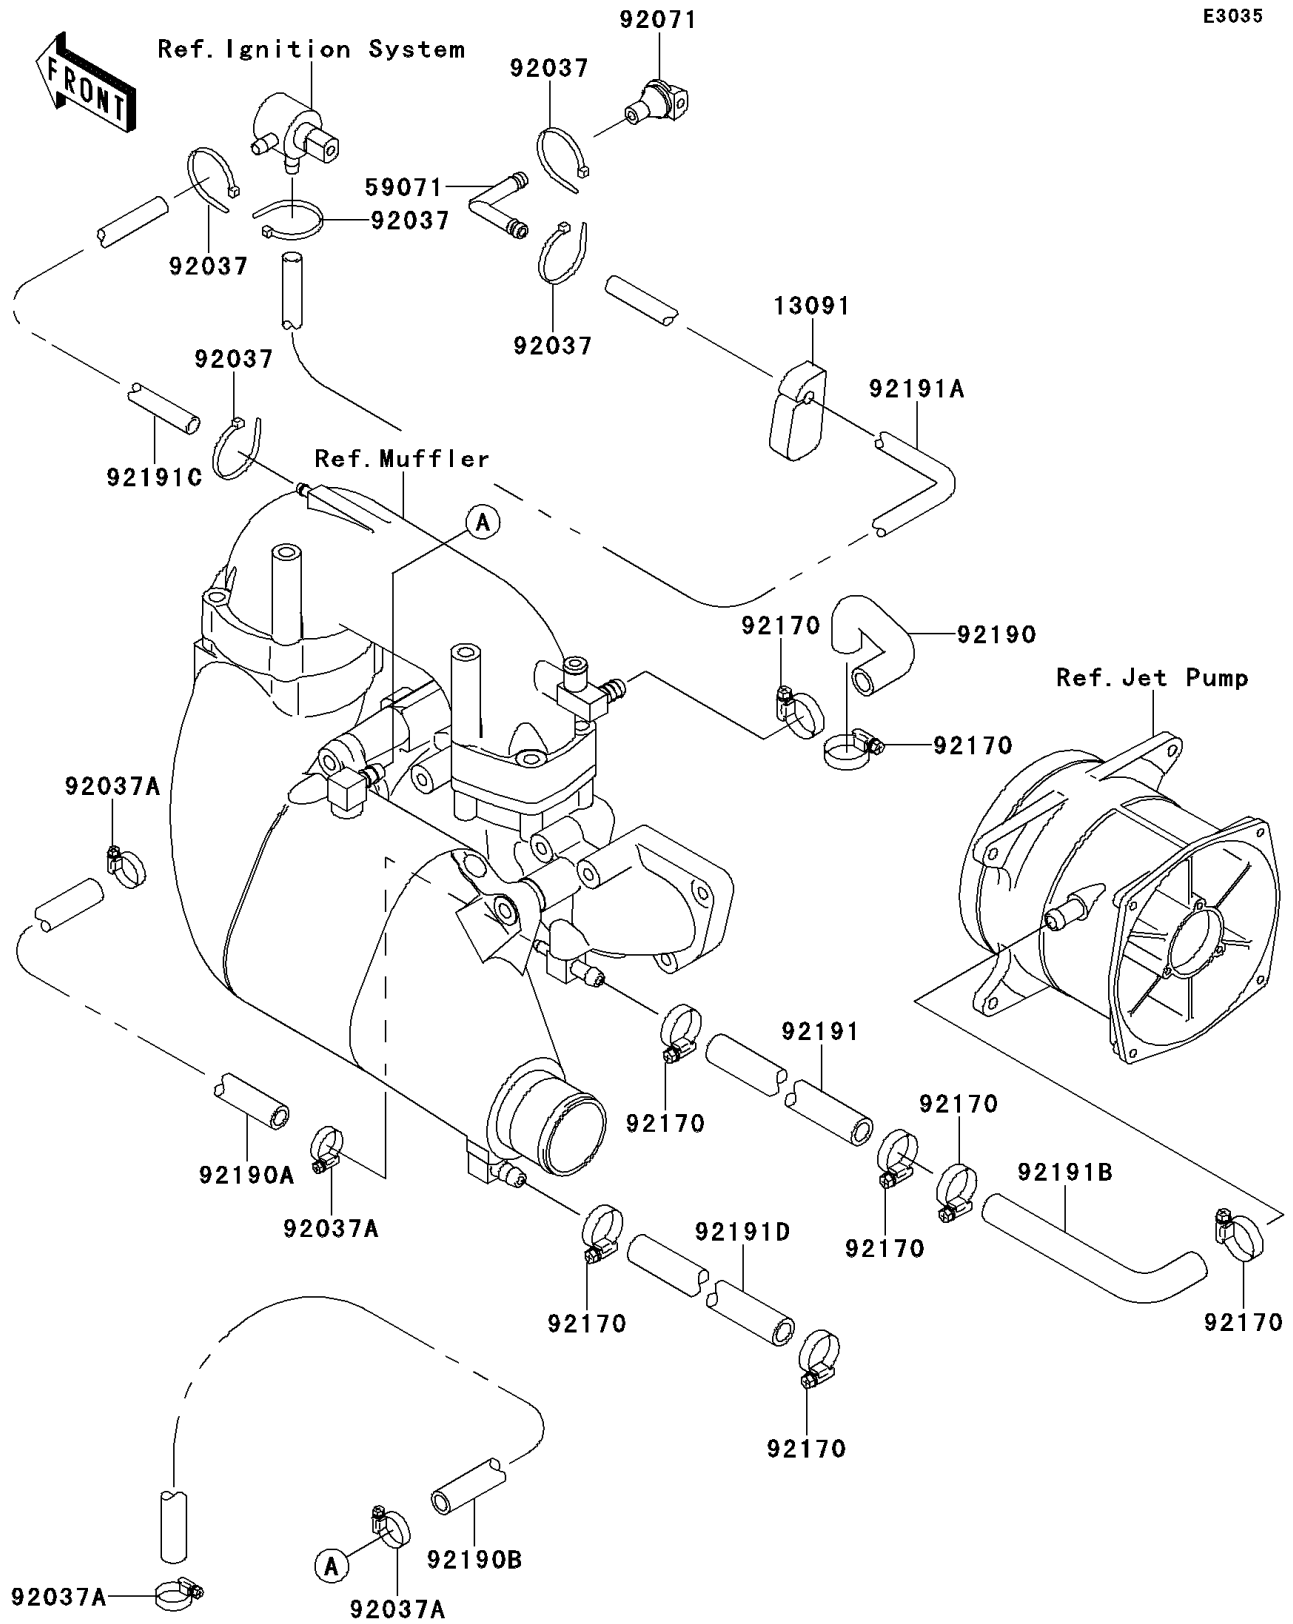

1997 JET SKI® 1100 STX® PARTS DIAGRAM

Cooling

E3035

1997 JET SKI® 1100 STX® PARTS LIST

Cooling

ITEM NAME	PART NUMBER	QUANTITY
HOLDER (Ref # 13091)	13091-3712	1
JOINT (Ref # 59071)	59071-3736	1
CLAMP (Ref # 92037)	92037-1173	1
CLAMP (Ref # 92037A)	92037-3726	1
GROMMET (Ref # 92071)	92071-3815	1
CLAMP (Ref # 92170)	92170-3718	1
TUBE,HEAD-EXHAUSTPIPE (Ref # 92190)	92190-3955	1
TUBE,MANIFOLD-COVER (Ref # 92190A)	92190-3974	1
TUBE,COVER-CHAMBER (Ref # 92190B)	92190-3975	1
TUBE,EXHAUSTMANIFOLD-HULL (Ref # 92191)	92191-3745	1
TUBE,SENSOR-DECK (Ref # 92191A)	92191-3748	1
TUBE,PUMP-HULL (Ref # 92191B)	92191-3785	1
TUBE,EXHAUST PIPE-SENSOR (Ref # 92191C)	92191-3803	1
TUBE,CHAMBER-TAIL PIPE (Ref # 92191D)	92191-3850	1