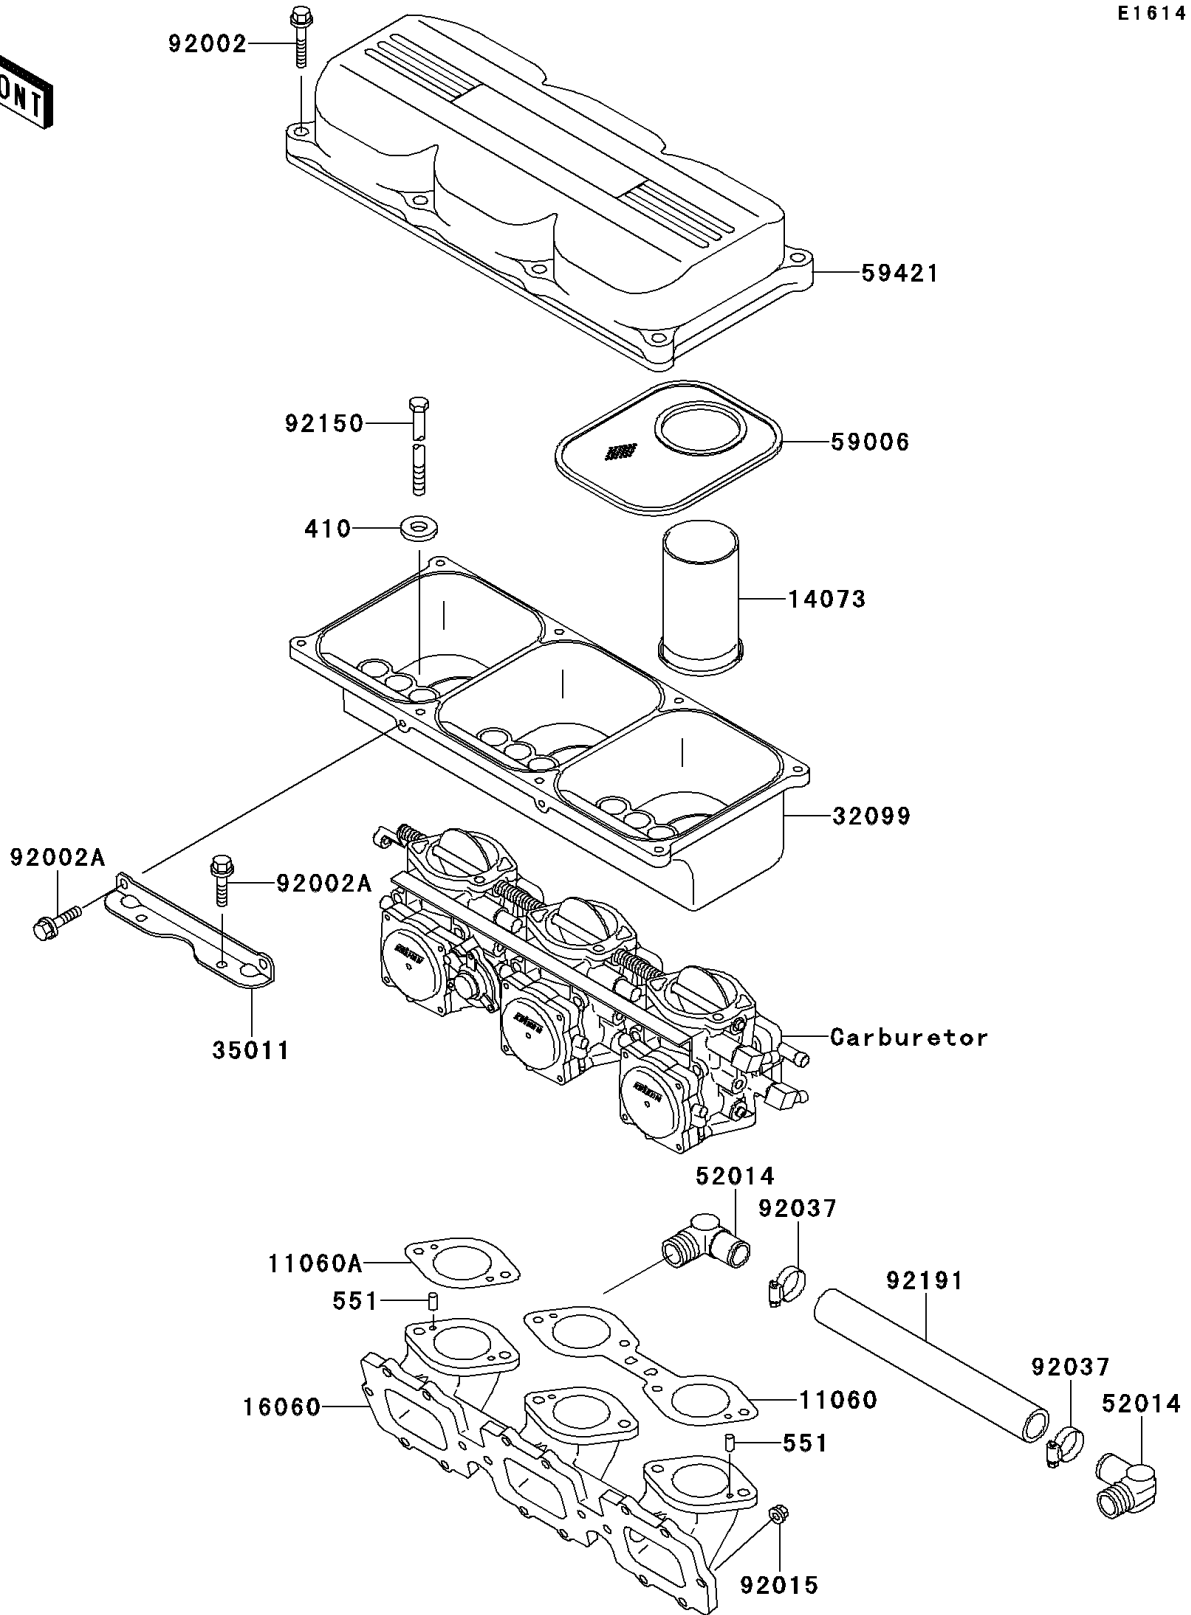

## 1997 JET SKI® 1100 STX® PARTS DIAGRAM

Flame Arrester

E1614

## 1997 JET SKI® 1100 STX® PARTS LIST

Flame Arrester

ITEM NAME	PART NUMBER	QUANTITY
WASHER-PLAIN-SMALL,6MM (Ref # 410)	410S0600	1
PIN-DOWEL (Ref # 551)	551R0408	1
GASKET,CARBURETOR (Ref # 11060)	11060-3775	1
GASKET (Ref # 11060A)	11060-3776	1
DUCT (Ref # 14073)	14073-3751	1
PIPE-INTAKE (Ref # 16060)	16060-3704	1
CASE (Ref # 32099)	32099-3782	1
STAY (Ref # 35011)	35011-3707	1
ELBOW (Ref # 52014)	52014-3712	1
ARRESTER-FLAME (Ref # 59006)	59006-3713	1
COVER-INTAKE (Ref # 59421)	59421-3724	1
BOLT,6X30 (Ref # 92002)	92002-3726	1
BOLT,6X16 (Ref # 92002A)	92002-3728	1
NUT,6MM (Ref # 92015)	92015-3767	1
CLAMP,COOLING HOSE (Ref # 92037)	92037-1589	1
BOLT,6X125 (Ref # 92150)	92150-3824	1
TUBE (Ref # 92191)	92191-3778	1