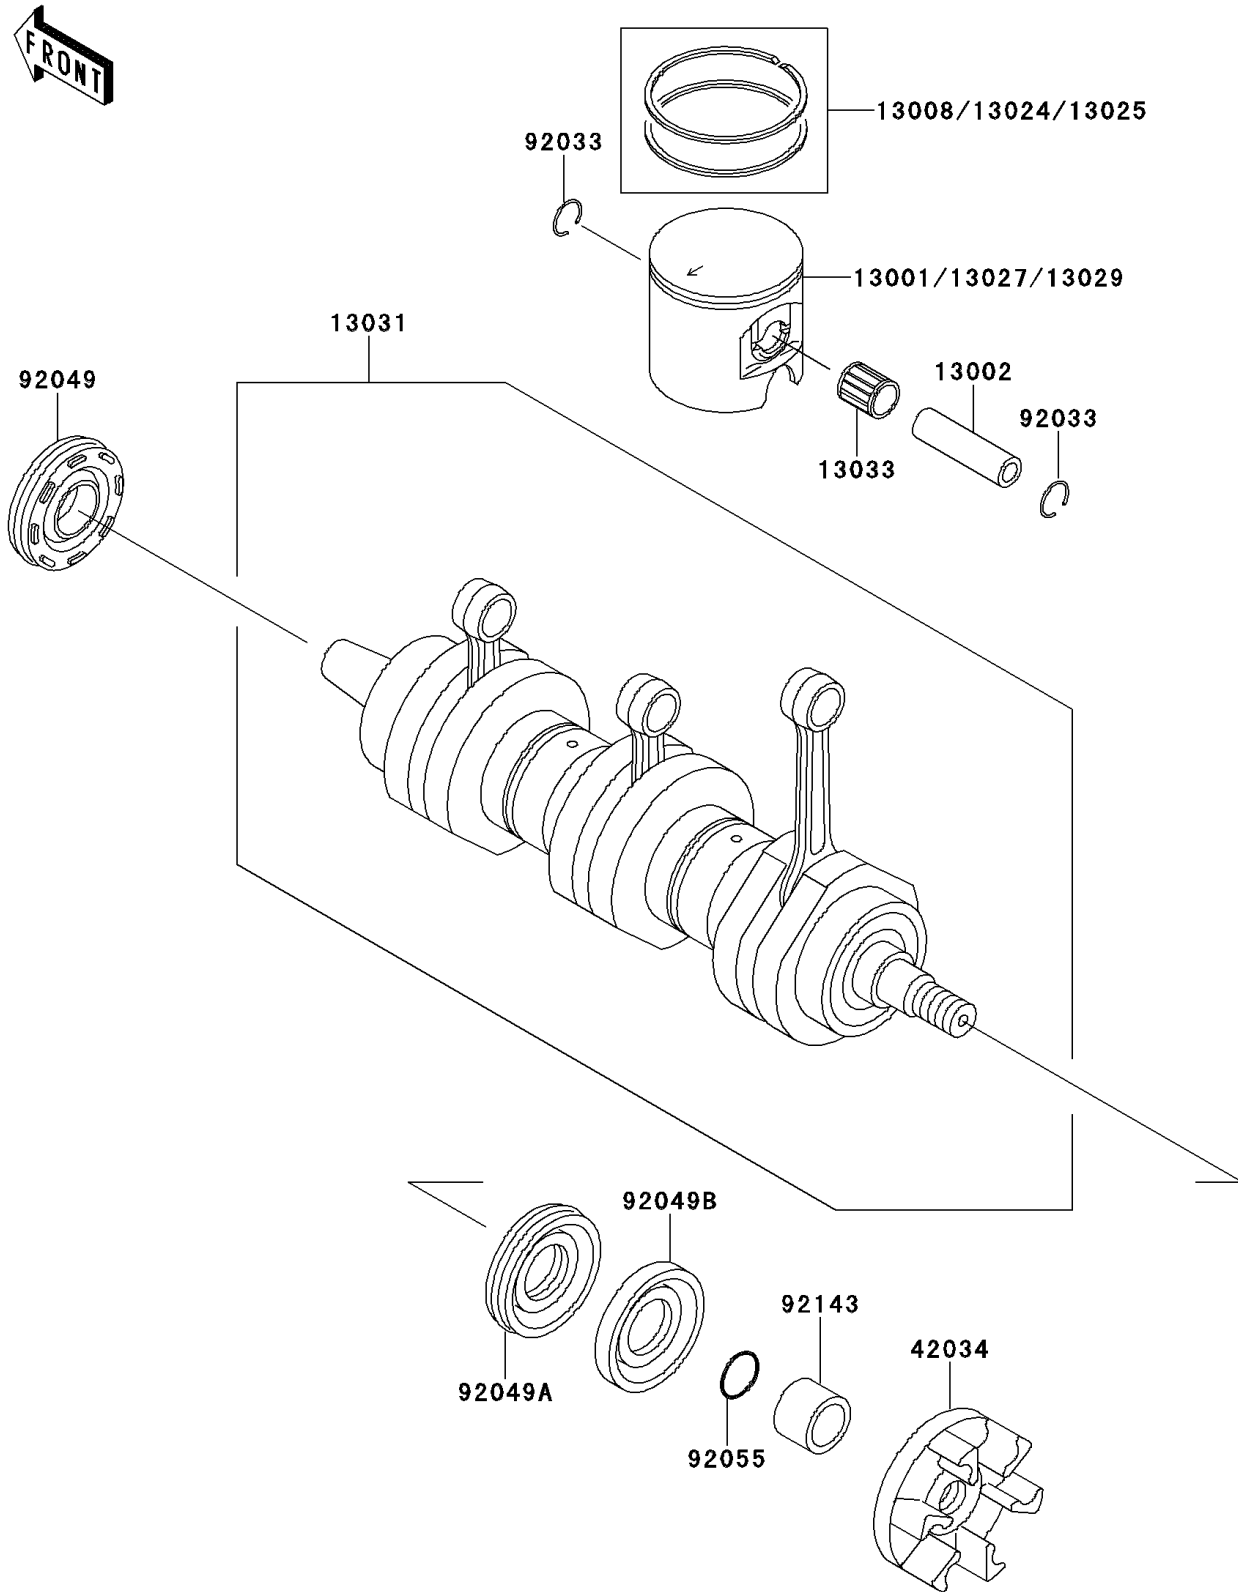

1997 JET SKI® 1100 STX® PARTS DIAGRAM

Crankshaft/Piston(s)

E1320

1997 JET SKI® 1100 STX® PARTS LIST

Crankshaft/Piston(s)

ITEM NAME	PART NUMBER	QUANTITY
PISTON-ENGINE (Ref # 13001)	13001-3725	1
PIN-PISTON (Ref # 13002)	13002-3706	1
RING-SET-PISTON,STD (Ref # 13008)	13008-3708	1
RING-SET-PISTON LL,O/S 1.00 (Ref # 13024)	13024-3706	1
RING-SET-PISTON L,O/S 0.50 (Ref # 13025)	13025-3706	1
PISTON-ENGINE LL,O/S 1.00 (Ref # 13027)	13027-3715	1
PISTON-ENGINE L,O/S 0.50 (Ref # 13029)	13029-3715	1
CRANKSHAFT-COMP (Ref # 13031)	13031-3731	1
BEARING-SMALL END (Ref # 13033)	13033-3703	1
COUPLING (Ref # 42034)	42034-3709	1
RING-SNAP (Ref # 92033)	92033-3721	1
SEAL-OIL,FWJ7307210ZS (Ref # 92049)	92049-3713	1
SEAL-OIL (Ref # 92049A)	92049-3715	1
SEAL-OIL (Ref # 92049B)	92049-3716	1
RING-O,20.8X2.4 (Ref # 92055)	92055-3740	1
COLLAR (Ref # 92143)	92143-3745	1