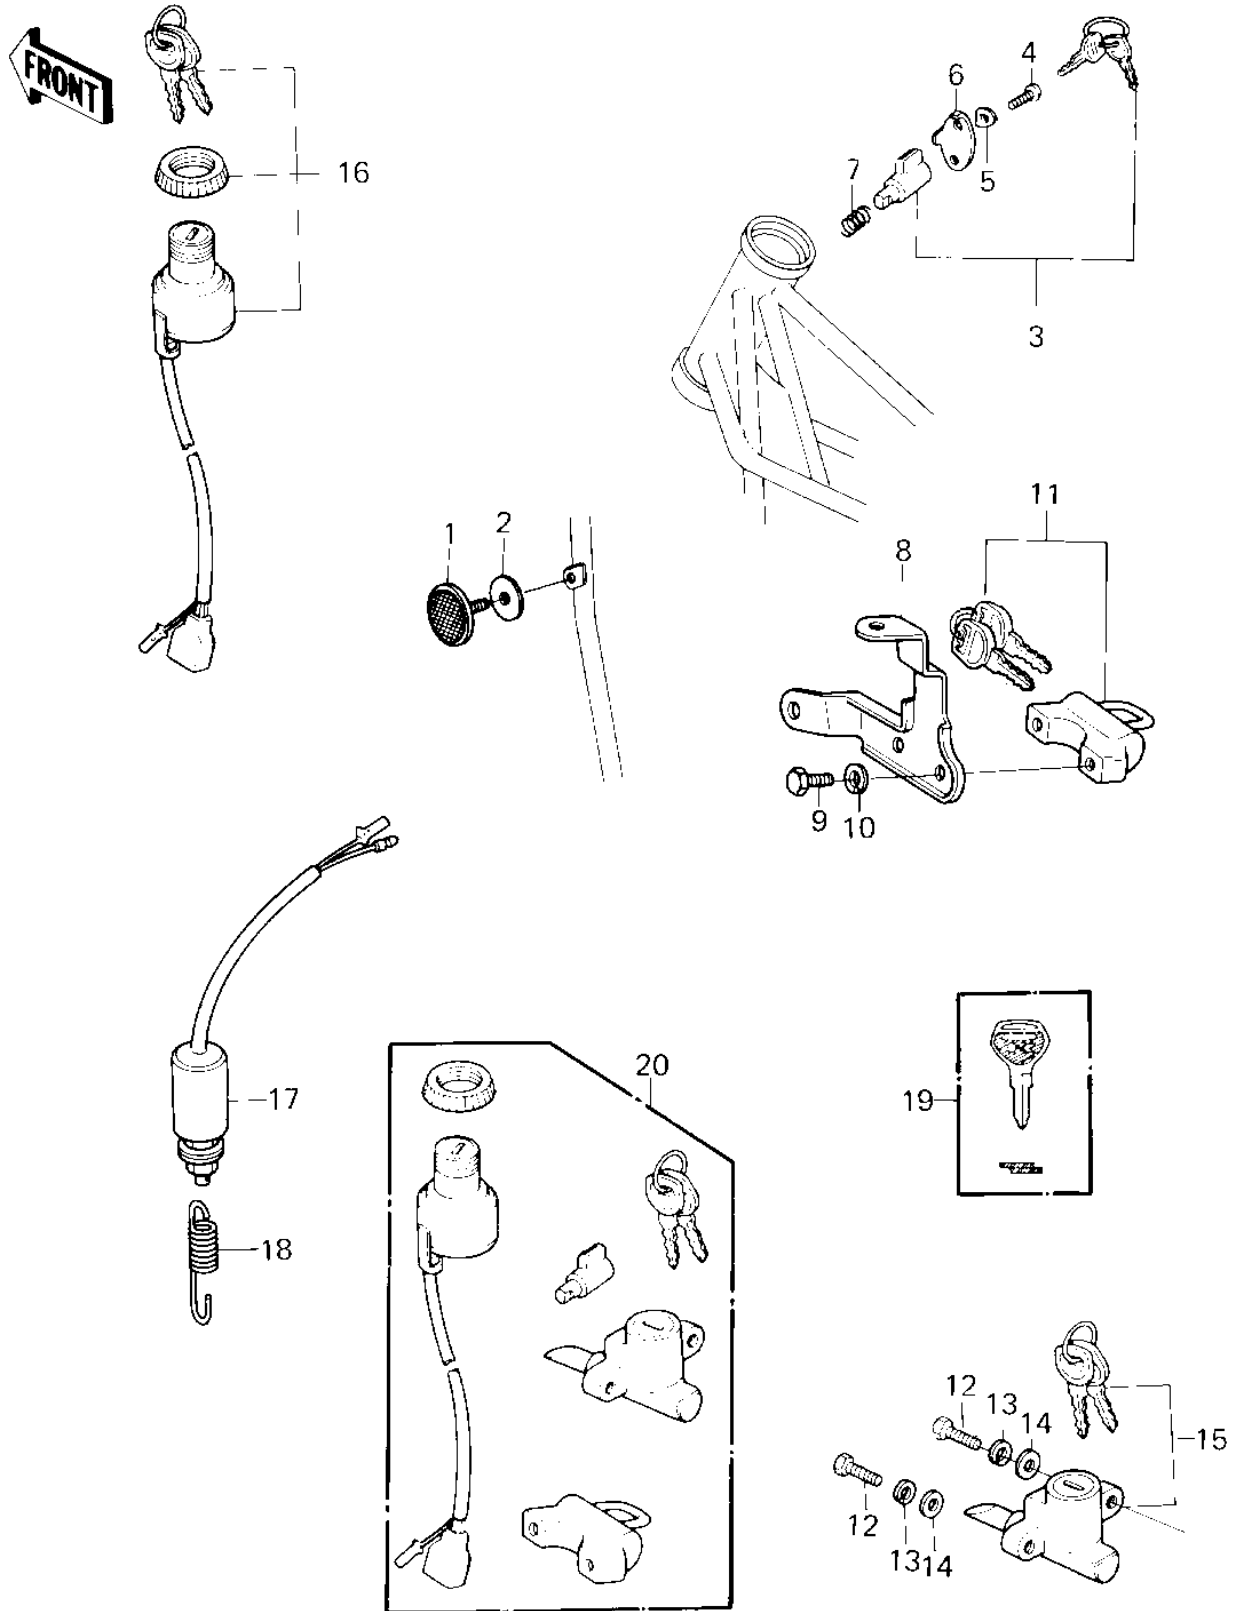

## 1980 Z1R PARTS DIAGRAM

IGNITION SWITCH/LOCKS/REFLECTORS ('80 D3)

## 1980 Z1R PARTS LIST

IGNITION SWITCH/LOCKS/REFLECTORS ('80 D3)

ITEM NAME	PART NUMBER	QUANTITY
REFLECTOR,REFLEX (Ref # 1)	28012-016	1
DAMPER RUBBER,REFLEC (Ref # 2)	92094-011	1
LOCK,ASSY,STEERING (Ref # 3)	27016-5016	1
SCREW-TAPPING (Ref # 4)	92008-007	1
WASHER (Ref # 5)	92097-003	1
CAP,STEERING LOCK (Ref # 6)	11012-1134	1
SPRING-STEERING LOCK (Ref # 7)	27032-001	1
BRACKET,HELMET LOCK (Ref # 8)	11034-1134	1
BOLT-UPSET (Ref # 9)	112G0516	2
WASHER SPRING 5MM (Ref # 10)	461F0500	2
LOCK ASSY,HELMET (Ref # 11)	27016-5014	1
WASHER PLAIN 5MM (Ref # 14)	411B0500	1
LOCK ASSY,SEAT (Ref # 15)	27016-5031	1
SWITCH ASSY,IGNITION (Ref # 16)	27005-5012	1
SWITCH-BRAKE LAMP (Ref # 17)	27010-017	1
SPRING BRAKE LAMP SW (Ref # 18)	27011-009	1
KEY-LOCK,BLANK (Ref # 19)	27008-1103	1
LOCK ASSY (Ref # 20)	27004-5019	1