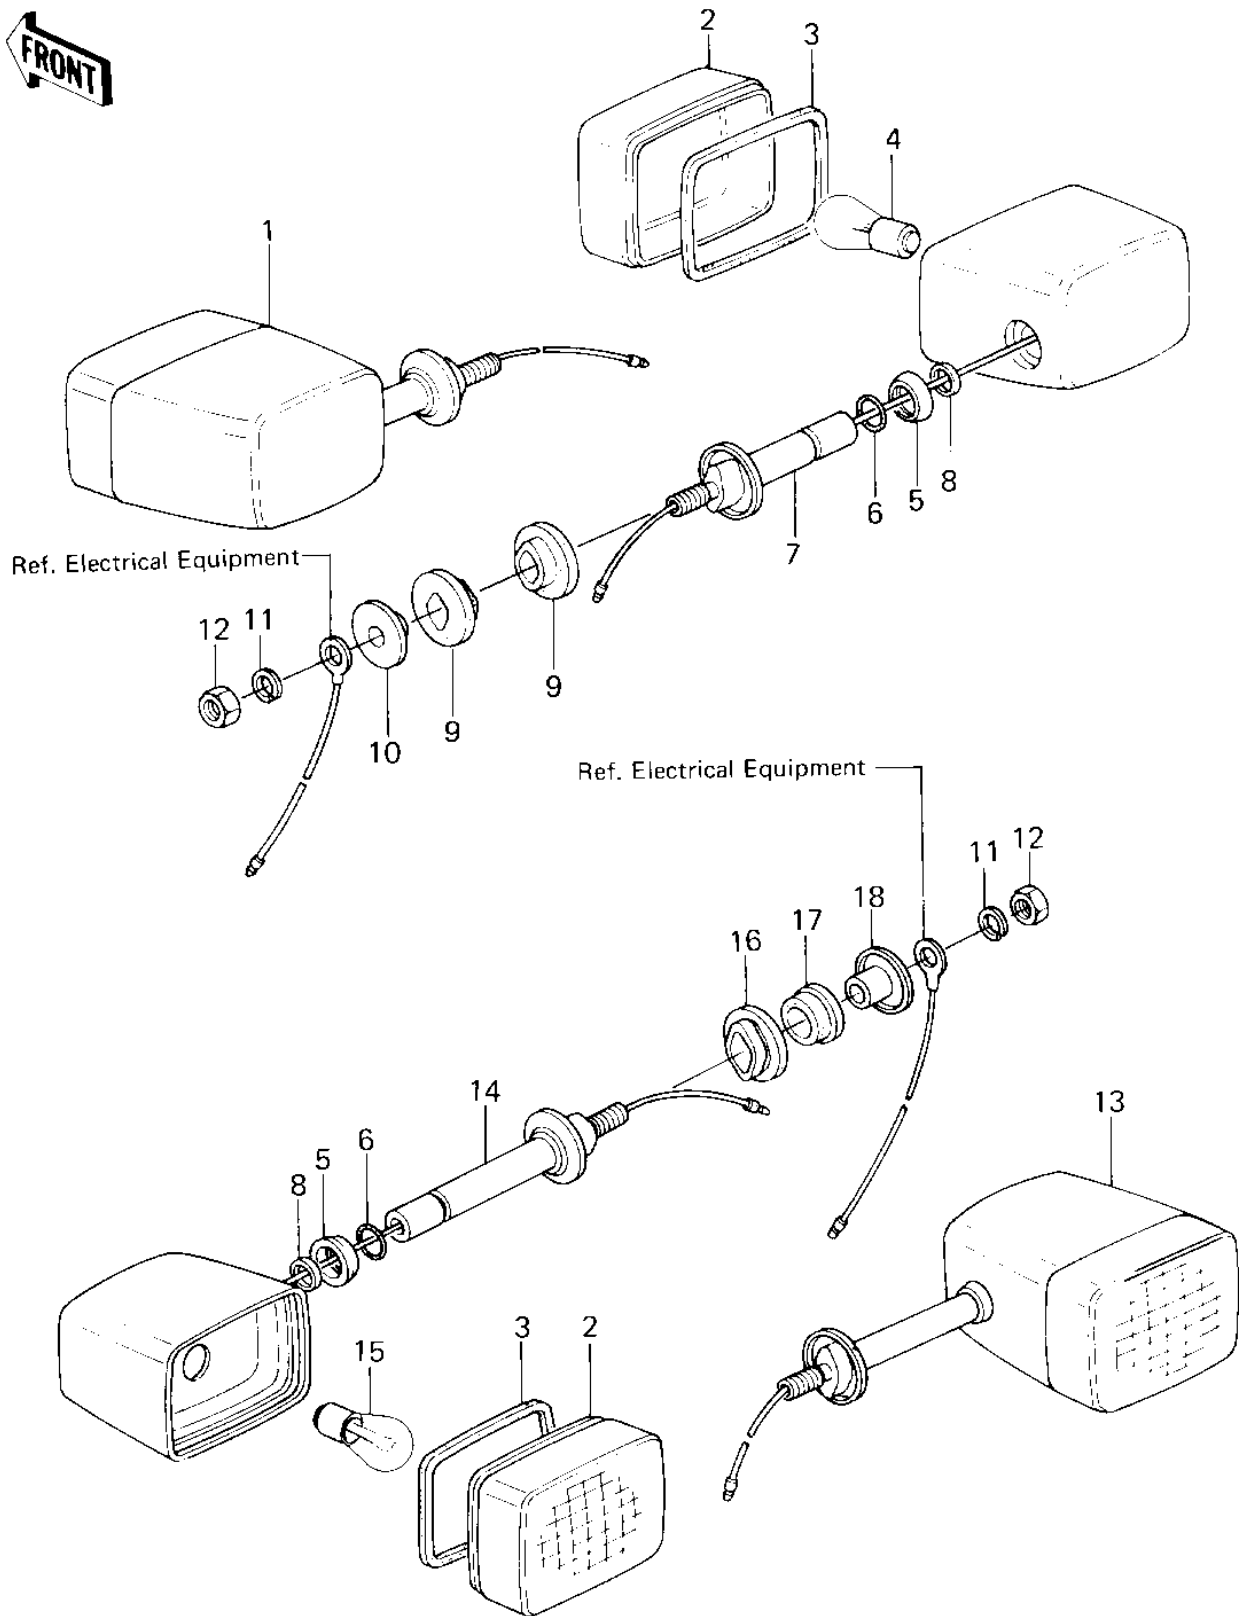

## 1980 Z1R PARTS DIAGRAM

TURN SIGNALS ('80 D3)

## 1980 Z1R PARTS LIST

TURN SIGNALS ('80 D3)

ITEM NAME	PART NUMBER	QUANTITY
LAMP ASSY,FR TURN SI (Ref # 1)	23037-1030	1
LENS,TURN SIGNAL (Ref # 2)	23048-1009	1
GASKET,TURN SIG LAMP (Ref # 3)	11009-1034	1
BULB,12V 23/8W (Ref # 4)	92069-060	1
RING (Ref # 5)	43058-1002	1
"O" RING,12MM (Ref # 6)	670B2012	1
BRACKET,TRN SIG FRON (Ref # 7)	23051-1010	1
GASKET,SIGNAL LAMP (Ref # 8)	11009-1048	1
DAMPER,TURN SIG FITT (Ref # 9)	92075-1014	1
COLLAR (Ref # 10)	92027-1059	1
WASHER SPRING 10MM (Ref # 11)	461F1000	1
NUT 10MM (Ref # 12)	315B1000	1
LAMP ASSY,RR TURN SI (Ref # 13)	23037-1031	1
BRACKET,TRN SIG REAR (Ref # 14)	23051-1011	1
BULB 12V 32CP (Ref # 15)	92069-055	1
DAMPER RUBBER (Ref # 16)	92075-128	1
DAMPER RUBBER,SIG LM (Ref # 17)	92075-158	1
COLLAR (Ref # 18)	92027-147	1