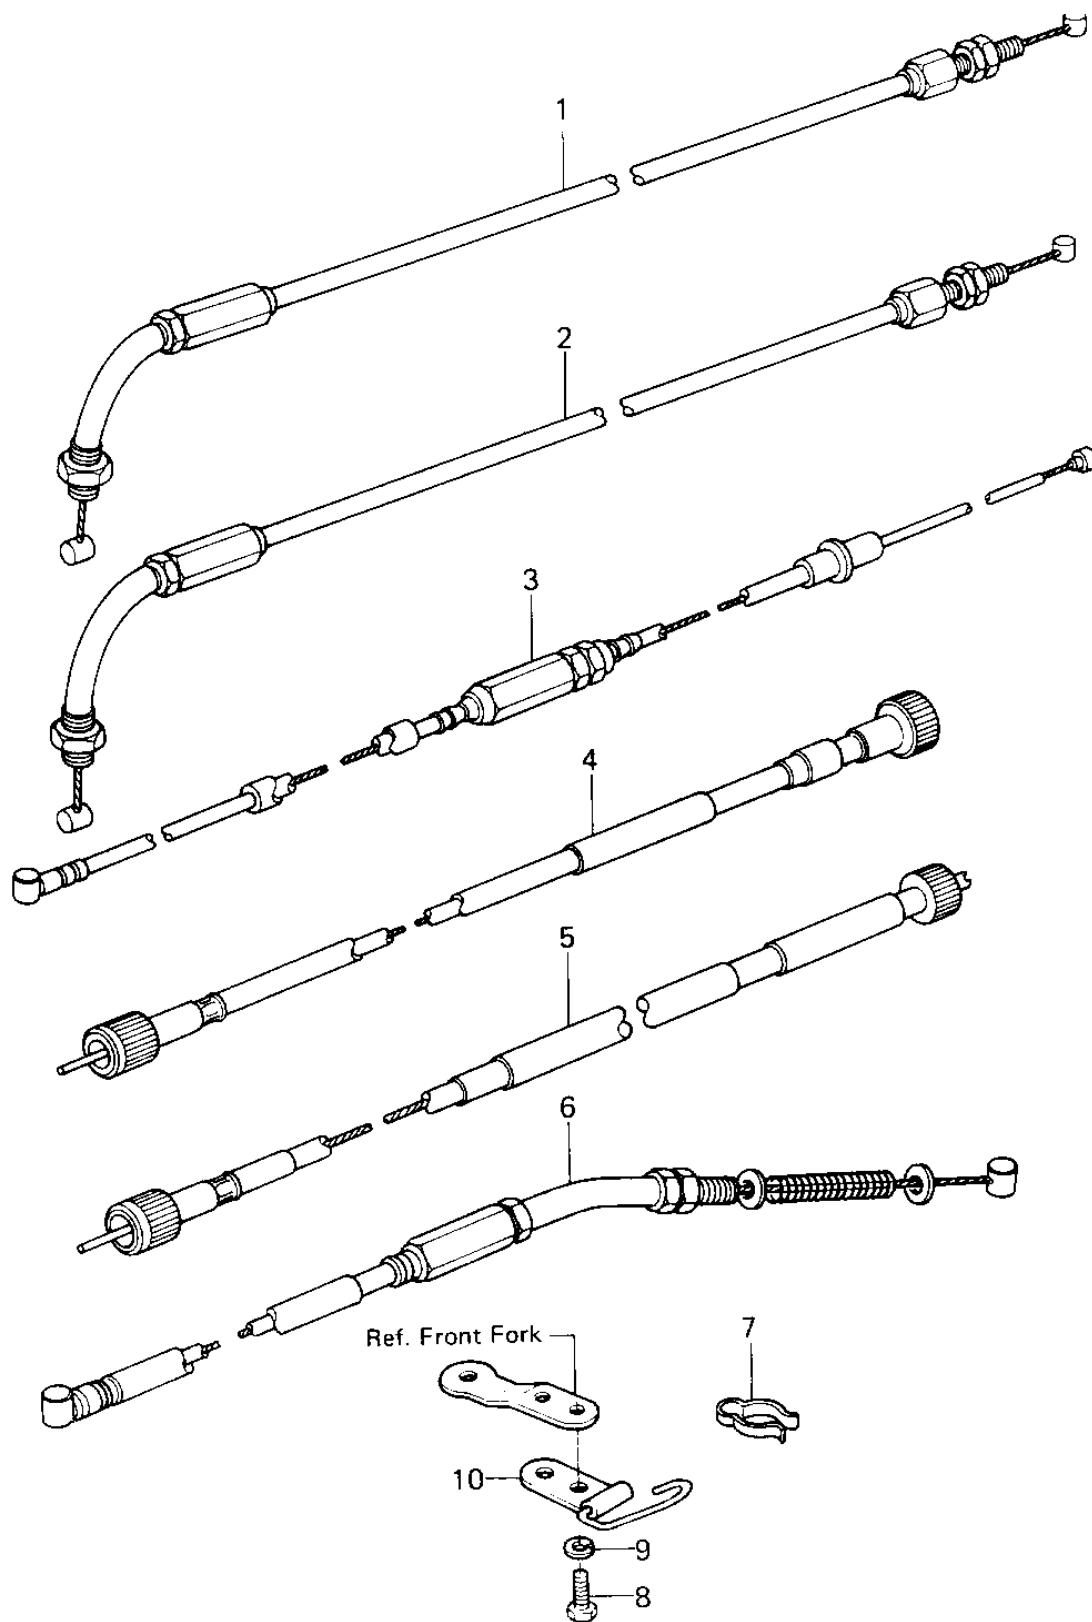

1980 Z1R PARTS DIAGRAM

CABLES ('80 D3)

1980 Z1R PARTS LIST

CABLES ('80 D3)

ITEM NAME	PART NUMBER	QUANTITY
CABLE,THROTTLE CON.O (Ref # 1)	54012-1018	1
CABLE,THROTTLE CON.C (Ref # 2)	54012-1019	1
CABLE,CLUTCH (Ref # 3)	54011-070	1
CABLE,TACHOMETER (Ref # 4)	54018-1010	1
CABLE,SPEEDOMETER (Ref # 5)	54001-1015	1
CABLE,FRONT BRAKE (Ref # 6)	54005-1012	1
CLAMP,CABLE (Ref # 7)	92037-093	1
BOLT-UPSET,6X16 (Ref # 8)	112G0616	1
WASHER SPRING 6MM (Ref # 9)	461F0600	1
CLAMP,CABLE (Ref # 10)	92037-1135	1