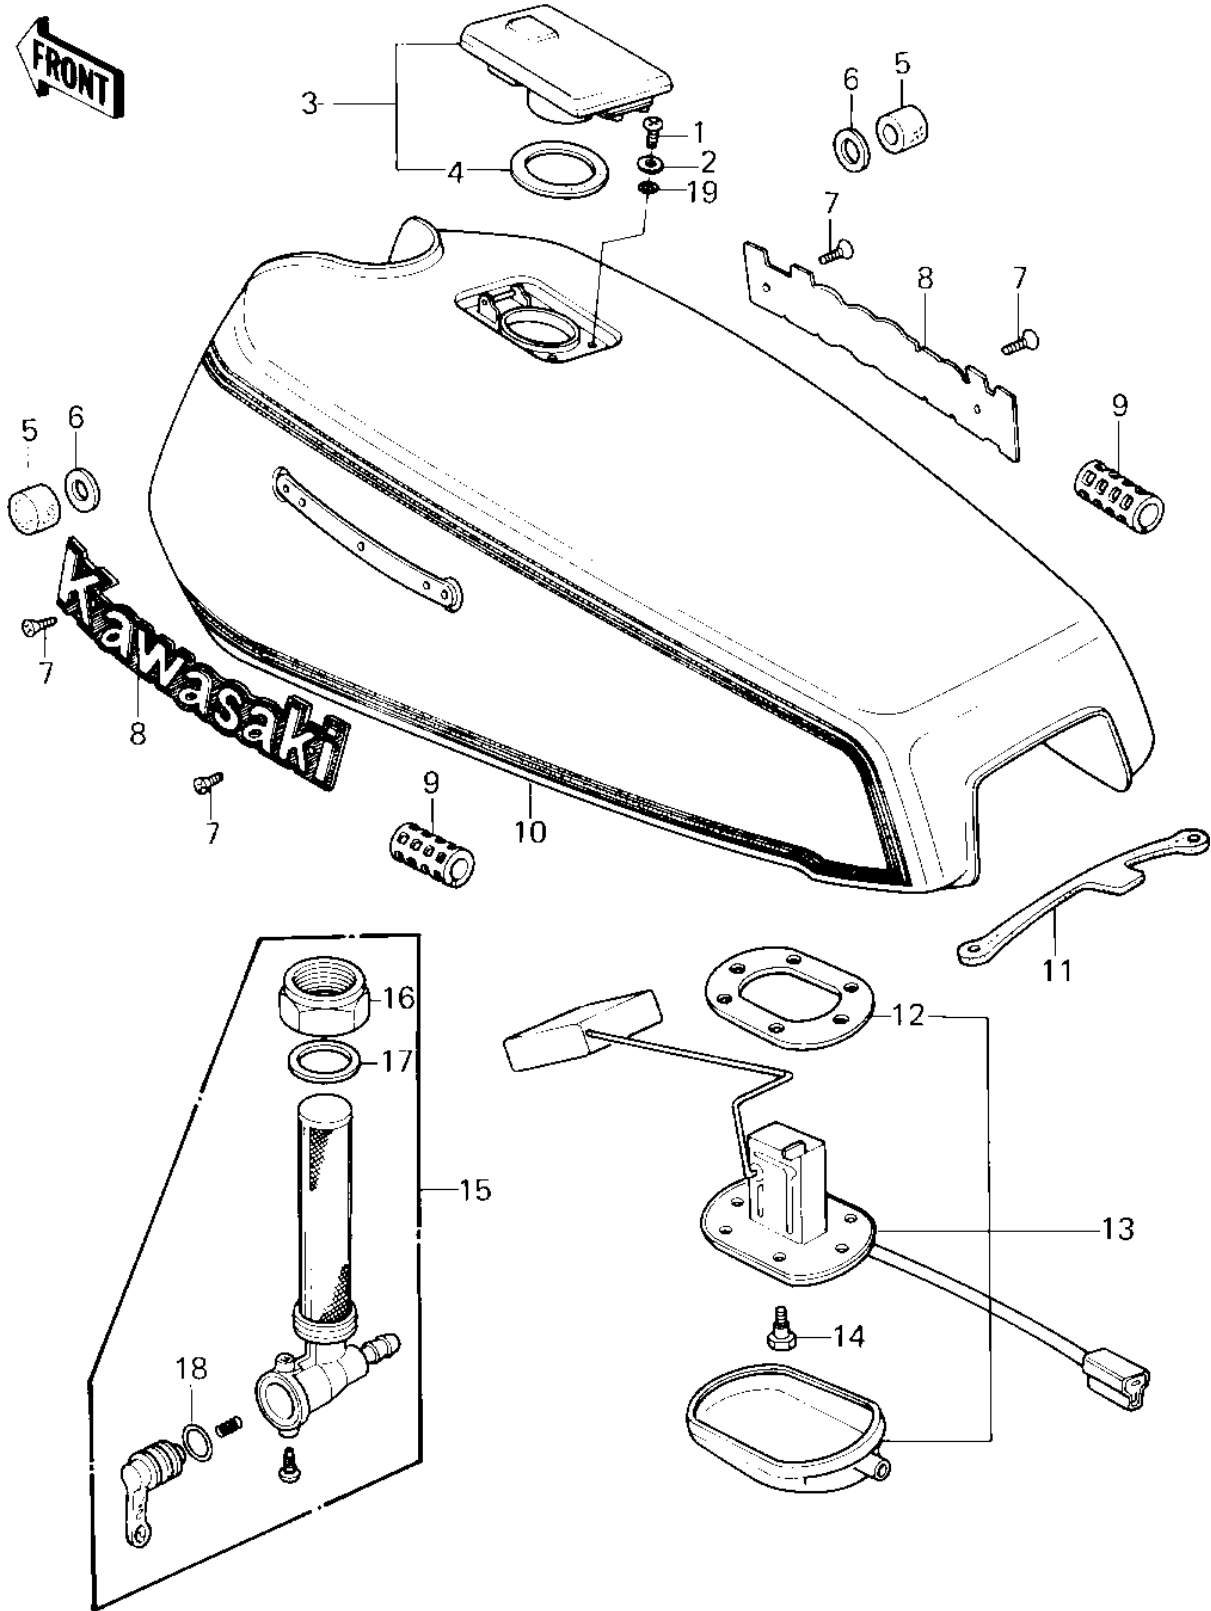

1980 Z1R PARTS DIAGRAM

FUEL TANK ('80 D3)

1980 Z1R PARTS LIST

FUEL TANK ('80 D3)

ITEM NAME	PART NUMBER	QUANTITY
SCREW PAN HEAD 5X10 (Ref # 1)	220B0510	1
WASHER,PLAIN (Ref # 2)	92022-1038	1
CAP ASSY,FUEL TANK (Ref # 3)	51048-1008	1
GASKET,FUEL TANK CAP (Ref # 4)	11009-1036	1
DAMPER RUBBER,FL TAN (Ref # 5)	92075-125	1
WASHER-PL-10.5X26X2. (Ref # 6)	92022-044	1
SCREW-CSK-CROS (Ref # 7)	221C0306	1
EMBLEM,FUEL TANK (Ref # 8)	56014-1037	1
DAMPER RUBBER (Ref # 9)	92075-084	1
TANK-FUEL,EBONY (Ref # 10)	51001-1027-8G	1
BAND,FUEL TANK (Ref # 11)	92072-042	1
GASKET (Ref # 12)	11009-1037	1
GAGE,FUEL (Ref # 13)	52005-1011	1
BOLT,FUEL GAUGE FIT (Ref # 14)	92001-1069	1
TAP ASSY,FUEL (Ref # 15)	51023-1007	1
FUEL COCK JOINT NUT (Ref # 16)	51035-009	1
GASKET-FUEL COCK JNT (Ref # 17)	92065-081	1
"O" RING, 10MM (Ref # 18)	670B2010	1
"O" RING (Ref # 19)	92055-1023	1