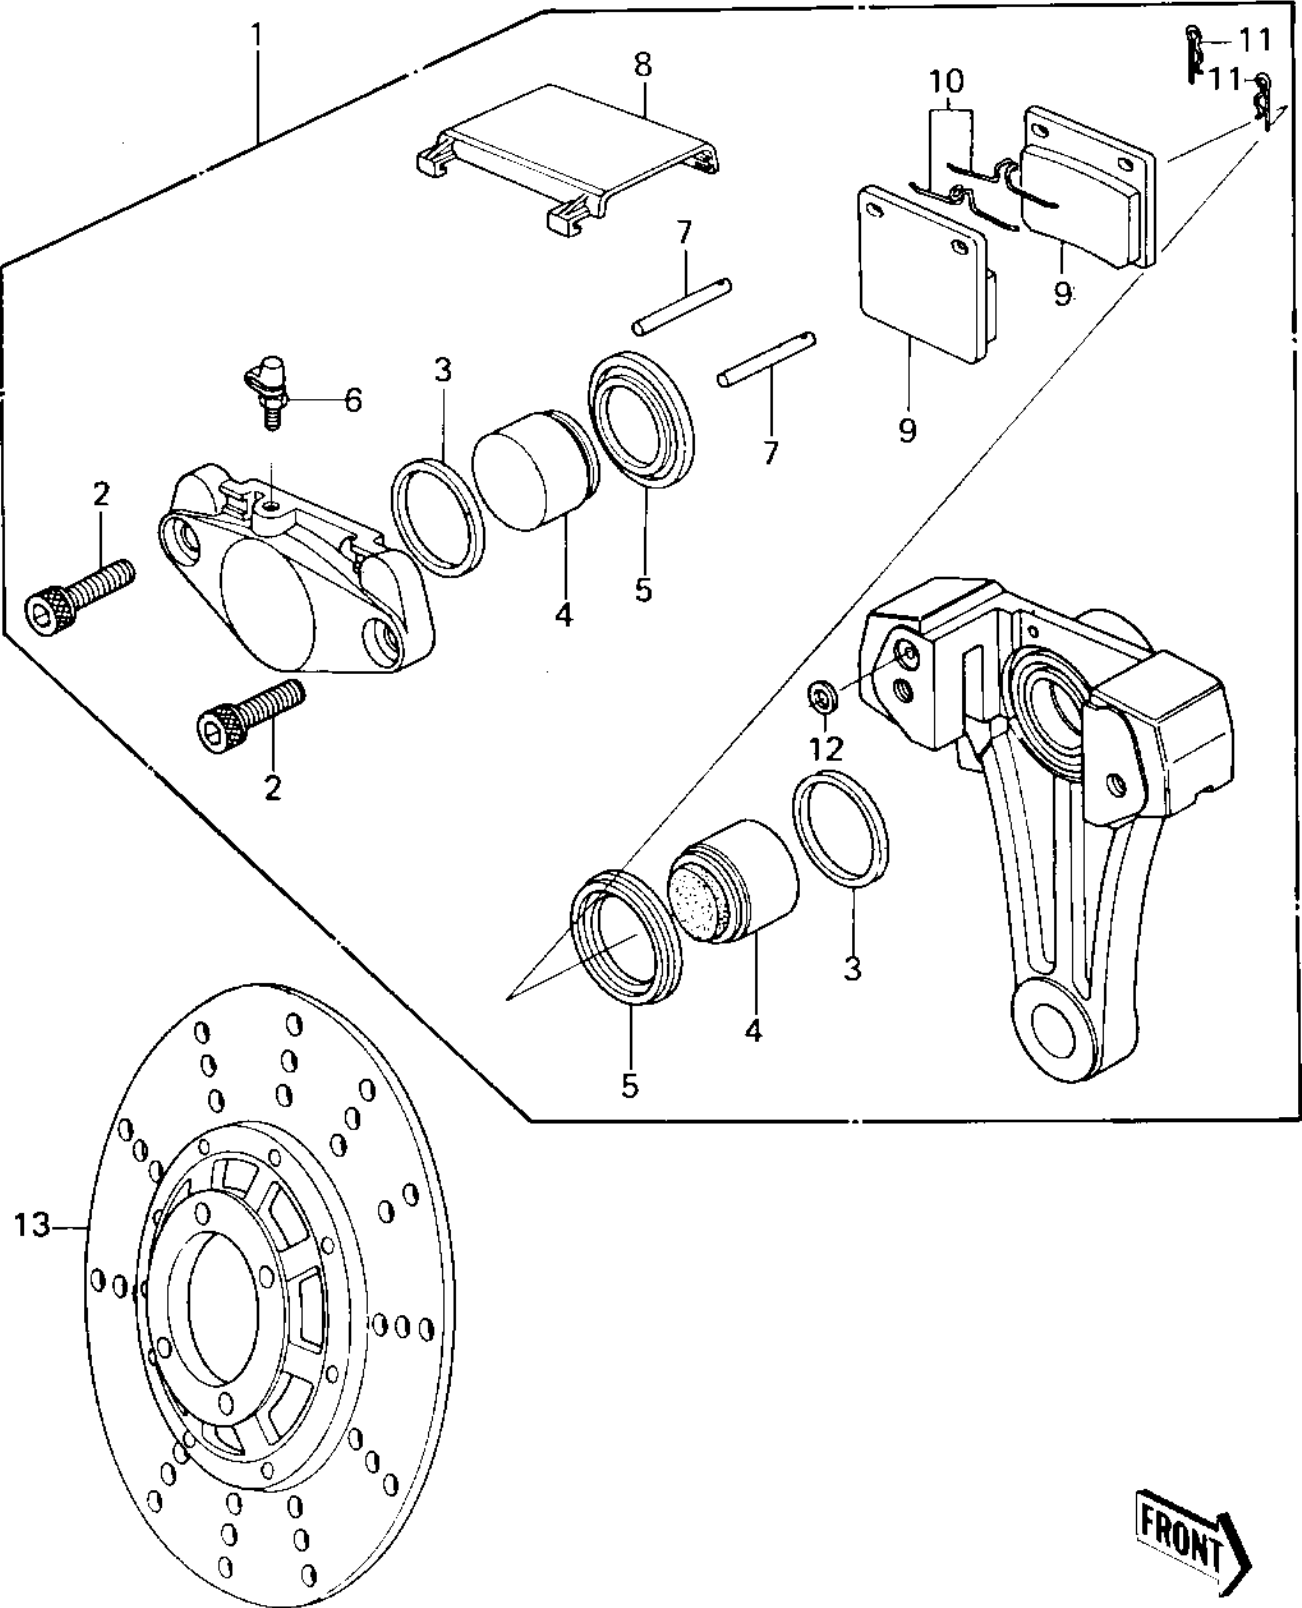

1980 Z1R PARTS DIAGRAM

REAR BRAKE ('80 D3)

1980 Z1R PARTS LIST

REAR BRAKE ('80 D3)

ITEM NAME	PART NUMBER	QUANTITY
CALIPER ASSY,REAR (Ref # 1)	43041-1013	1
BOLT,REAR CALIPER (Ref # 2)	43033-005	1
RING,PISTON SEAL (Ref # 3)	43049-002	1
PISTON,BRAKE (Ref # 4)	43020-1011	1
DUST SEAL,PISTON (Ref # 5)	43054-004	1
BLEEDER SET (Ref # 6)	43085-001	1
PIN (Ref # 7)	43045-007	1
CAP (Ref # 8)	43024-004	1
PAD SET (Ref # 9)	43082-1002	1
SPRING (Ref # 10)	43086-002	1
CLIP (Ref # 11)	43084-003	1
RING,SEAL (Ref # 12)	43053-008	1
DISC PLATE, RR BRAKE (Ref # 13)	41080-1023	1