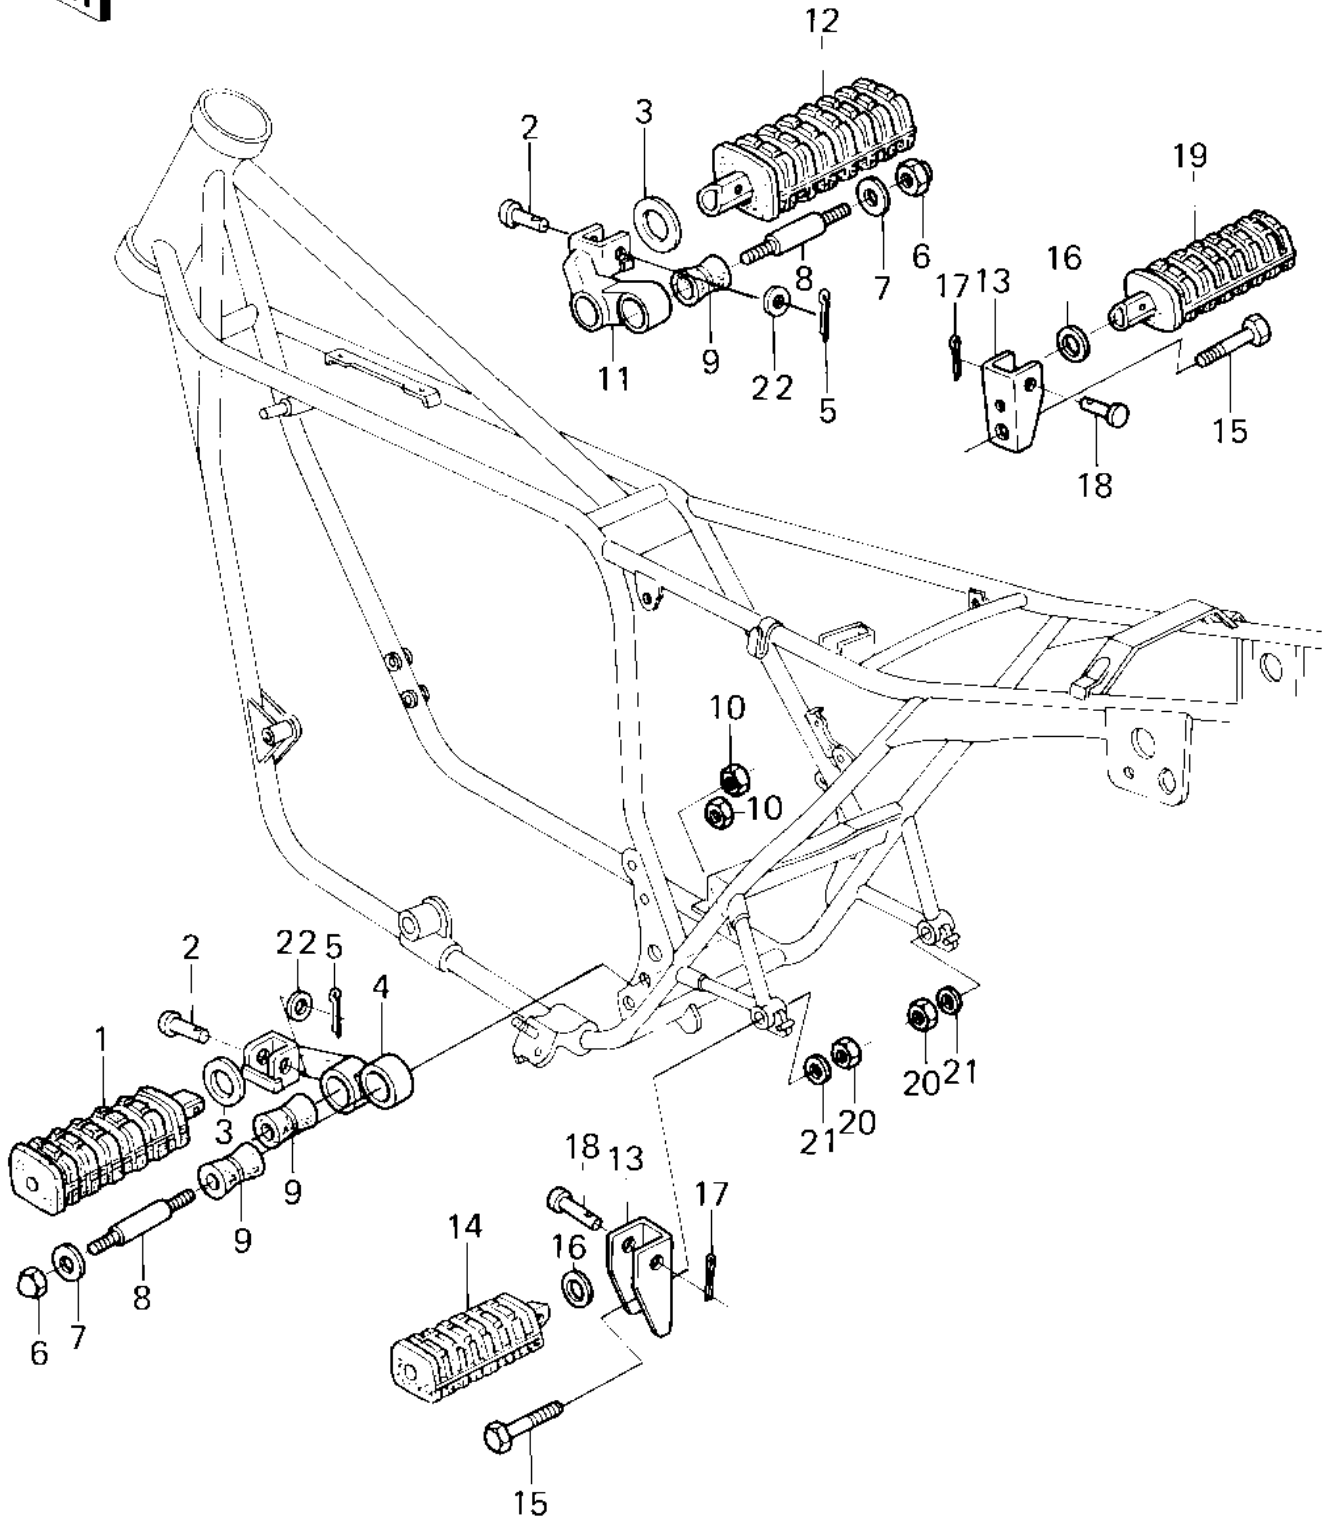

1980 Z1R PARTS DIAGRAM

FOOTRESTS ('80 D3)

1980 Z1R PARTS LIST

FOOTRESTS ('80 D3)

ITEM NAME	PART NUMBER	QUANTITY
STEP-ASSY,FR,RH (Ref # 1)	34028-1018	2
PIN,FOOTREST BAR FIT (Ref # 2)	92043-115	1
WASHER,PLAIN (Ref # 3)	92022-250	1
HOLDER,L H FIRST STE (Ref # 4)	34003-1055	1
PIN COTTER 2.5X16 (Ref # 5)	550D2516	1
NUT,CAP AND LOCK,8MM (Ref # 6)	92019-013	1
CAP,FOOTRESTBAR (Ref # 7)	92102-010	1
STUD,FOOTREST BAR FI (Ref # 8)	92004-048	1
DAMPER RUBBER,FOOTRS (Ref # 9)	92075-140	1
NUT 10MM (Ref # 10)	315B1000	1
HOLDER,R.H FTRST STE (Ref # 11)	34003-1056	1
BRACKET,STEP (Ref # 13)	32054-1021	1
STEP,FOOTREST,REAR,L (Ref # 14)	34028-1009	1
BOLT,HEX HEAD,10X60 (Ref # 15)	113B1060	1
WASHER-PLAIN (Ref # 16)	92022-181	1
PIN,COTTER,2.0X12 (Ref # 17)	550D2012	1
PIN (Ref # 18)	92043-1464	1
STEP,FOOTREST,REAR,R (Ref # 19)	34028-1010	1
NUT,LOCK,10MM (Ref # 20)	92019-021	1
WASHER PLAIN 10MM (Ref # 21)	411B1000	1
WASHER,PLAIN (Ref # 22)	92022-1028	1