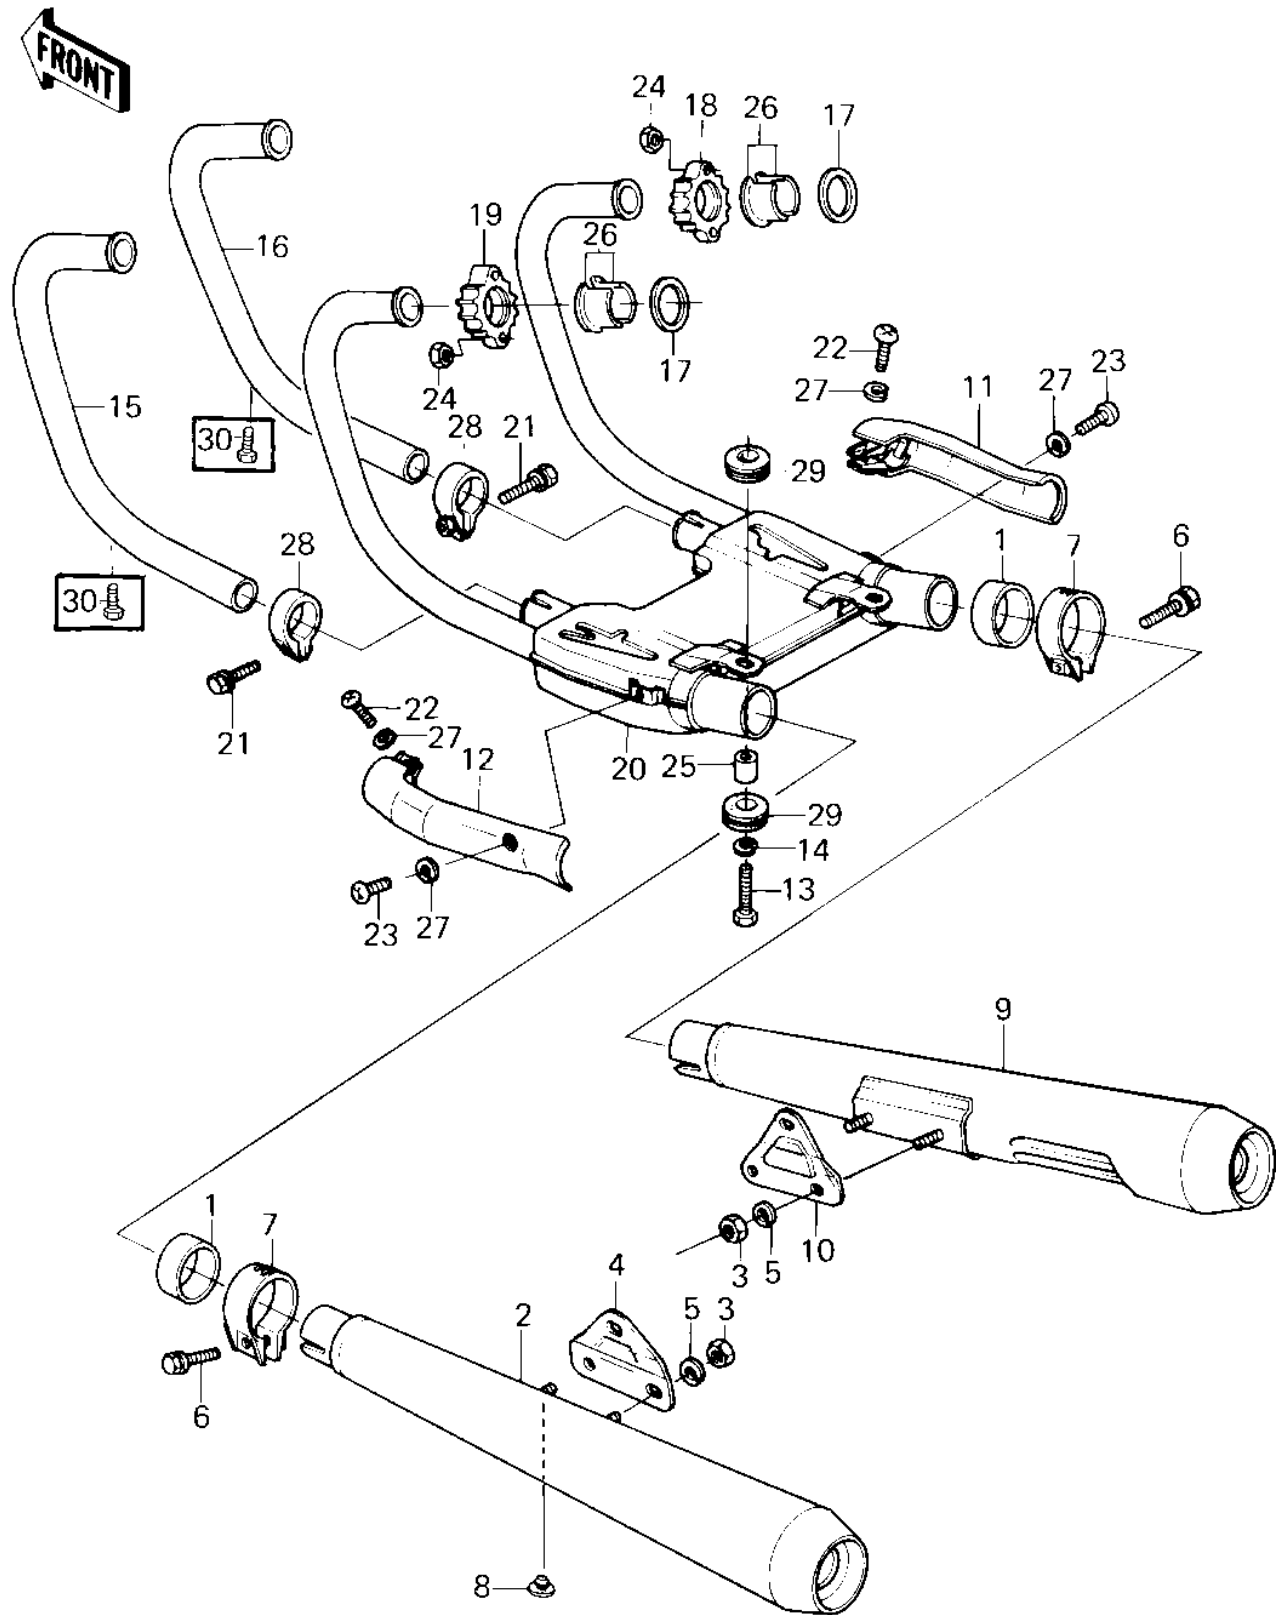

## 1980 Z1R PARTS DIAGRAM

MUFFLERS ('80 D3)

## 1980 Z1R PARTS LIST

MUFFLERS ('80 D3)

ITEM NAME	PART NUMBER	QUANTITY
GASKET,MUFFLER CONNE (Ref # 1)	11009-1035	1
MUFFLER,L.H (Ref # 2)	18002-1044	1
NUT,8MM (Ref # 3)	311B0800	1
BRACKET,MUFFLER L.H (Ref # 4)	32069-1037	1
WASHER SPRING 8MM (Ref # 5)	461F0800	2
BOLT,HEX HEAD,8X35 (Ref # 6)	92001-1094	1
CLAMP,MUFFLER CONNEC (Ref # 7)	92037-1055	1
DAMPER RUBB MAIN STA (Ref # 8)	92075-015	1
MUFFLER,R.H (Ref # 9)	18002-1034	1
BRACKET,MUFFLER.R.H (Ref # 10)	32069-1038	1
COVER,MUFFLER,R.H (Ref # 11)	14025-1017	1
COVER,MFFLER L.H (Ref # 12)	14025-1120	1
BOLT,FLANGED,8X35 (Ref # 13)	92001-1577	1
PIPE,EXHAUST,L.H.INN (Ref # 15)	18049-1030	1
PIPE,EXHAUST,R.H.INN (Ref # 16)	18049-1031	1
GASKET,EXHAUST PIPE (Ref # 17)	11009-1906	1
HOLDER,EXHAUST PIPE, (Ref # 18)	18069-1004	1
HOLDER,EXHAUST PIPE, (Ref # 19)	18069-1005	1
BOX,MUFFLER CONNECT (Ref # 20)	49070-1018	1
BOLT,HEX HEAD,8X30 (Ref # 21)	92001-1067	1
SCREW,PAN HEAD,6X20 (Ref # 22)	92009-1019	1
SCREW-PAN-CROS,6X8 (Ref # 23)	220C0608	1
NUT,LOCK,8MM (Ref # 24)	92017-013	1
COLLAR (Ref # 25)	92027-1064	1
INSERT,EXHAUST PIPE (Ref # 26)	92027-170	1
WASHER-SPRING,6MM,BL (Ref # 27)	461K0600	1
CLAMP,EXHAUST PIPE (Ref # 28)	92037-1056	1
DAMPER RUBBER (Ref # 29)	92075-1042	1
BOLT (6X10) (Ref # 30)	110R0610	1