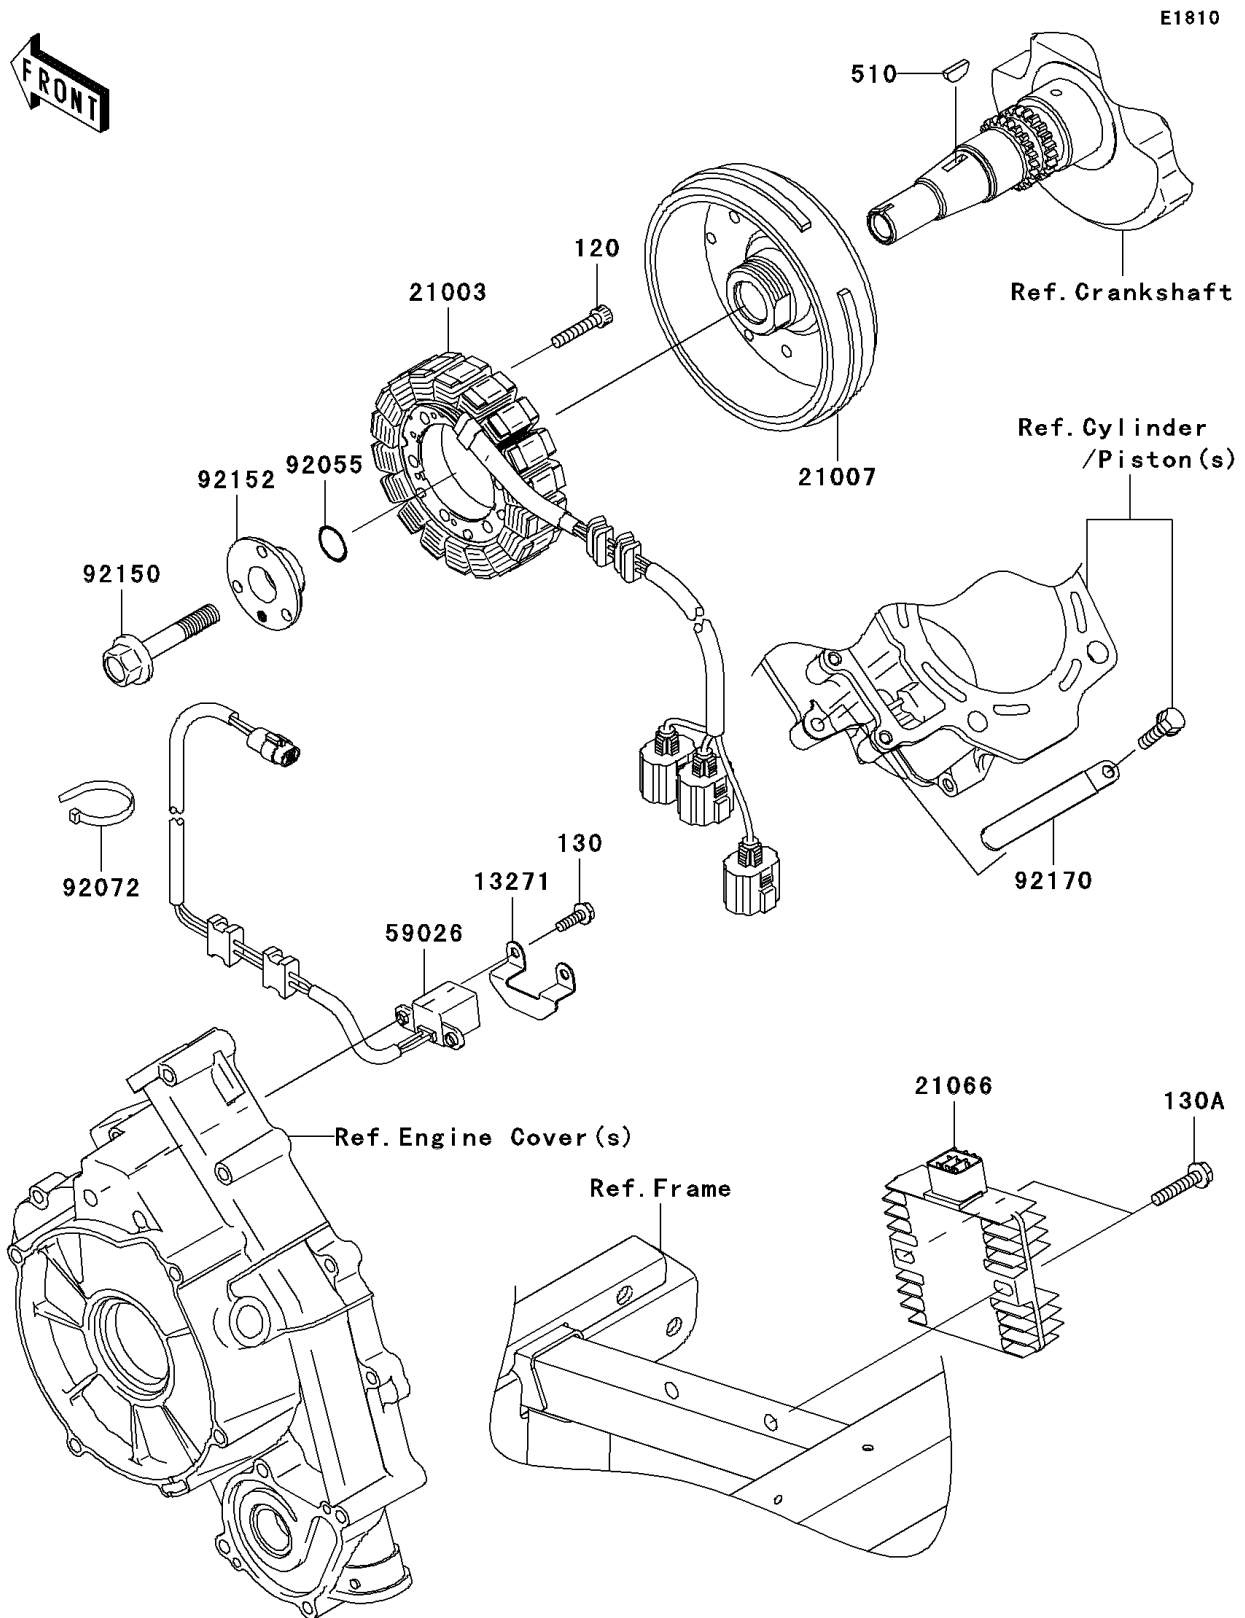

2008 Teryx® 750 4x4 PARTS DIAGRAM

Generator

2008 Teryx® 750 4x4 PARTS LIST

Generator

ITEM NAME	PART NUMBER	QUANTITY
BOLT-SOCKET,6X28 (Ref # 120)	120CA0628	1
BOLT-FLANGED,5X16 (Ref # 130)	130BA0516	1
BOLT-FLANGED,6X30 (Ref # 130A)	130BB0630	1
KEY-WOODRUFF (Ref # 510)	510A4200	1
PLATE (Ref # 13271)	13271-1369	1
STATOR (Ref # 21003)	21003-0077	1
ROTOR (Ref # 21007)	21007-1367	1
REGULATOR-VOLTAGE (Ref # 21066)	21066-0030	1
COIL-PULSING (Ref # 59026)	59026-1159	1
RING-O,19.8X2.2 (Ref # 92055)	92055-1215	1
BAND,L=188 (Ref # 92072)	92072-1239	1
BOLT,12X65 (Ref # 92150)	92150-1987	1
COLLAR,20X51X17 (Ref # 92152)	92152-1467	1
CLAMP (Ref # 92170)	92170-1925	1