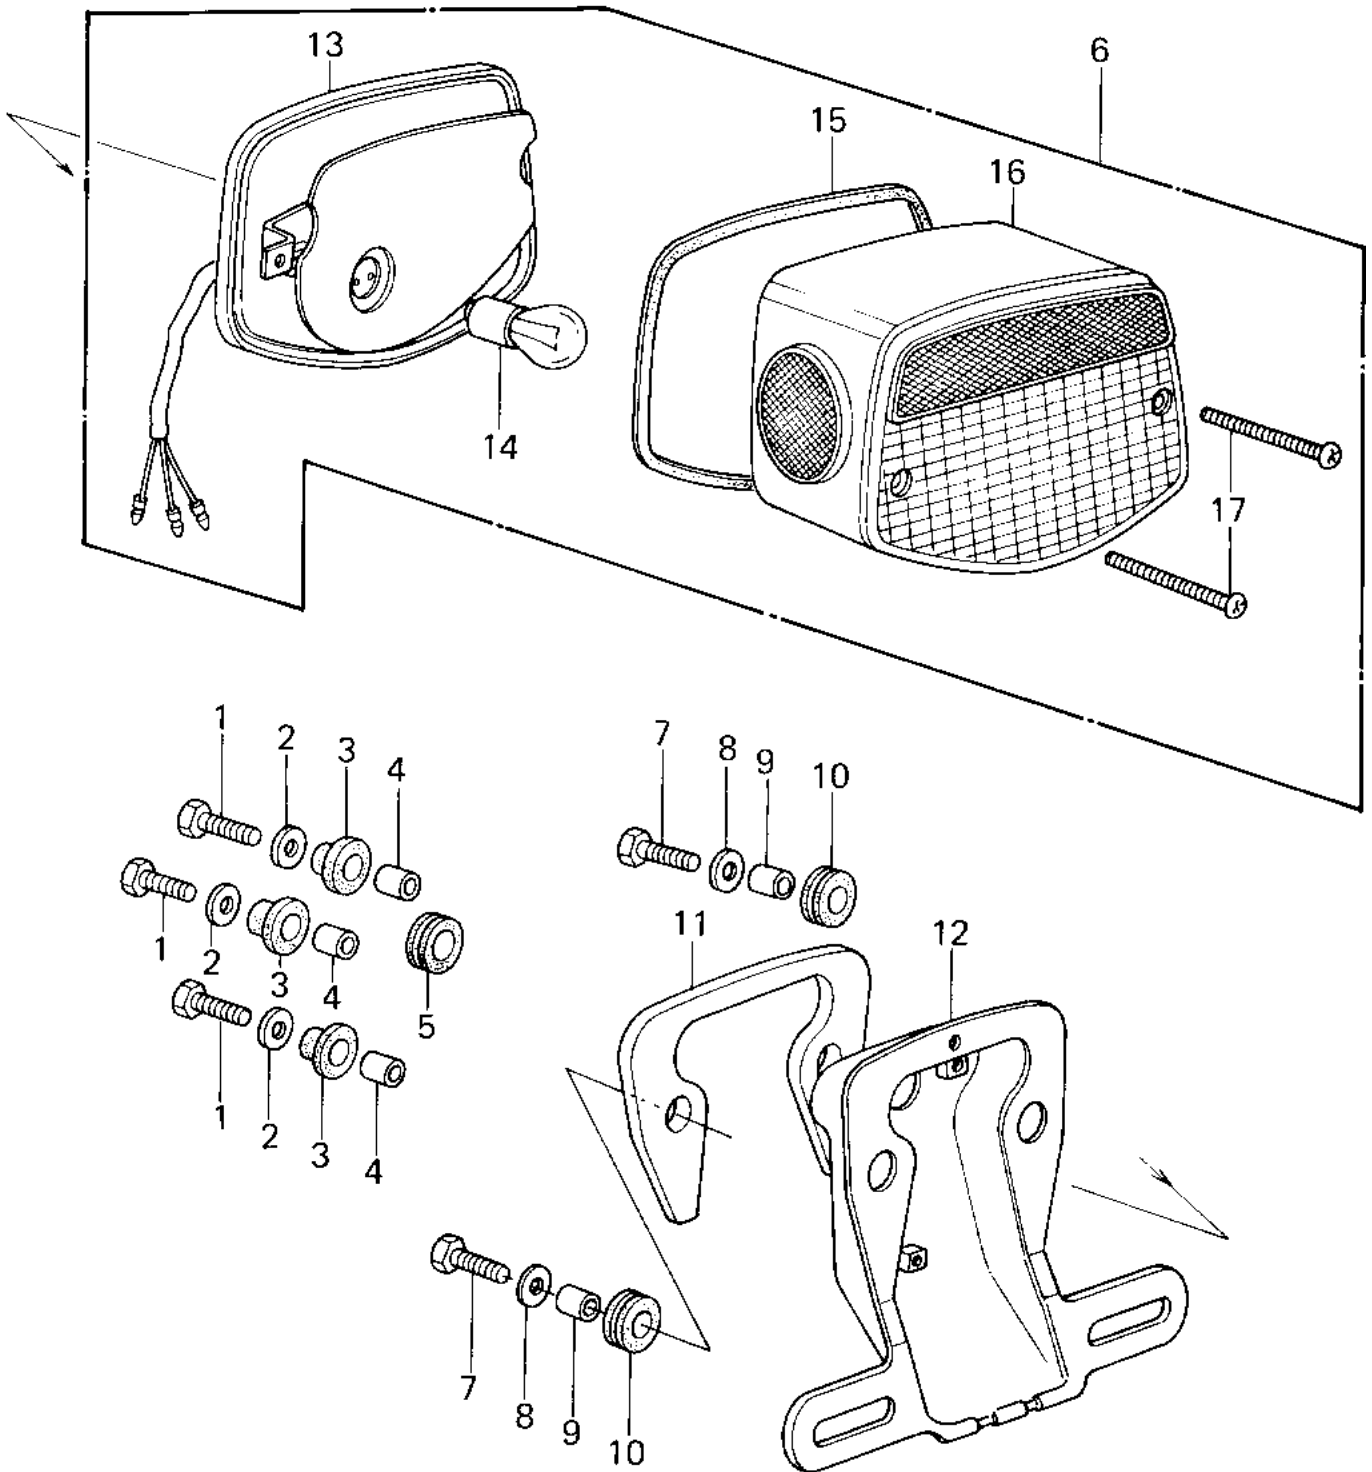

## 1978 Z1R PARTS DIAGRAM

TAILLIGHT ('78 D1)

## 1978 Z1R PARTS LIST

TAILLIGHT ('78 D1)

ITEM NAME	PART NUMBER	QUANTITY
BOLT-UPSET,6X20 (Ref # 1)	112G0620	1
WASHER 6.5X20X1.6T (Ref # 2)	92022-125	2
DAMPER RUBBER (Ref # 3)	92075-112	1
COLLAR 6.8X10X10.5 (Ref # 4)	92027-120	1
GROMMET HARNESS 10MM (Ref # 5)	92071-019	1
TAIL LAMP UNIT (Ref # 6)	23025-064	1
BOLT 6X22 (Ref # 7)	112B0622	1
COLLAR,6.8X10X8.5 (Ref # 9)	92027-129	1
DAMPER RUBBER (Ref # 10)	23066-020	1
DAMPER RUBBER (Ref # 11)	23066-019	1
BRACKET,LICENSE PLAT (Ref # 12)	23036-045	1
CASE,TAIL LIGHT (Ref # 13)	23027-041	1
BULB,12V 32/3CP (Ref # 14)	92069-059	1
GASKET,TAIL LENS (Ref # 15)	23028-021	1
LENS,TAIL LAMP (Ref # 16)	23026-034	1
SCREW-PAN-CROS (Ref # 17)	220R0460	1