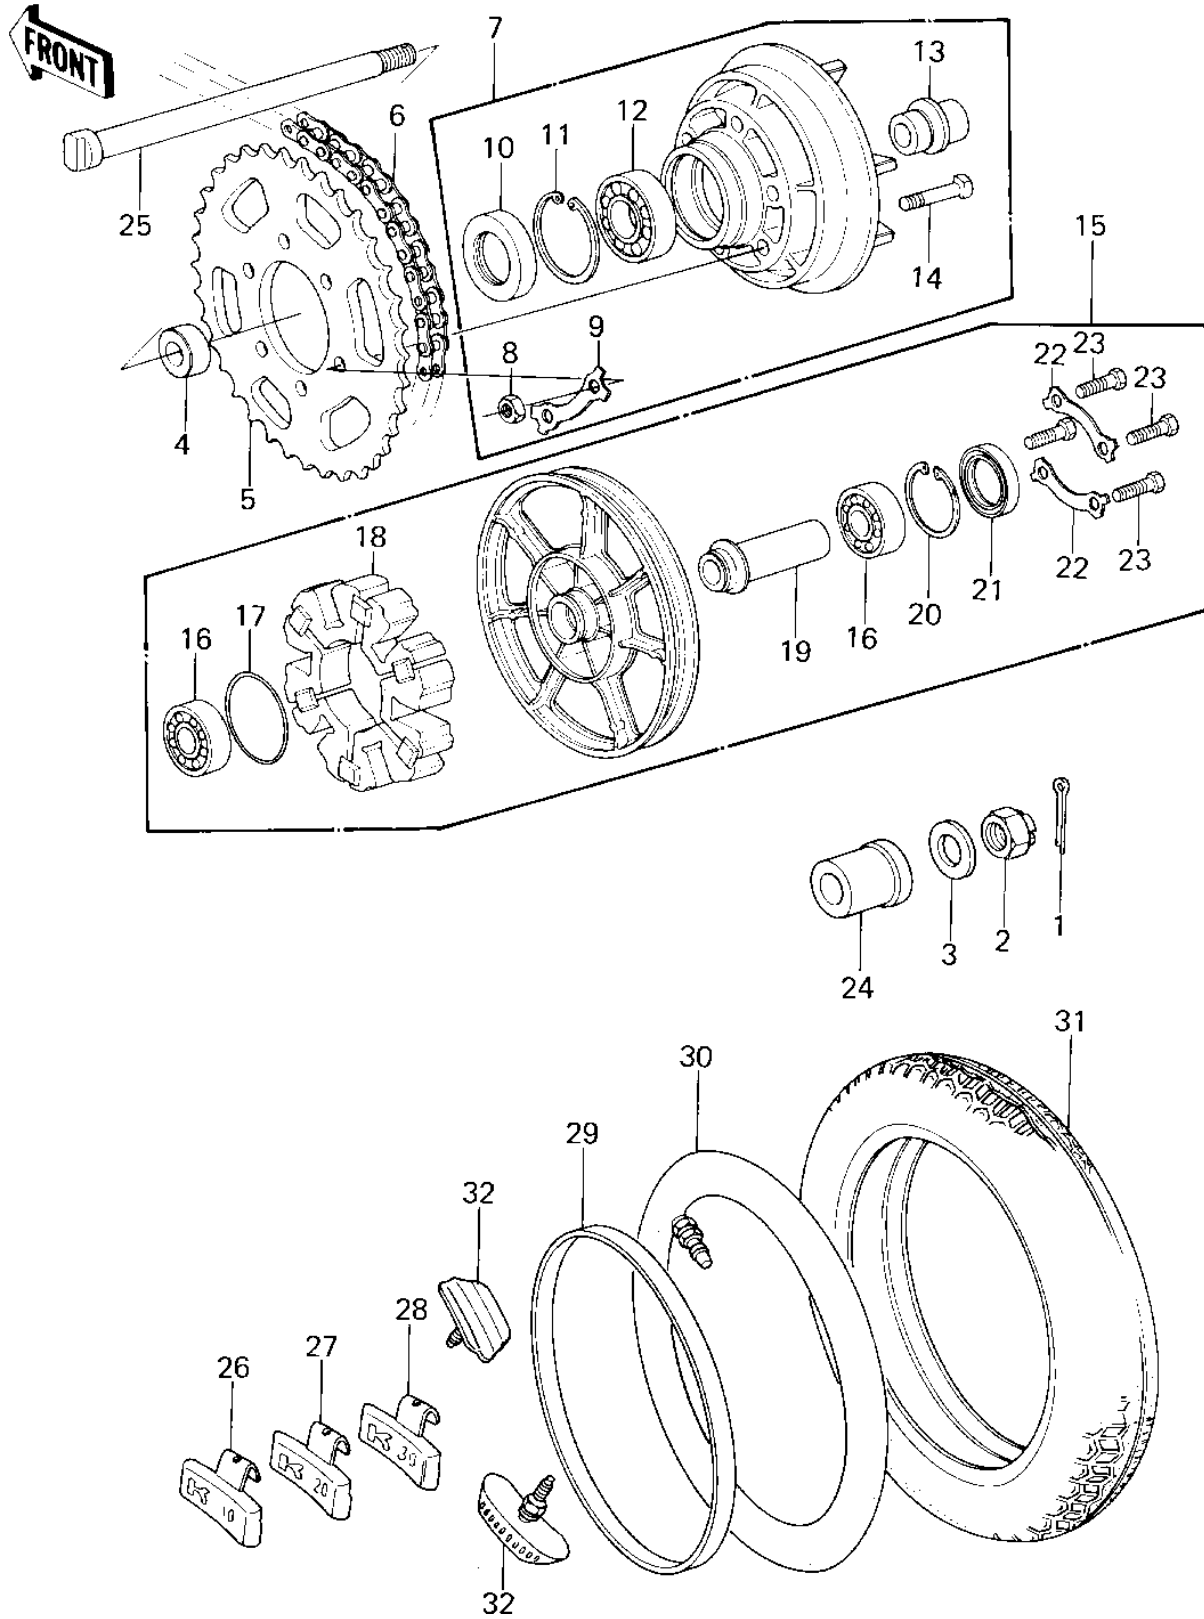

1978 Z1R PARTS DIAGRAM

REAR WHEEL/TIRE/HUB/CHAIN ('78 D1)

1978 Z1R PARTS LIST

REAR WHEEL/TIRE/HUB/CHAIN ('78 D1)

ITEM NAME	PART NUMBER	QUANTITY
PIN-COTTER,4.0X35 (Ref # 1)	550D4035	1
NUT CASTLE,18MM (Ref # 2)	42045-018	1
WASHER,PLAIN,20MM (Ref # 3)	92022-248	1
COLLAR,REAR AXLE (Ref # 4)	42032-071	1
REAR SPROCKET,33T (Ref # 5)	42041-1010	1
DR CHAIN 630X92 (Ref # 6)	92057-107	1
COUPLING ASSY,REAR (Ref # 7)	42033-1005	1
NUT 10MM (Ref # 8)	42045-005	1
WASHER LOCK (Ref # 9)	92088-007	1
OIL SEAL (Ref # 10)	92050-027	1
CIRCLIP,62M/M (Ref # 11)	92033-1044	1
BALL BEARING,#6206 (Ref # 12)	601B6206	1
SLEEVE,RR HUB COUPLN (Ref # 13)	42036-033	1
BOLT-REAR SPROCKET (Ref # 14)	92003-087	1
SOLID WHEEL ASSY,REA (Ref # 15)	41073-1035	1
BEARING BALL #6304 (Ref # 16)	601B6304	1
"0" RING,65MM (Ref # 17)	671B2565	1
SHOCK DAMPER,REAR HU (Ref # 18)	42014-033	1
SPACER,RR HUB BEARIN (Ref # 19)	42010-039	1
RING,SNAP,56.2M/M (Ref # 20)	92033-1043	1
OIL SEAL WTC35527 (Ref # 21)	92052-006	1
WASHER,LOCK (Ref # 22)	92088-023	1
BOLT (Ref # 23)	92001-158	1
COLLAR,REAR AXLE (Ref # 24)	42032-080	1
AXLE,REAR (Ref # 25)	42031-034	1
BALANCER-WHEEL,10G (Ref # 26)	41075-1011	1
BALANCER-WHEEL,20G (Ref # 27)	41075-1012	1
BALANCER-WHEEL,30G (Ref # 28)	41075-1013	1
BAND,RIM,4.00/5.10-1 (Ref # 29)	41023-1006	1

1978 Z1R PARTS LIST

REAR WHEEL/TIRE/HUB/CHAIN ('78 D1)

ITEM NAME	PART NUMBER	QUANTITY
TUBE 350/375/410-18 (Ref # 30)	41022-031	1
TIRE 400H-18 K87 (Ref # 31)	41021-039	1
STOPPER,RIM,2.15 (Ref # 32)	41024-1001	1