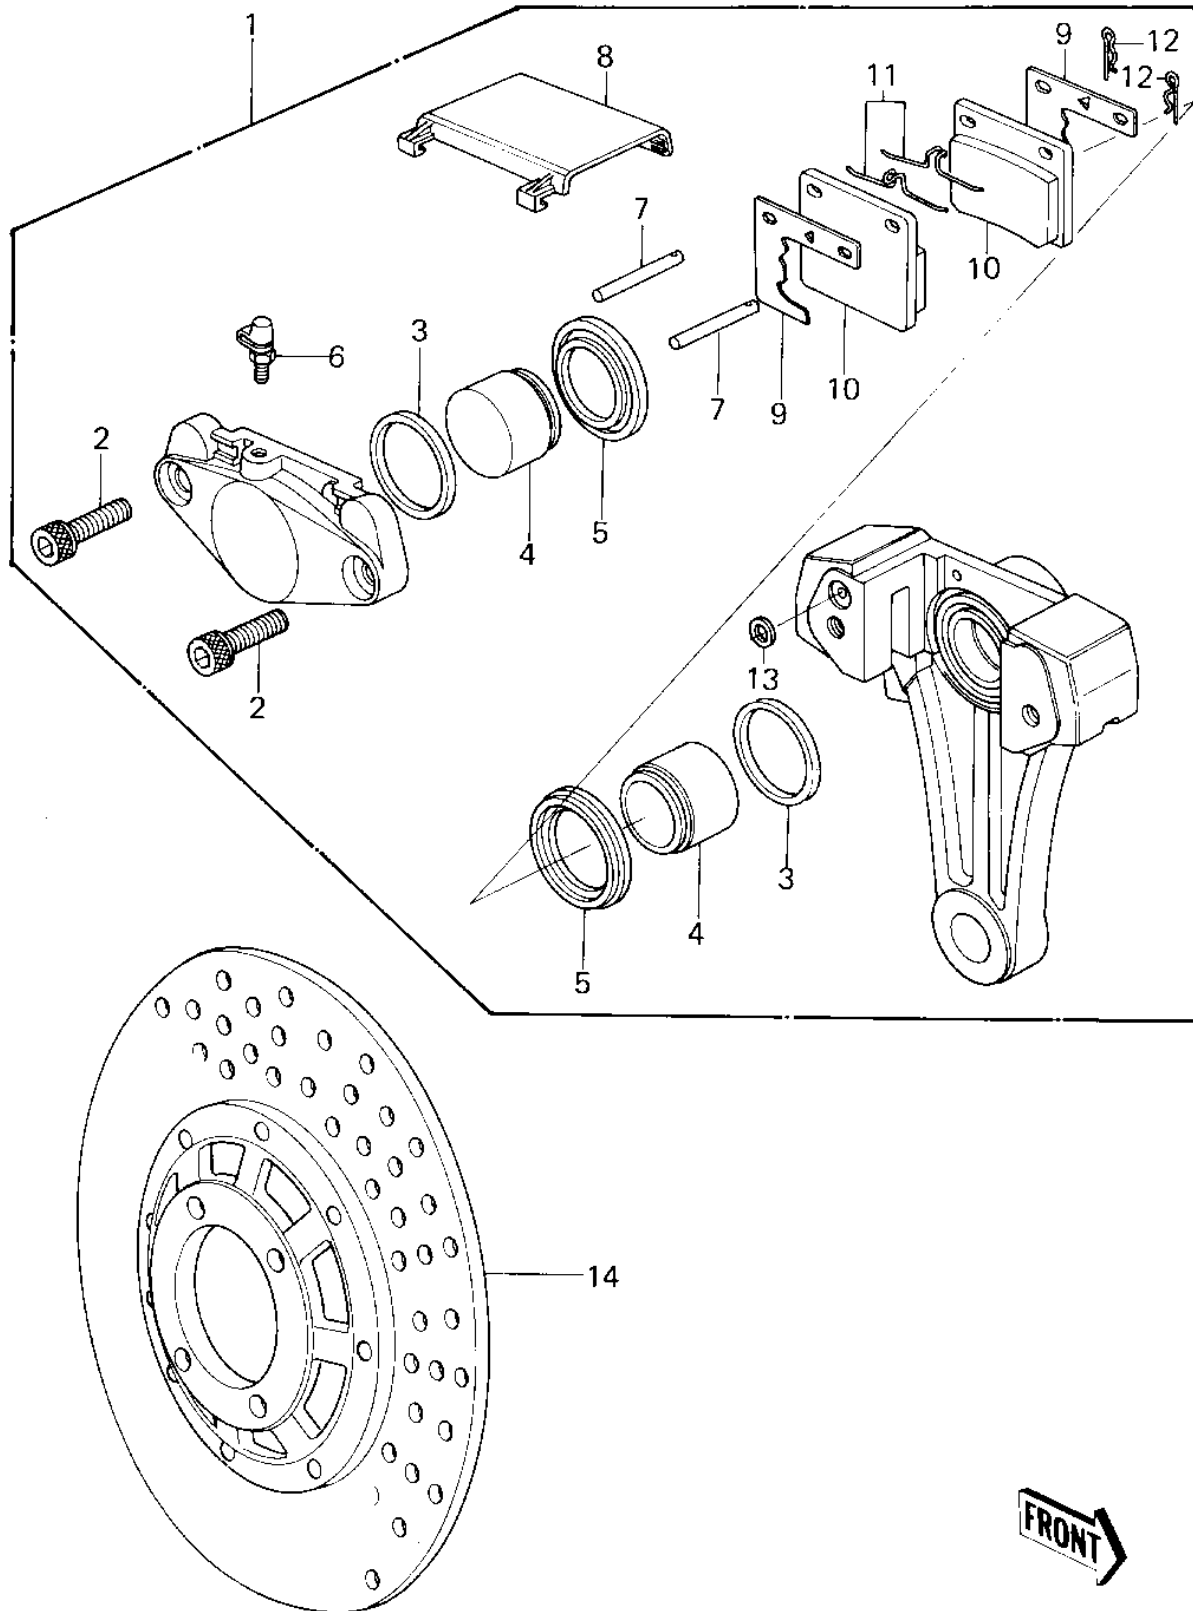

1978 Z1R PARTS DIAGRAM

REAR BRAKE ('78 D1)

1978 Z1R PARTS LIST

REAR BRAKE ('78 D1)

ITEM NAME	PART NUMBER	QUANTITY
CALIPER ASSY,REAR (Ref # 1)	43041-1012	1
BOLT,REAR CALIPER (Ref # 2)	43033-005	1
RING,PISTON SEAL (Ref # 3)	43049-002	1
PISTON,REAR CALIPER (Ref # 4)	43048-008	1
DUST SEAL,PISTON (Ref # 5)	43054-004	1
BLEEDER SET (Ref # 6)	43085-001	1
PIN (Ref # 7)	43045-007	1
CAP (Ref # 8)	43024-004	1
SHIM (Ref # 9)	43076-004	1
PAD SET (Ref # 10)	43050-1013	1
SPRING (Ref # 11)	43086-002	1
CLIP (Ref # 12)	43084-003	1
RING,SEAL (Ref # 13)	43053-008	1
DISC PLATE,REAR (Ref # 14)	41080-1004	1