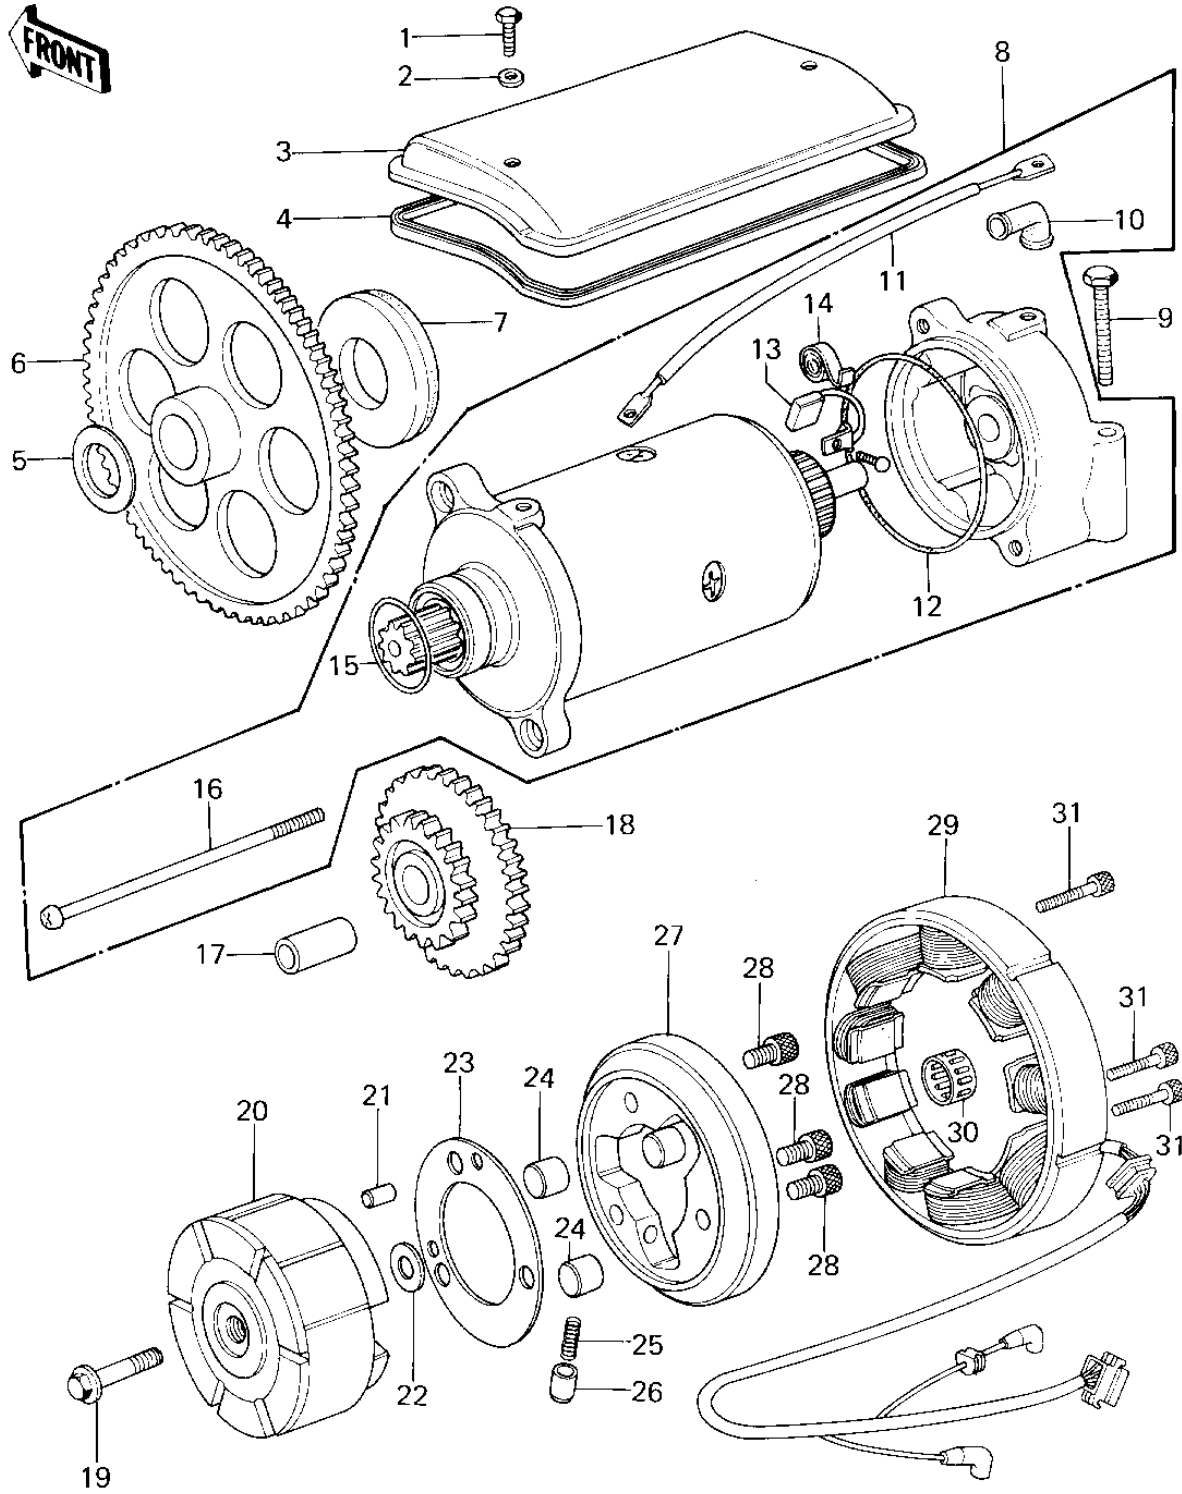

1978 Z1R PARTS DIAGRAM

GENERATOR/STARTER MOTOR ('78 D1)

1978 Z1R PARTS LIST

GENERATOR/STARTER MOTOR ('78 D1)

ITEM NAME	PART NUMBER	QUANTITY
BOLT (6X10) (Ref # 1)	110R0610	1
WASHER,PLAIN,6MM (Ref # 2)	410D0600	1
COVER,STARTING MOTOR (Ref # 3)	21165-001	1
GASKET,START MOTOR C (Ref # 4)	21166-001	1
WASHER 22.1X30.7X2.0 (Ref # 5)	92026-091	1
GEAR,STARTING CLUTCH (Ref # 6)	21167-003	1
DAMPER RUBBER 6.3T (Ref # 7)	92075-192	1
DAMPER RUBBER 7.3T (Ref # 7)	92075-193	1
DAMPER RUBBER 8.3T (Ref # 7)	92075-194	1
STARTER-ELECTRIC (Ref # 8)	21163-1019	1
BOLT,EXCLUSIVE (Ref # 9)	92001-1456	1
GROMMET,CORD (Ref # 10)	21017-017	1
WIRE,STARTER MOTOR (Ref # 11)	26010-055	1
"0" RING,STARTING MT (Ref # 12)	21027-003	1
CARBON BRUSH (Ref # 13)	21039-003	1
SPRING,CARBON BRUSH (Ref # 14)	21040-003	1
"0" RING,STARTING MT (Ref # 15)	21027-004	1
SCREW,PAN HEAD,6X110 (Ref # 16)	21015-005	1
PIN-PISTON (Ref # 17)	13002-007	1
GEAR,STARTING MOTOR (Ref # 18)	21167-002	1
BOLT,10X40 (Ref # 19)	92001-1201	1
ROTOR (Ref # 20)	21007-1005	1
PIN,DOWEL,6X22 (Ref # 21)	551A0622	1
WASHER 22X35.5X1.0T (Ref # 22)	92026-092	1
PLATE,CLUTCH STARTER (Ref # 23)	92026-112	1
PIN (Ref # 24)	92122-001	1
SPRING (Ref # 25)	92081-110	1
PIN (Ref # 26)	92043-087	1
CLUTCH ASSY,STARTING (Ref # 27)	13193-1006	1

1978 Z1R PARTS LIST

GENERATOR/STARTER MOTOR ('78 D1)

ITEM NAME	PART NUMBER	QUANTITY
BOLT (Ref # 28)	120P0816	1
STATOR ASSY (Ref # 29)	21076-023	1
BEARING,K222620 (Ref # 30)	92046-033	1
BOLT-SOCKET,6X35,BLA (Ref # 31)	120S0635	1