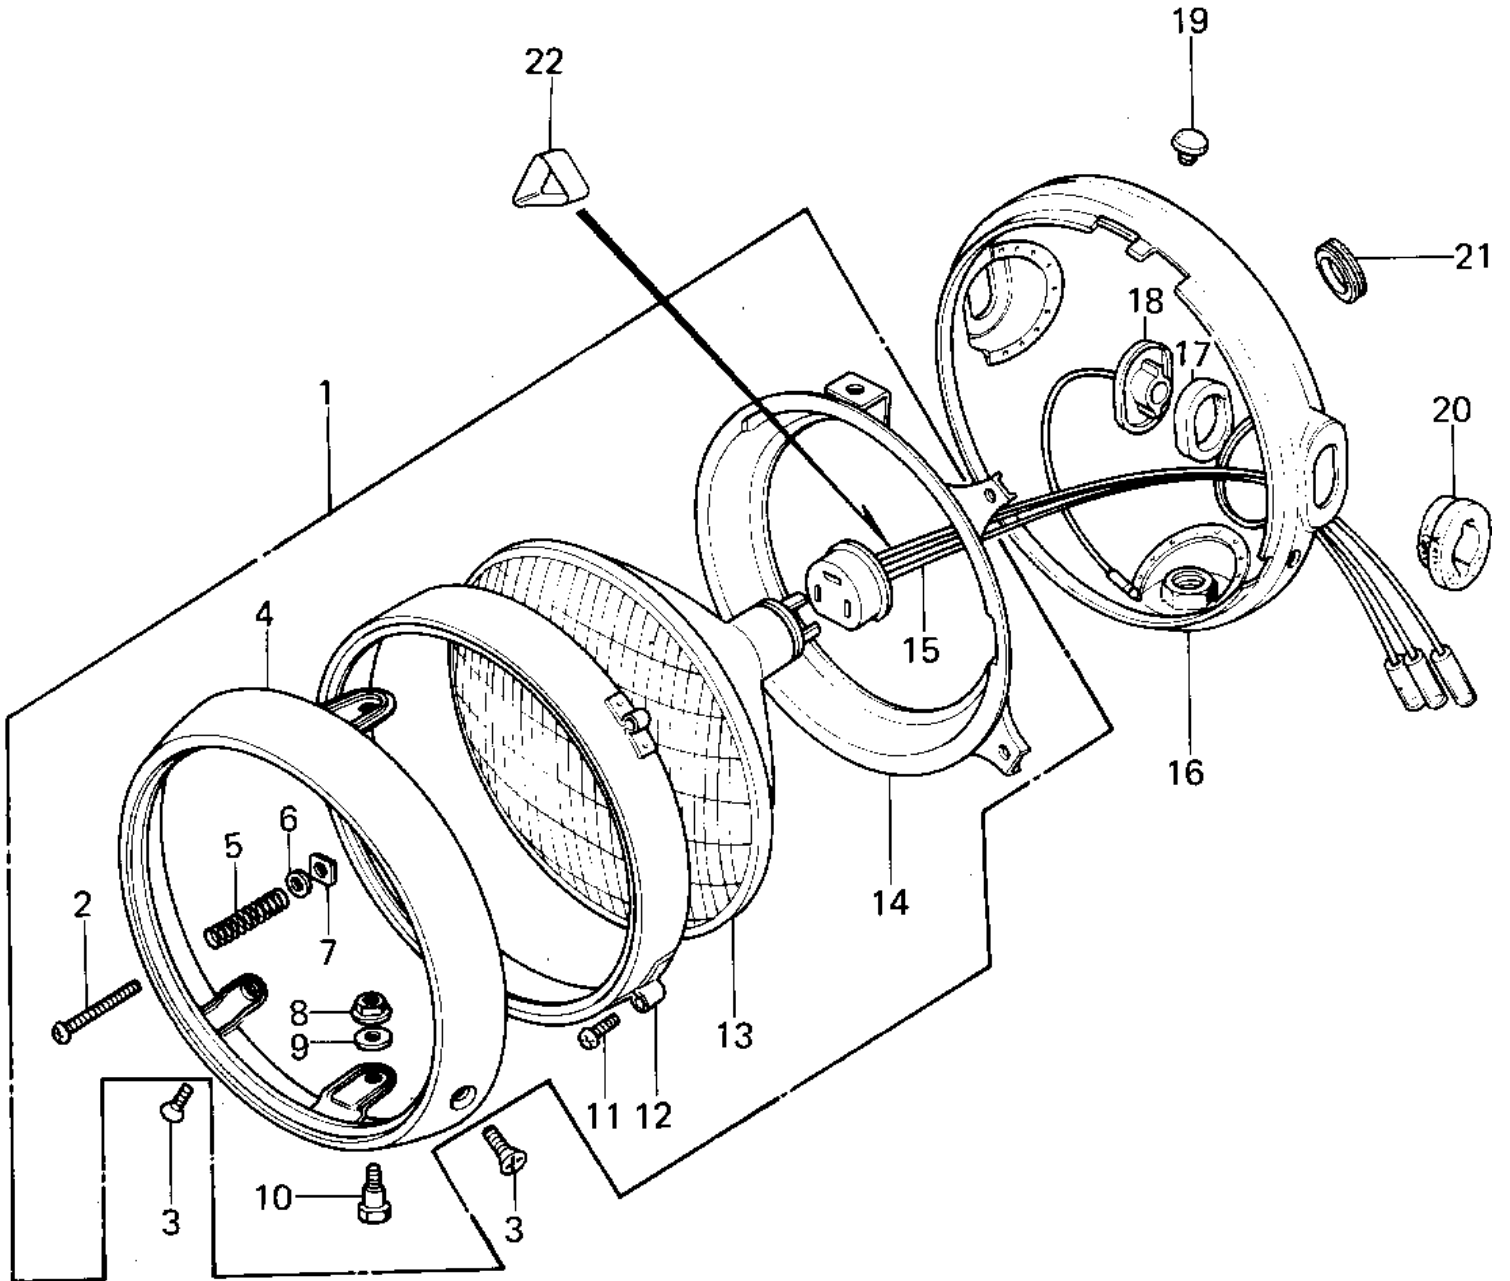

## 1977 KZ1000 PARTS DIAGRAM

HEADLIGHT ('77-'78 A1/A2/A2A)

## 1977 KZ1000 PARTS LIST

HEADLIGHT ('77-'78 A1/A2/A2A)

ITEM NAME	PART NUMBER	QUANTITY
LAMP UNIT,HEAD (Ref # 1)	23003-017	1
LAMP UNIT,HEAD (Ref # 1)	23004-1009	1
SCREW FORCUS ADJUST (Ref # 2)	23019-021	1
SCREW,PAN HEAD,5X14 (Ref # 3)	23019-022	1
RIM,HEAD LAMP (Ref # 4)	23006-038	1
SPRING FOCUS ADJUST (Ref # 5)	23014-005	1
WASHER (Ref # 6)	23021-004	1
NUT,4MM (Ref # 7)	23020-018	1
NUT,HEAD LAMP RIM FI (Ref # 8)	23020-023	1
WASHER-PLAIN,5MM (Ref # 9)	23021-012	1
SCREW-PAN HEAD,5X12 (Ref # 10)	23019-023	1
SCREW-PAN-HEAD 3X6 (Ref # 11)	220B0306	1
SCREW PAN HEAD 3X12 (Ref # 11)	220B0312	1
RING,HEAD LAMP MOUNT (Ref # 12)	23072-001	1
SEALD BEAM UNIT (Ref # 13)	23007-041	1
SEALED BEAM UNIT (Ref # 13)	23007-1006	1
RING,HEAD LAMP MOUNT (Ref # 14)	23074-001	1
SOCKET ASSY,HEAD LAM (Ref # 15)	23008-037	1
BODY-COMP-HEAD LAMP (Ref # 16)	23005-1015-21	2
DAMPER RUBBER (Ref # 17)	23066-016	1
COLLAR (Ref # 18)	23076-005	1
PLUG REAR FENDER RUB (Ref # 19)	92074-006	1
DAMPER RUBBER (Ref # 20)	23066-015	1
GROMMET (Ref # 21)	92071-1008	1
DUST COVER,HEAD LAMP (Ref # 22)	49016-1009	1