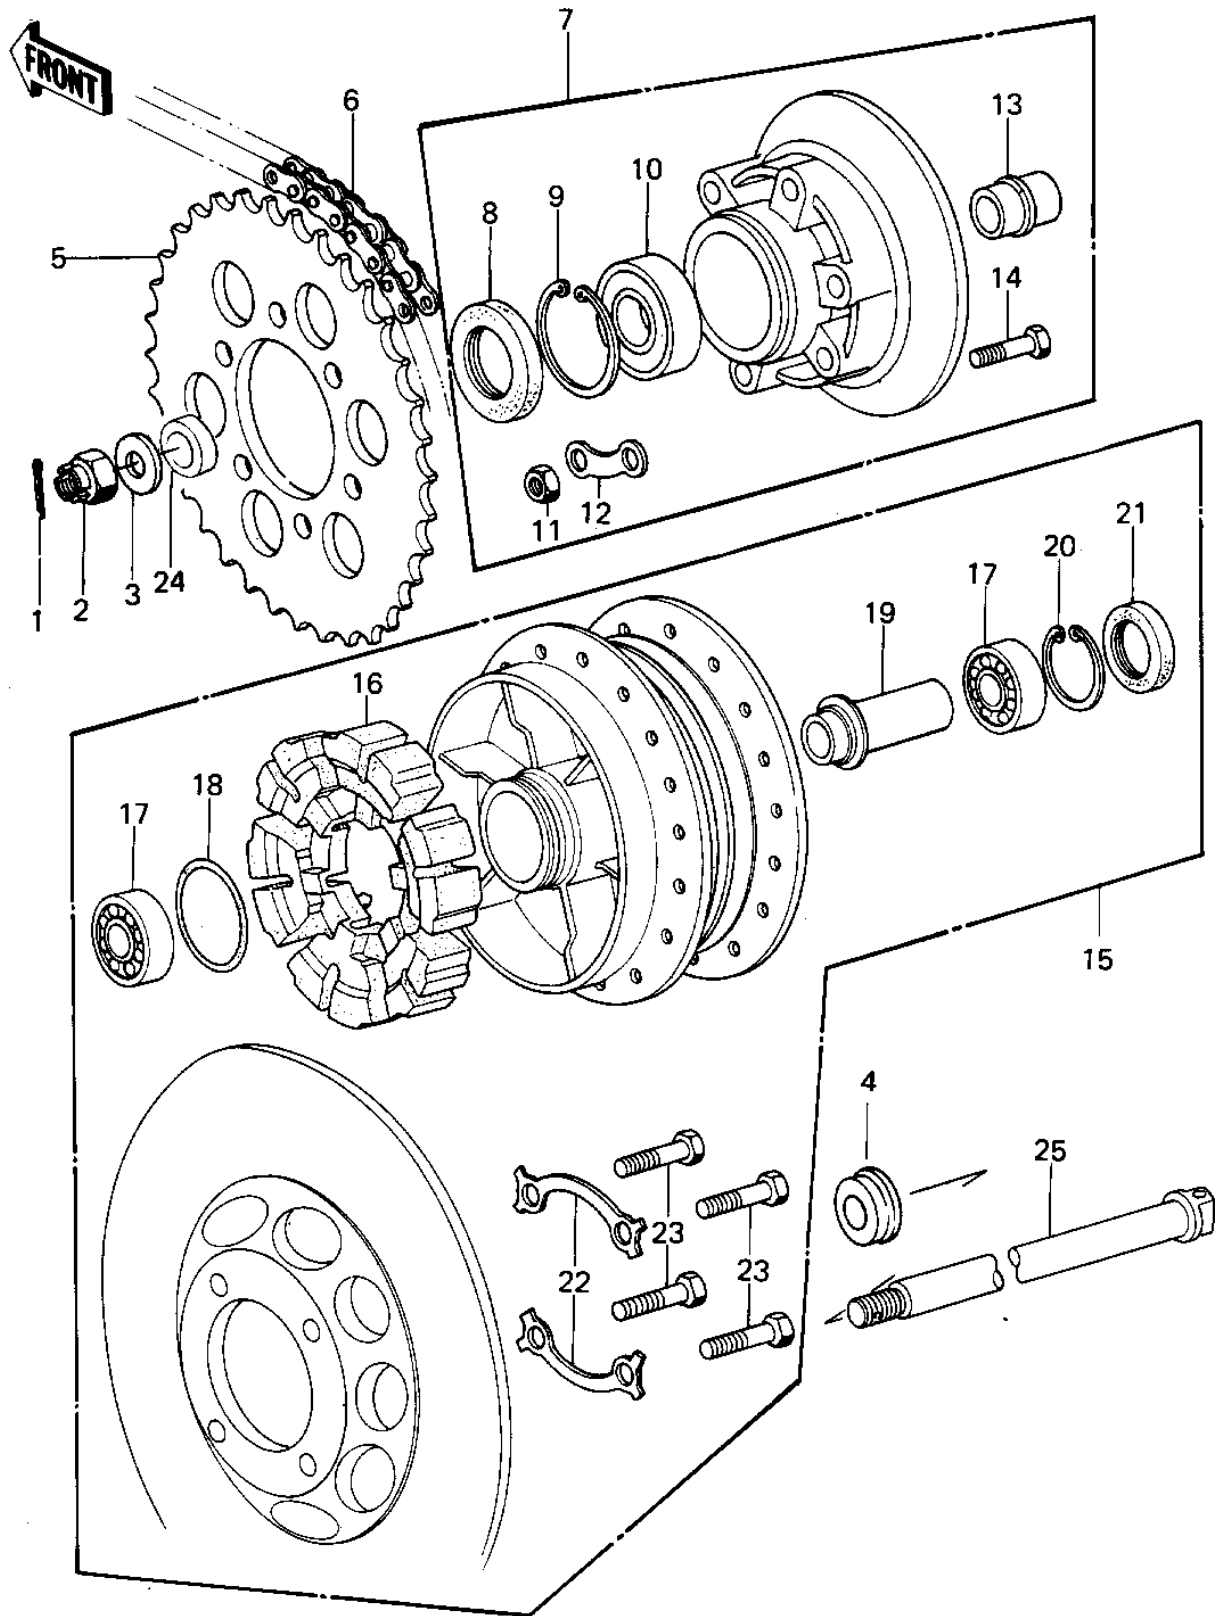

1977 KZ1000 PARTS DIAGRAM

REAR HUB/CHAIN ('77-'78 A1/A2/A2A)

1977 KZ1000 PARTS LIST

REAR HUB/CHAIN ('77-'78 A1/A2/A2A)

ITEM NAME	PART NUMBER	QUANTITY
PIN-COTTER,4.0X35 (Ref # 1)	550D4035	1
NUT CASTLE,18MM (Ref # 2)	42045-018	1
WASHER,PLAIN,20MM (Ref # 3)	92022-248	1
COLLAR,REAR AXLE (Ref # 4)	42032-070	1
REAR SPROCKET,33T (Ref # 5)	42041-1010	1
DR CHAIN 630X92 (Ref # 6)	92057-107	1
COUPLING ASSY,REAR H (Ref # 7)	42008-034	1
OIL SEAL (Ref # 8)	92050-027	1
CIRCLIP,62M/M (Ref # 9)	92033-1044	1
BALL BEARING,#6206 (Ref # 10)	601B6206	1
NUT 10MM (Ref # 11)	42045-005	1
WASHER LOCK (Ref # 12)	92088-007	1
SLEEVE (Ref # 13)	42036-024	1
BOLT,TORQUE ROD FRON (Ref # 14)	92001-1208	1
DRUM ASSY,REAR BRAKE (Ref # 15)	42005-053	1
SHOCK DAMPER,REAR HU (Ref # 16)	42014-028	1
BEARING BALL #6304 (Ref # 17)	601B6304	1
"O" RING,60MM (Ref # 18)	671B2560	1
COLLAR,BRG (Ref # 19)	42010-030	1
RING,SNAP,56.2M/M (Ref # 20)	92033-1043	1
OIL SEAL WTC35527 (Ref # 21)	92052-006	1
WASHER,LOCK (Ref # 22)	92088-023	1
BOLT (Ref # 23)	92001-158	1
COLLAR,REAR AXLE (Ref # 24)	42032-071	1
AXLE,REAR (Ref # 25)	42031-034	1