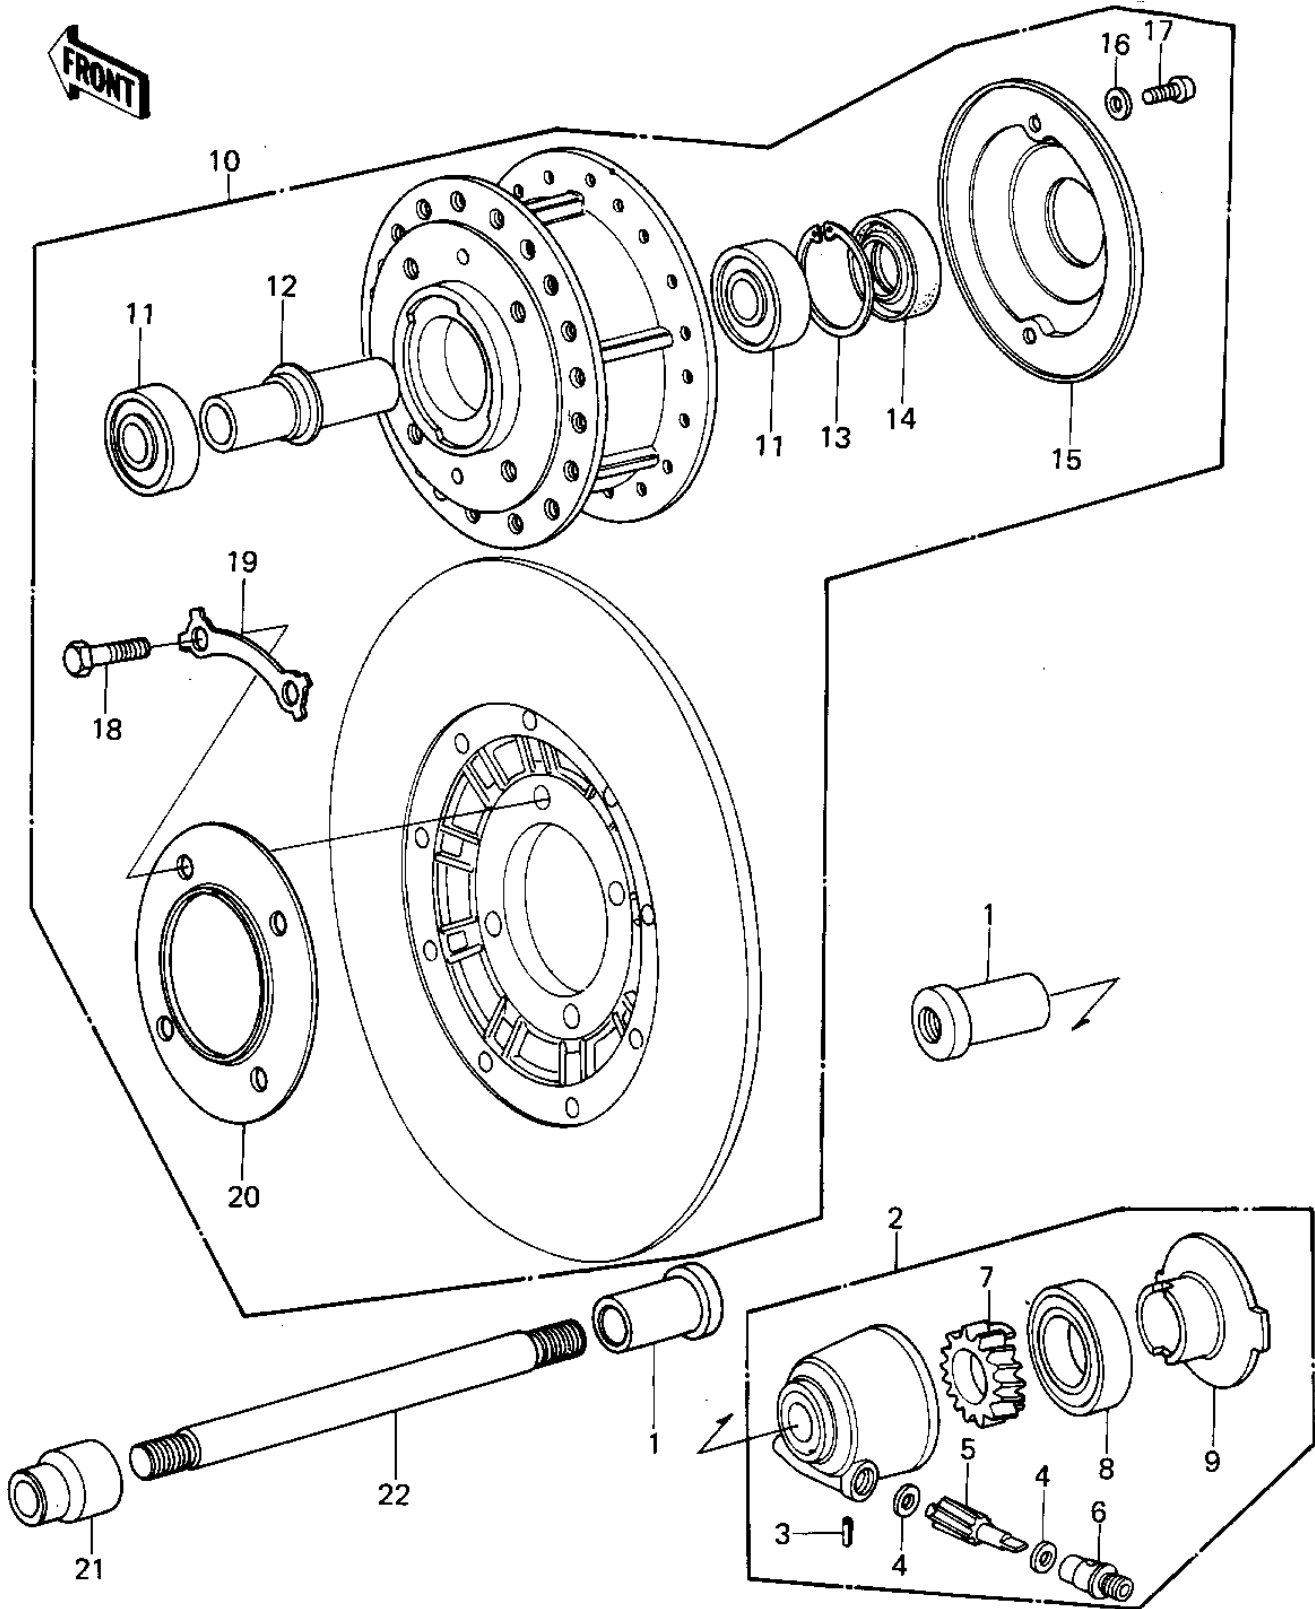

1977 KZ1000 PARTS DIAGRAM

FRONT HUB ('77-'78 A1/A2/A2A)

1977 KZ1000 PARTS LIST

FRONT HUB ('77-'78 A1/A2/A2A)

| ITEM NAME | PART NUMBER | QUANTITY |
|--------------------------------|-------------|----------|
| COLLAR,FRONT AXLE (Ref # 1) | 41069-033 | 1 |
| GEAR BOX ASSY (Ref # 2) | 41078-008 | 1 |
| PIN,SPRING (Ref # 3) | 41082-001 | 1 |
| WASHER THRST SPD PIN (Ref # 4) | 41063-001 | 1 |
| PINION,SPEEDOMETER (Ref # 5) | 41060-017 | 1 |
| BUSH,SPEEDMETER CABL (Ref # 6) | 41062-005 | 1 |
| GEAR,SPEEDOMETER (Ref # 7) | 41059-026 | 1 |
| OIL SEAL,BJN30427-C3 (Ref # 8) | 92049-1057 | 1 |
| RECEIVER,GEAR (Ref # 9) | 41064-013 | 1 |
| DRUM-ASSY,FR BRK (Ref # 10) | 41034-041 | 1 |
| BEARING BALL #6203 (Ref # 11) | 601B6203 | 1 |
| COLLAR,BRG (Ref # 12) | 41039-028 | 1 |
| RING, SNAP,43.5M/M (Ref # 13) | 92033-1040 | 1 |
| OIL SEAL (Ref # 14) | 654A254008 | 1 |
| DUST COVER (Ref # 15) | 41042-016 | 1 |
| WASHER PLAIN 5MM (Ref # 16) | 411B0500 | 1 |
| SCREW PAN HEAD 5X12 (Ref # 17) | 220B0512 | 1 |
| BOLT (Ref # 18) | 92001-158 | 1 |
| WASHER,LOCK (Ref # 19) | 92088-023 | 1 |
| DUST COVER (Ref # 20) | 41042-014 | 1 |
| COLLAR,FRONT AXLE (Ref # 21) | 41069-032 | 1 |
| AXLE,FRONT (Ref # 22) | 41068-049 | 1 |