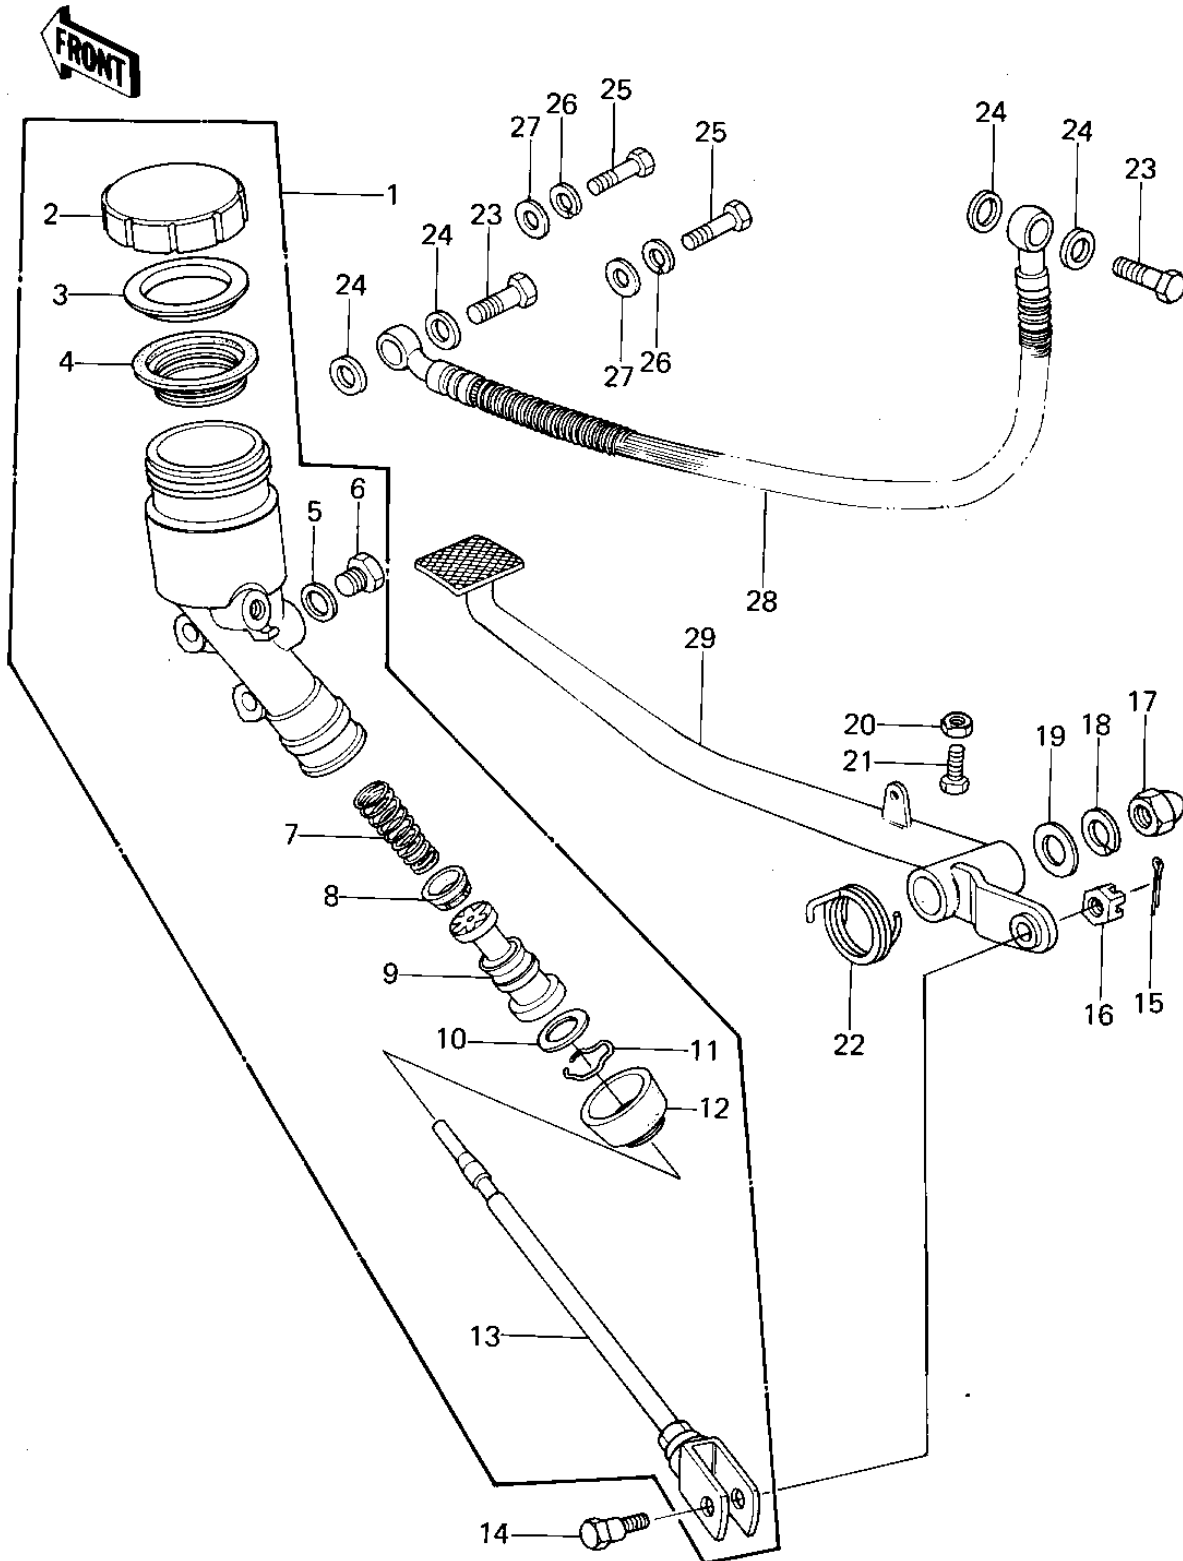

1977 KZ1000 PARTS DIAGRAM

REAR MASTER CYLINDER/BRAKE PEDAL ('77-'7)

1977 KZ1000 PARTS LIST

REAR MASTER CYLINDER/BRAKE PEDAL ('77-'7)

ITEM NAME	PART NUMBER	QUANTITY
-----------	-------------	----------